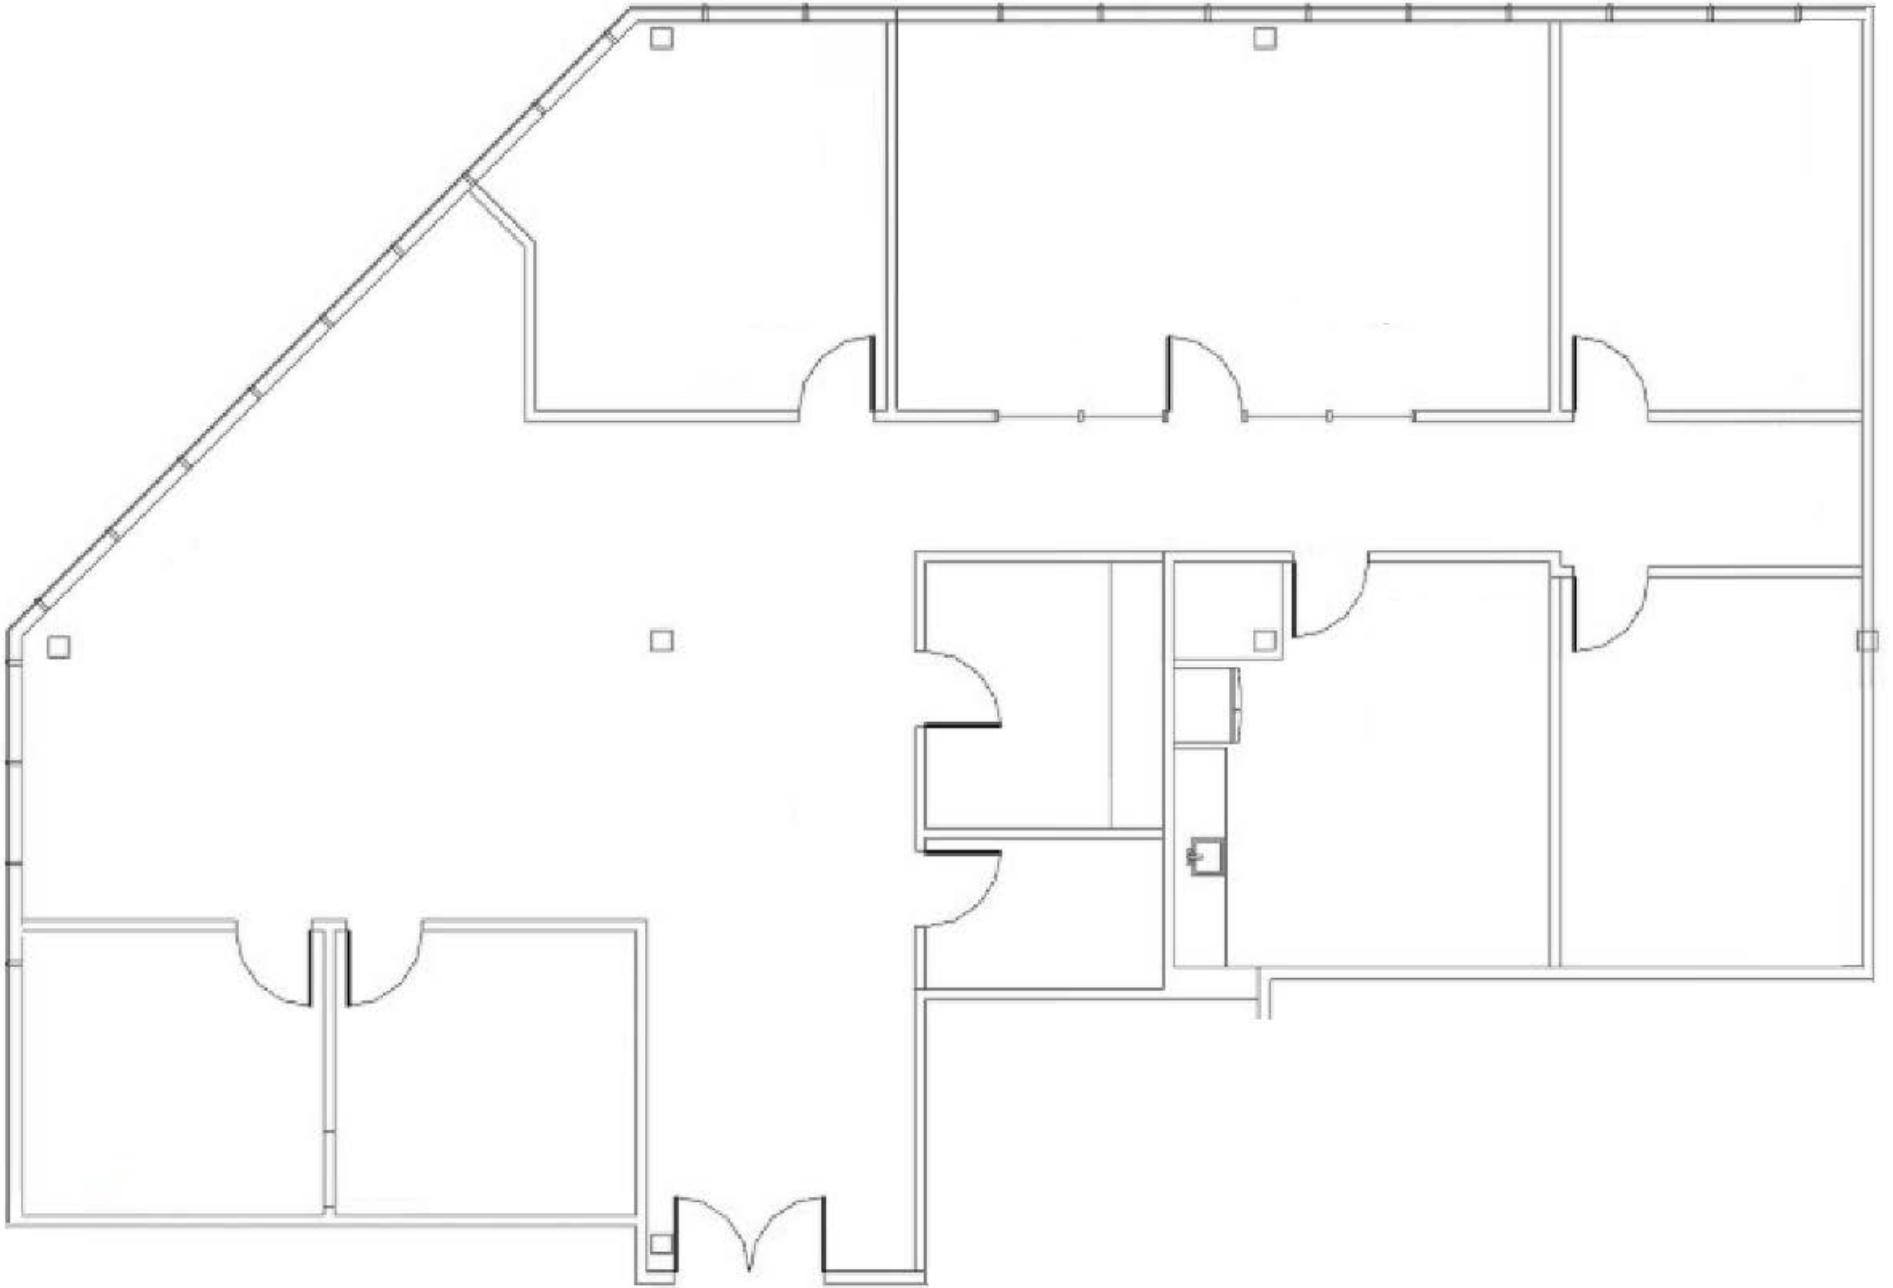

Exhibit A

275 W. Hospitality Lane, Suite 301  
San Bernardino, CA 92408

3,031 SF

Initials \_\_\_\_\_

\_\_\_\_\_

Initials \_\_\_\_\_

\_\_\_\_\_