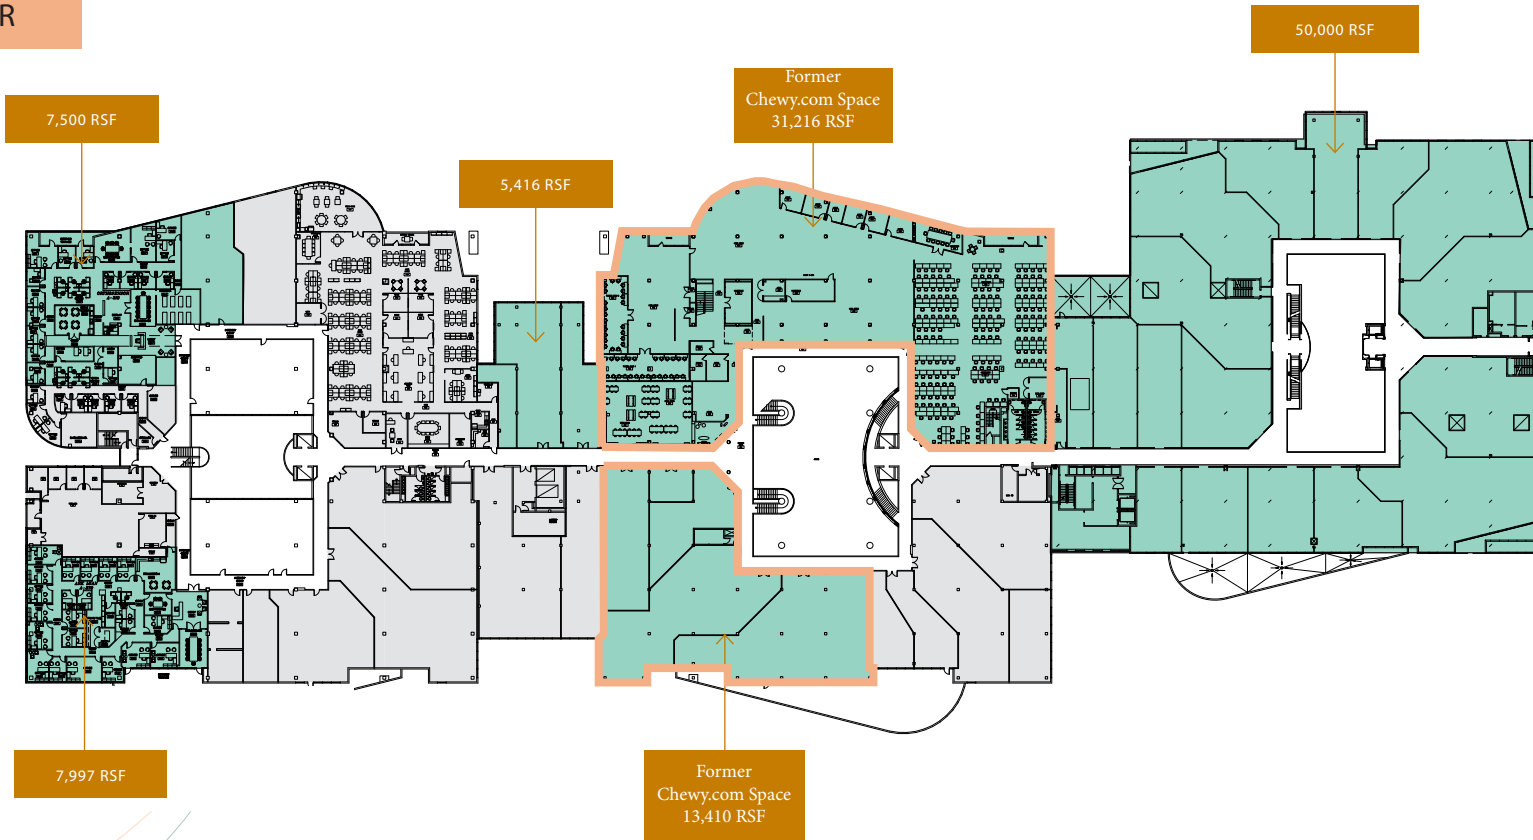

3RD FLOOR

For more information,
please contact:

John K. Criddle
Executive Vice President
M +1 561 283 5176
john.criddle@cbre.com

Joseph J. Freitas
First Vice President
M +1 561 512 8844
joe.freitas@cbre.com