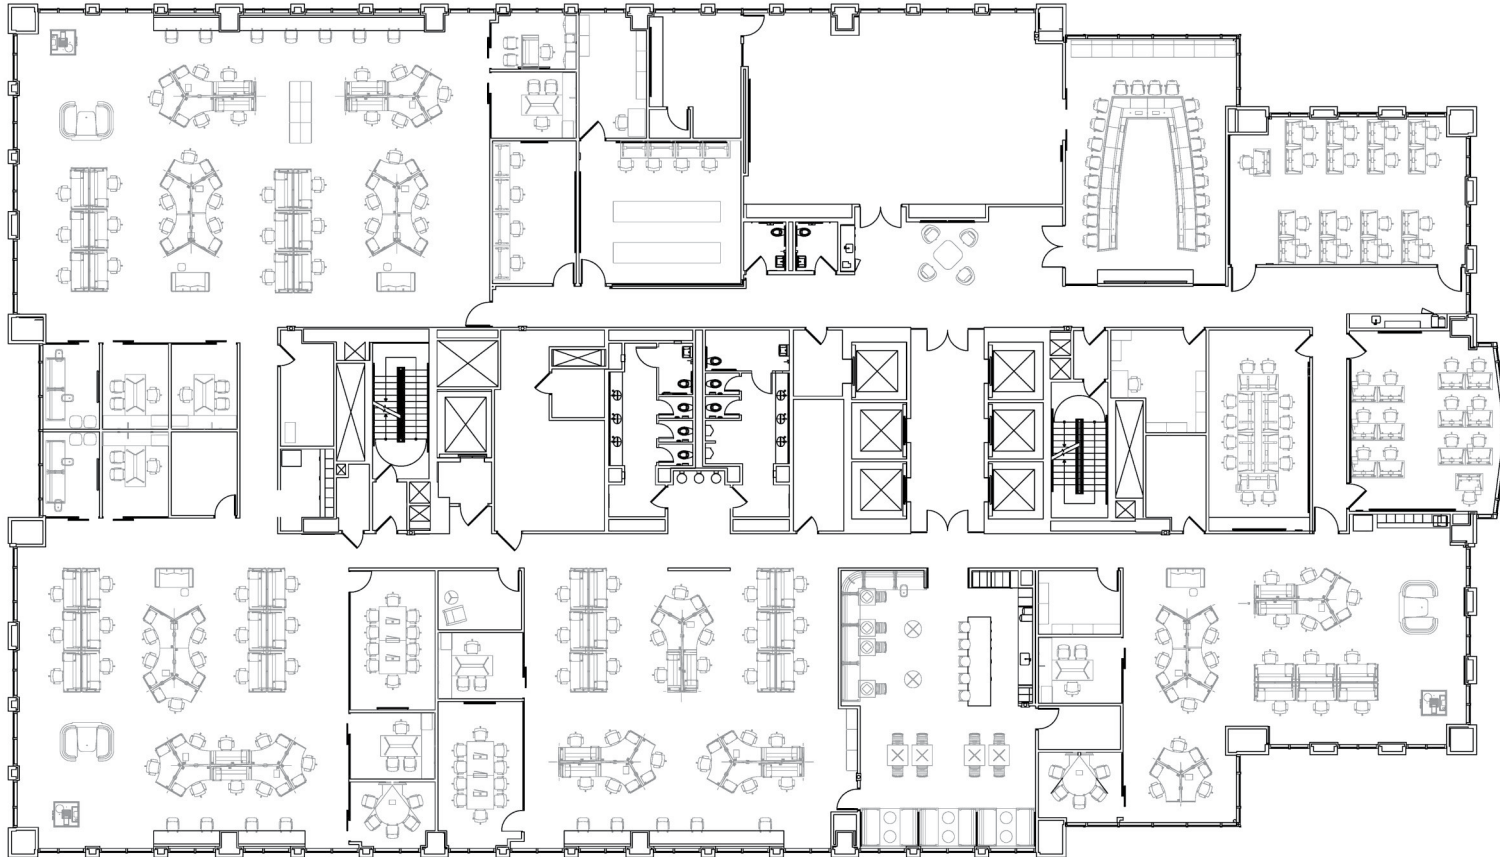

16th FLOOR  
SUITE 1600  
25,006 SF

BLANCA COMMERCIAL REAL ESTATE, INC.  
LICENSED REAL ESTATE BROKER | BLANCACRE.COM

CHRISTINA STINE JOLLEY  
954.395.2112  
christina.jolley@blancacre.com

ANDREW ACKERMAN  
954.980.5116  
andrew.ackerman@blancacre.com