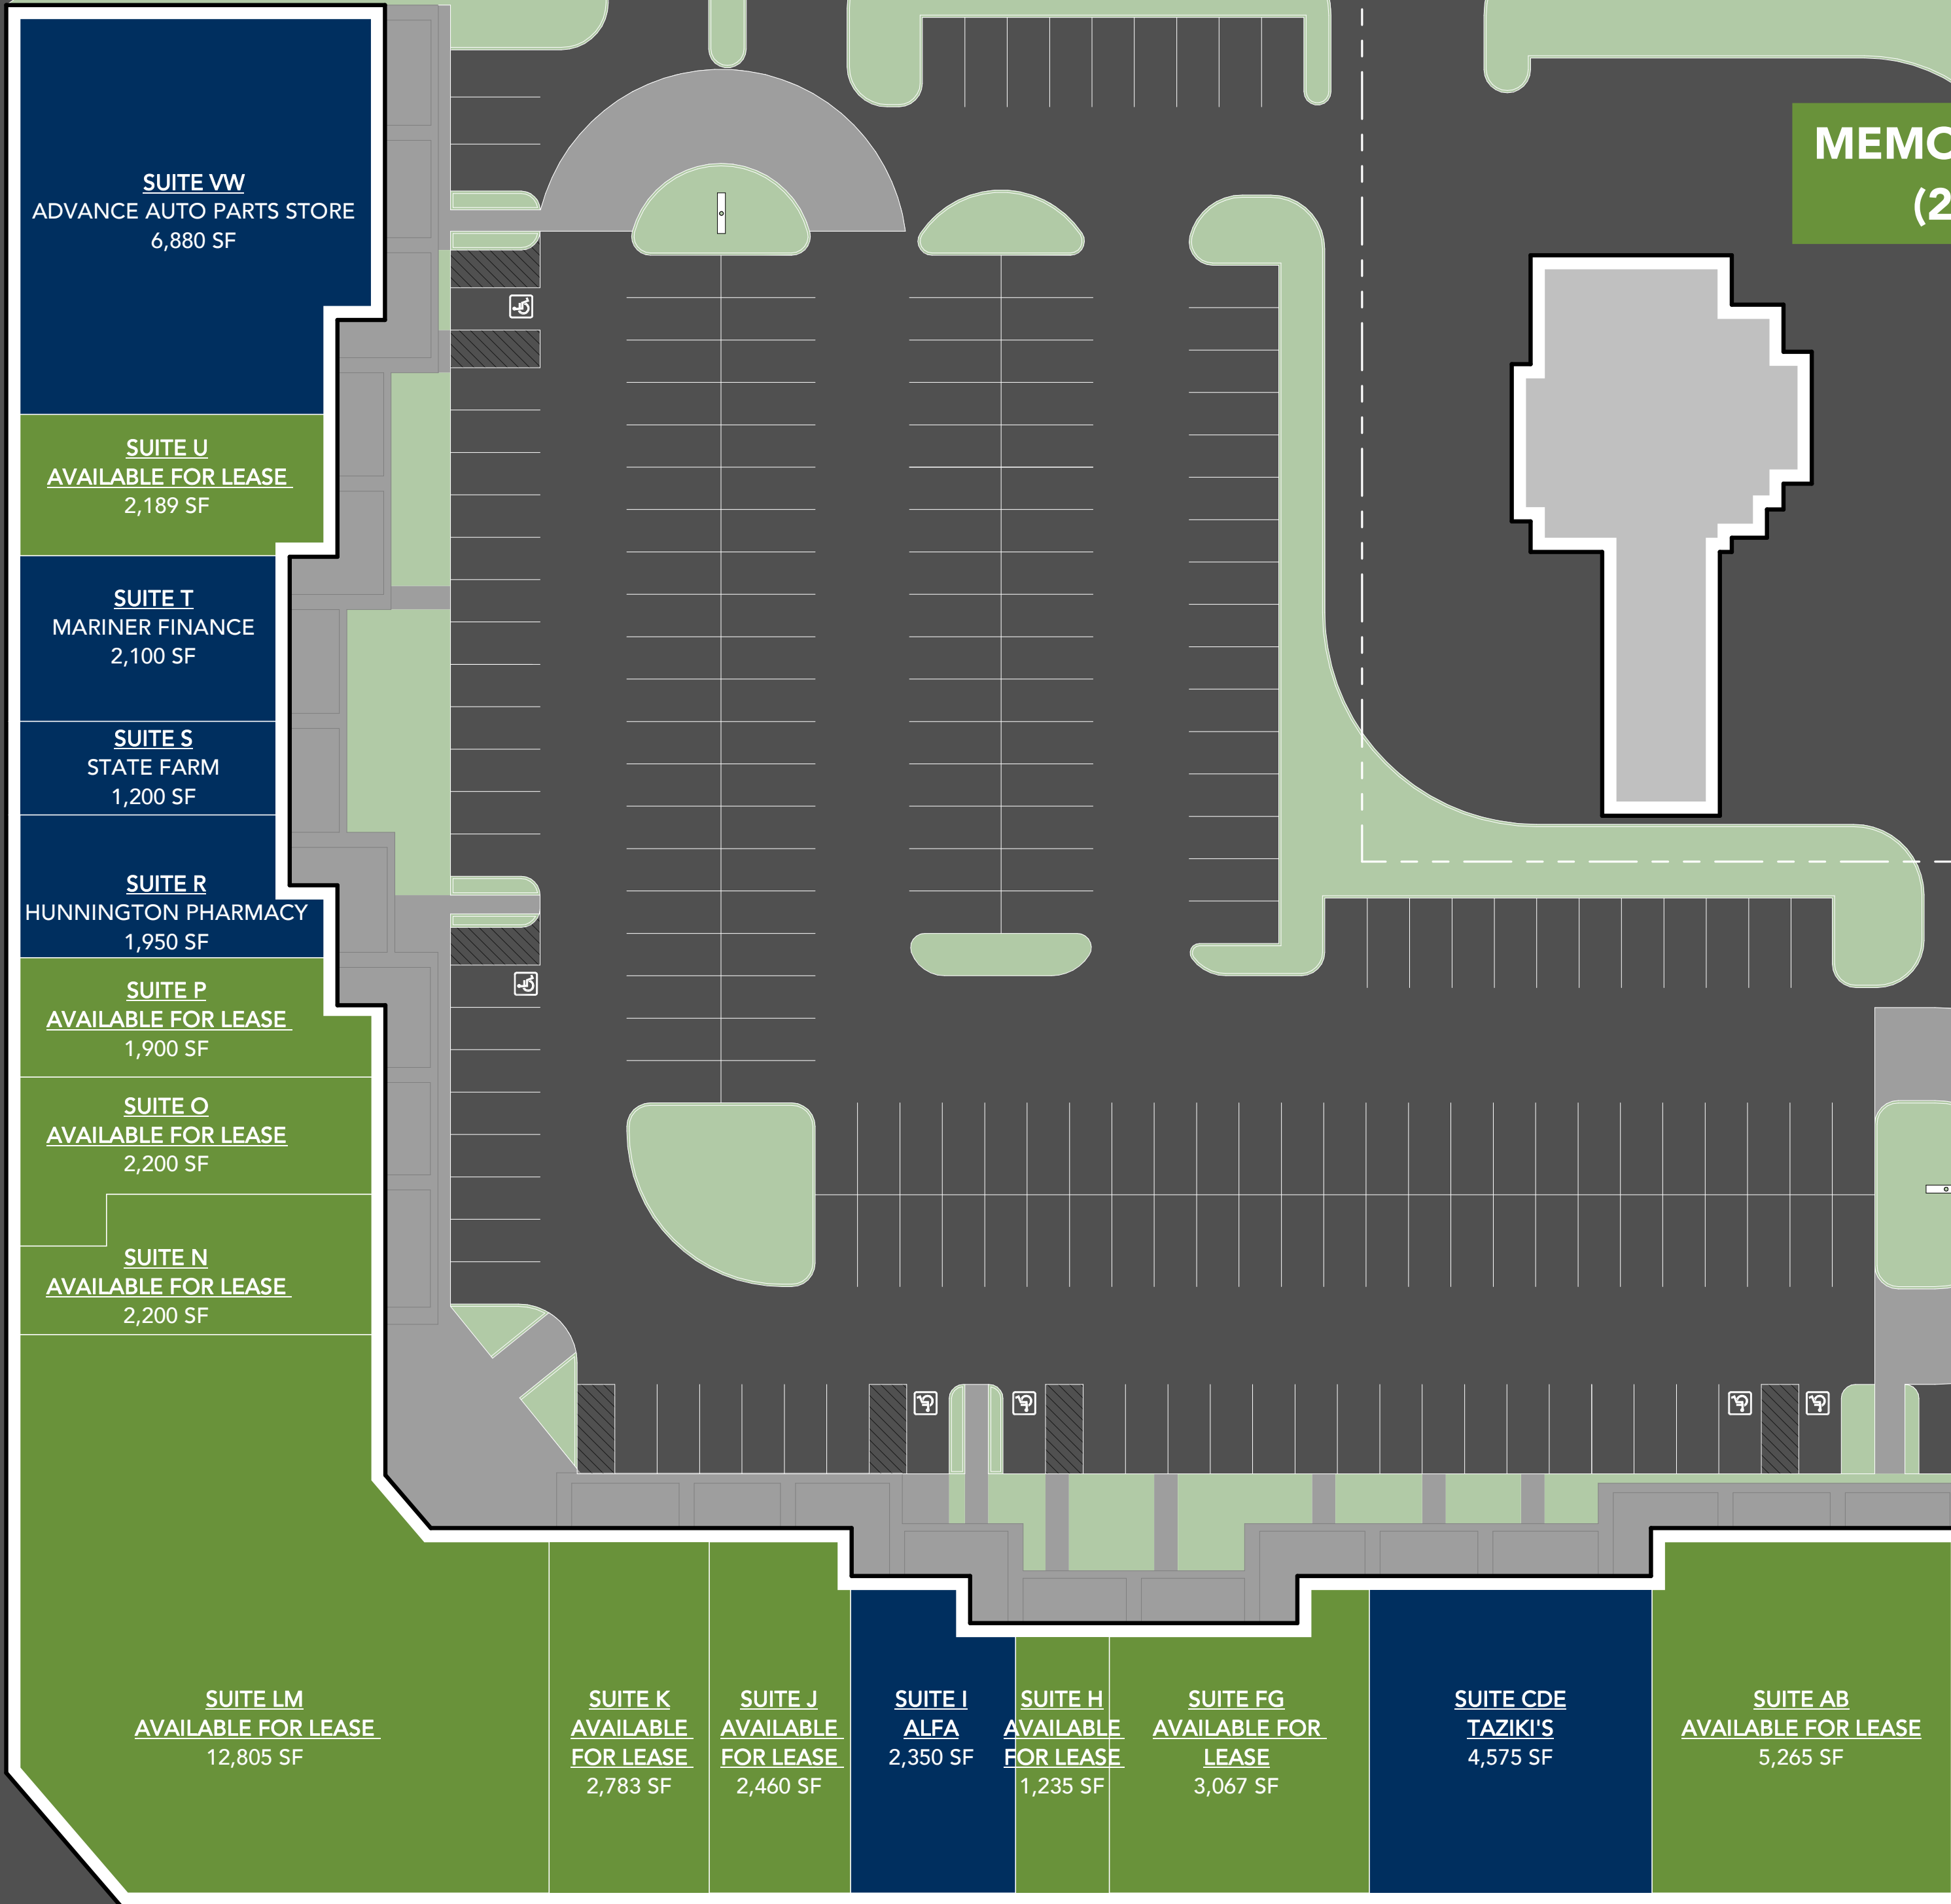

SW MEADOWBROOK DR.

MEMORIAL PKWY SW  
(29,882 VPD)

**2024 Population**

3 Miles	40,807
5 Miles	71,201
10 Miles	209,509

**2024 Avg HH Income**

3 Miles	\$111,537
5 Miles	\$110,757
10 Miles	\$99,503

LOT SIZE: 4.49 ACRES  
PROVIDED PARKING: 211