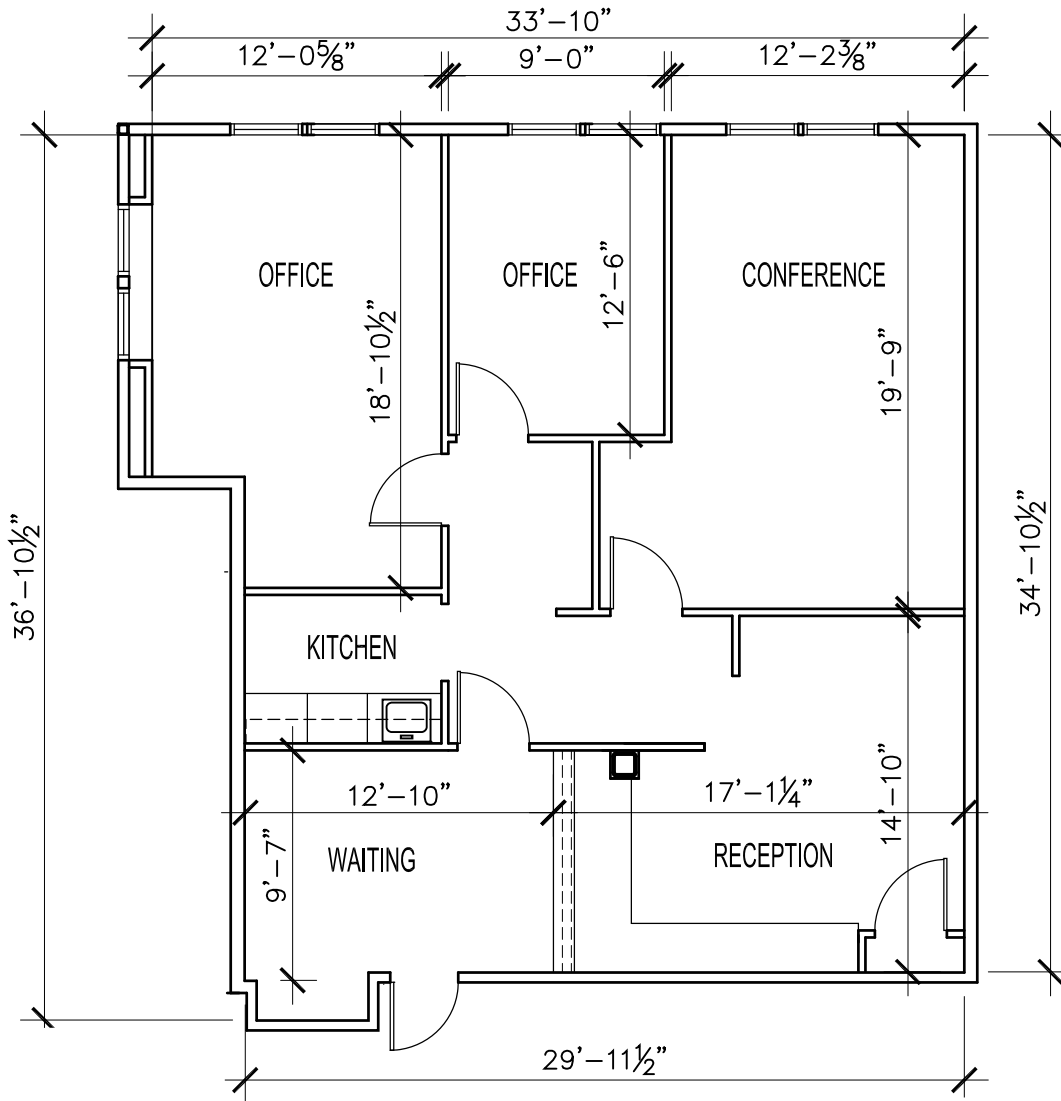

The Village at
South County Commons
401-284-2951

SECOND FLOOR PLAN

1/8" = 1'-0"

1,245 RSF

BUILDING # 3

25 South County Commons Way, 2nd floor, Unit B5
South Kingstown, Rhode Island

Dimensions are subject to field verification.