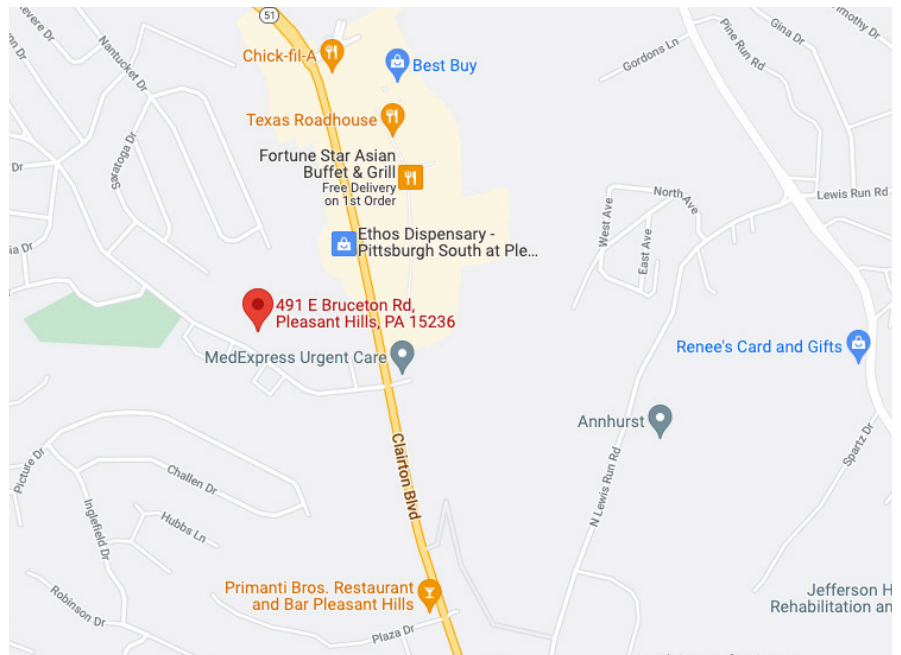

On-Site Facility Manager

Located in the heart of South Hills Neighborhoods

BURNS SCALO
REAL ESTATE BROKERAGE

A Luxury Real Estate Firm

NEARBY AMENITIES

10 Miles to Downtown Pittsburgh

Direct Access to Route 51 and Mon-Fayette Expressway

Restaurants, Banks, Retail, Allegheny Co., and Jefferson Regional Airport Medical Center 5 Minutes Away

CONTACT BROKERS

John Eliopoulos
412.613.6229
jeliopoulos@burnsscalo.com

Kelley Hoover Heckathorne
412.670.4248
khoover@burnsscalo.com