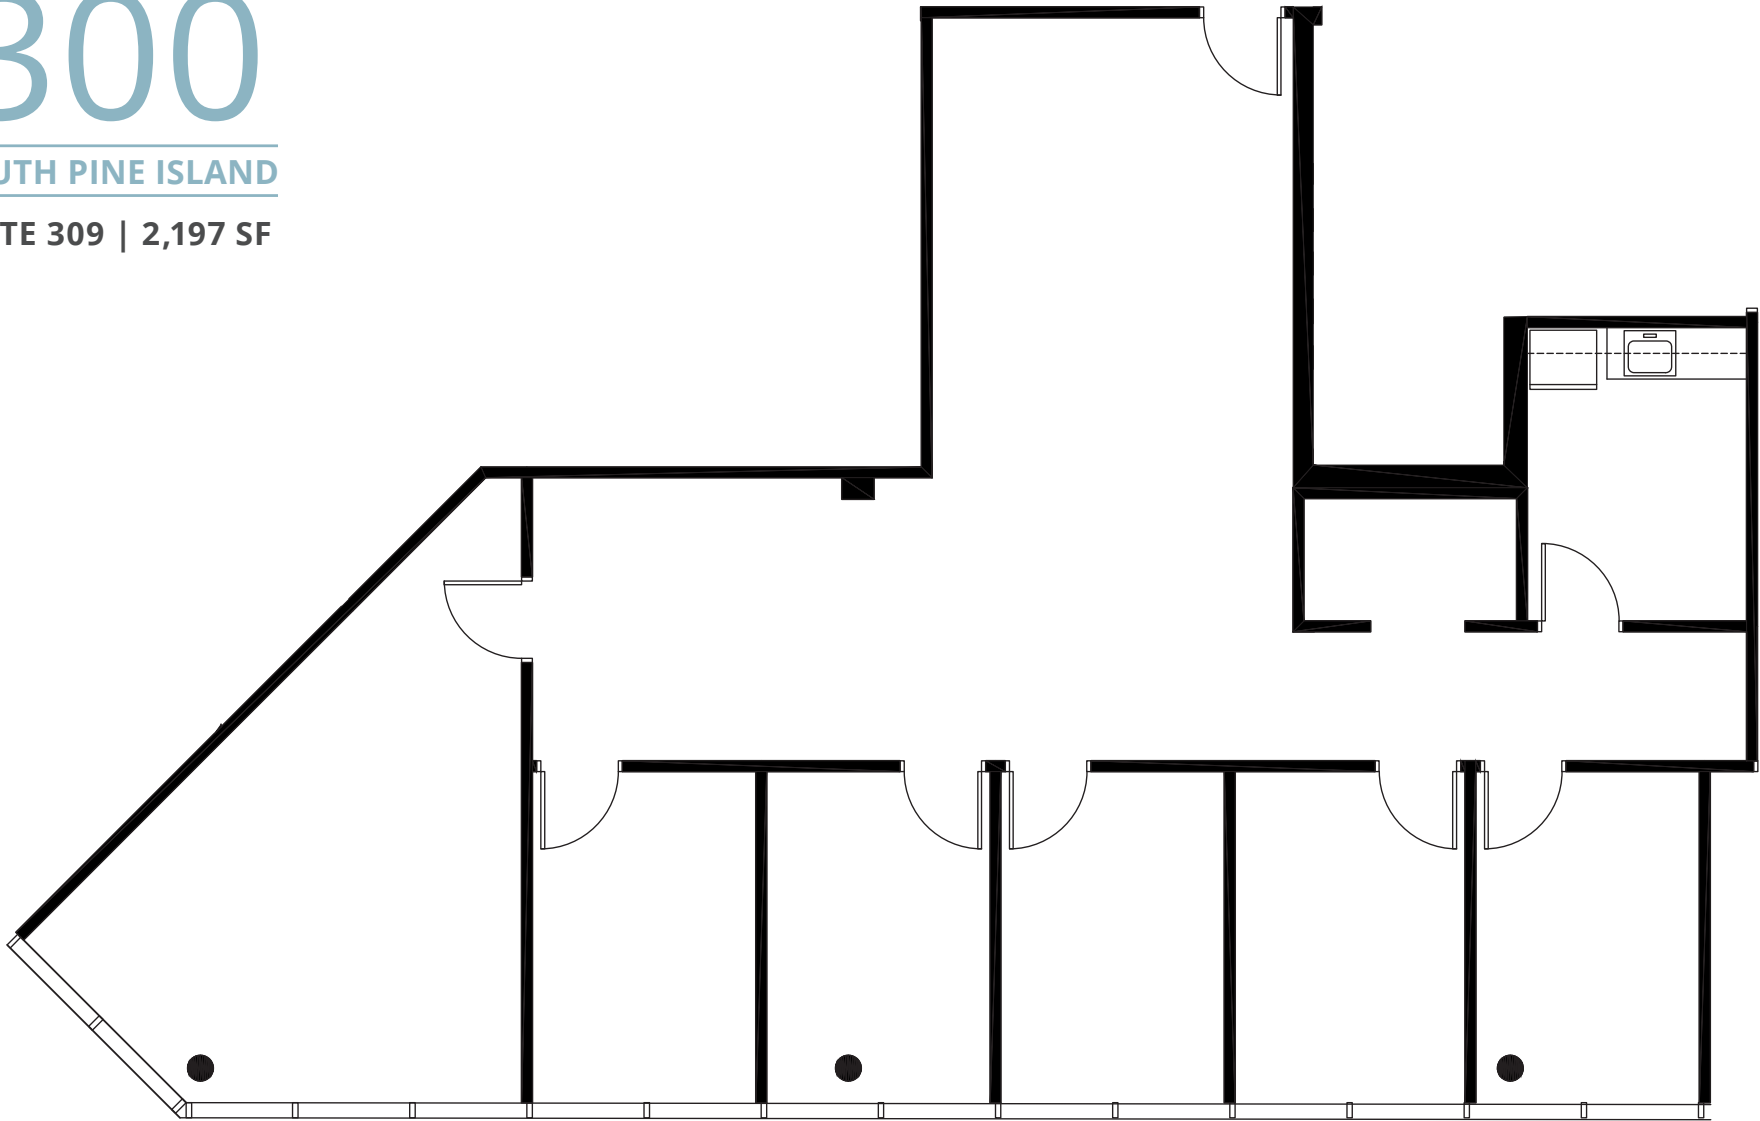

300

SOUTH PINE ISLAND

SUITE 309 | 2,197 SF

300 SOUTH PINE ISLAND ROAD, PLANTATION, FL 33322

BLANCA COMMERCIAL REAL ESTATE, INC.
LICENSED REAL ESTATE BROKER | BLANCACRE.COM

ANDREW ACKERMAN | 954.980.5116
andrew.ackerman@blancacre.com