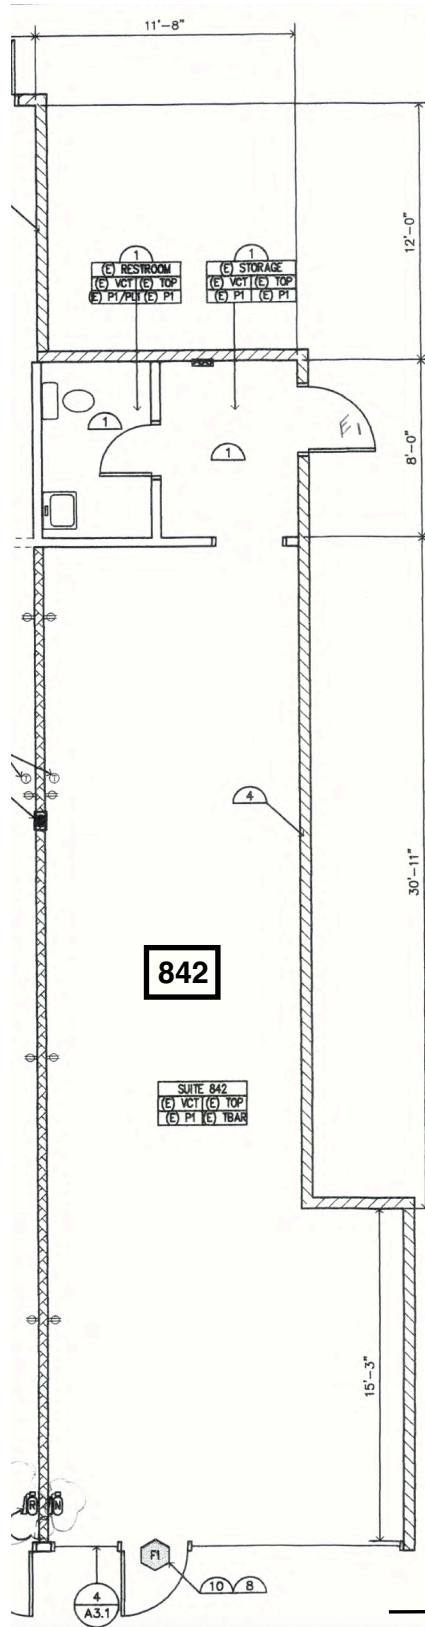

# Floor Plan

842 W El Camino Real  
Sunnyvale, CA 94087

± 748 square feet

- 1 Restroom
- 1 Gas Meter
- 1 Electric Meter (125 AMPS)  
(Additional 100 AMPS available)
- 1 HVAC Unit
- 100% drop T-bar ceiling
- glass storefront
- fire sprinklers