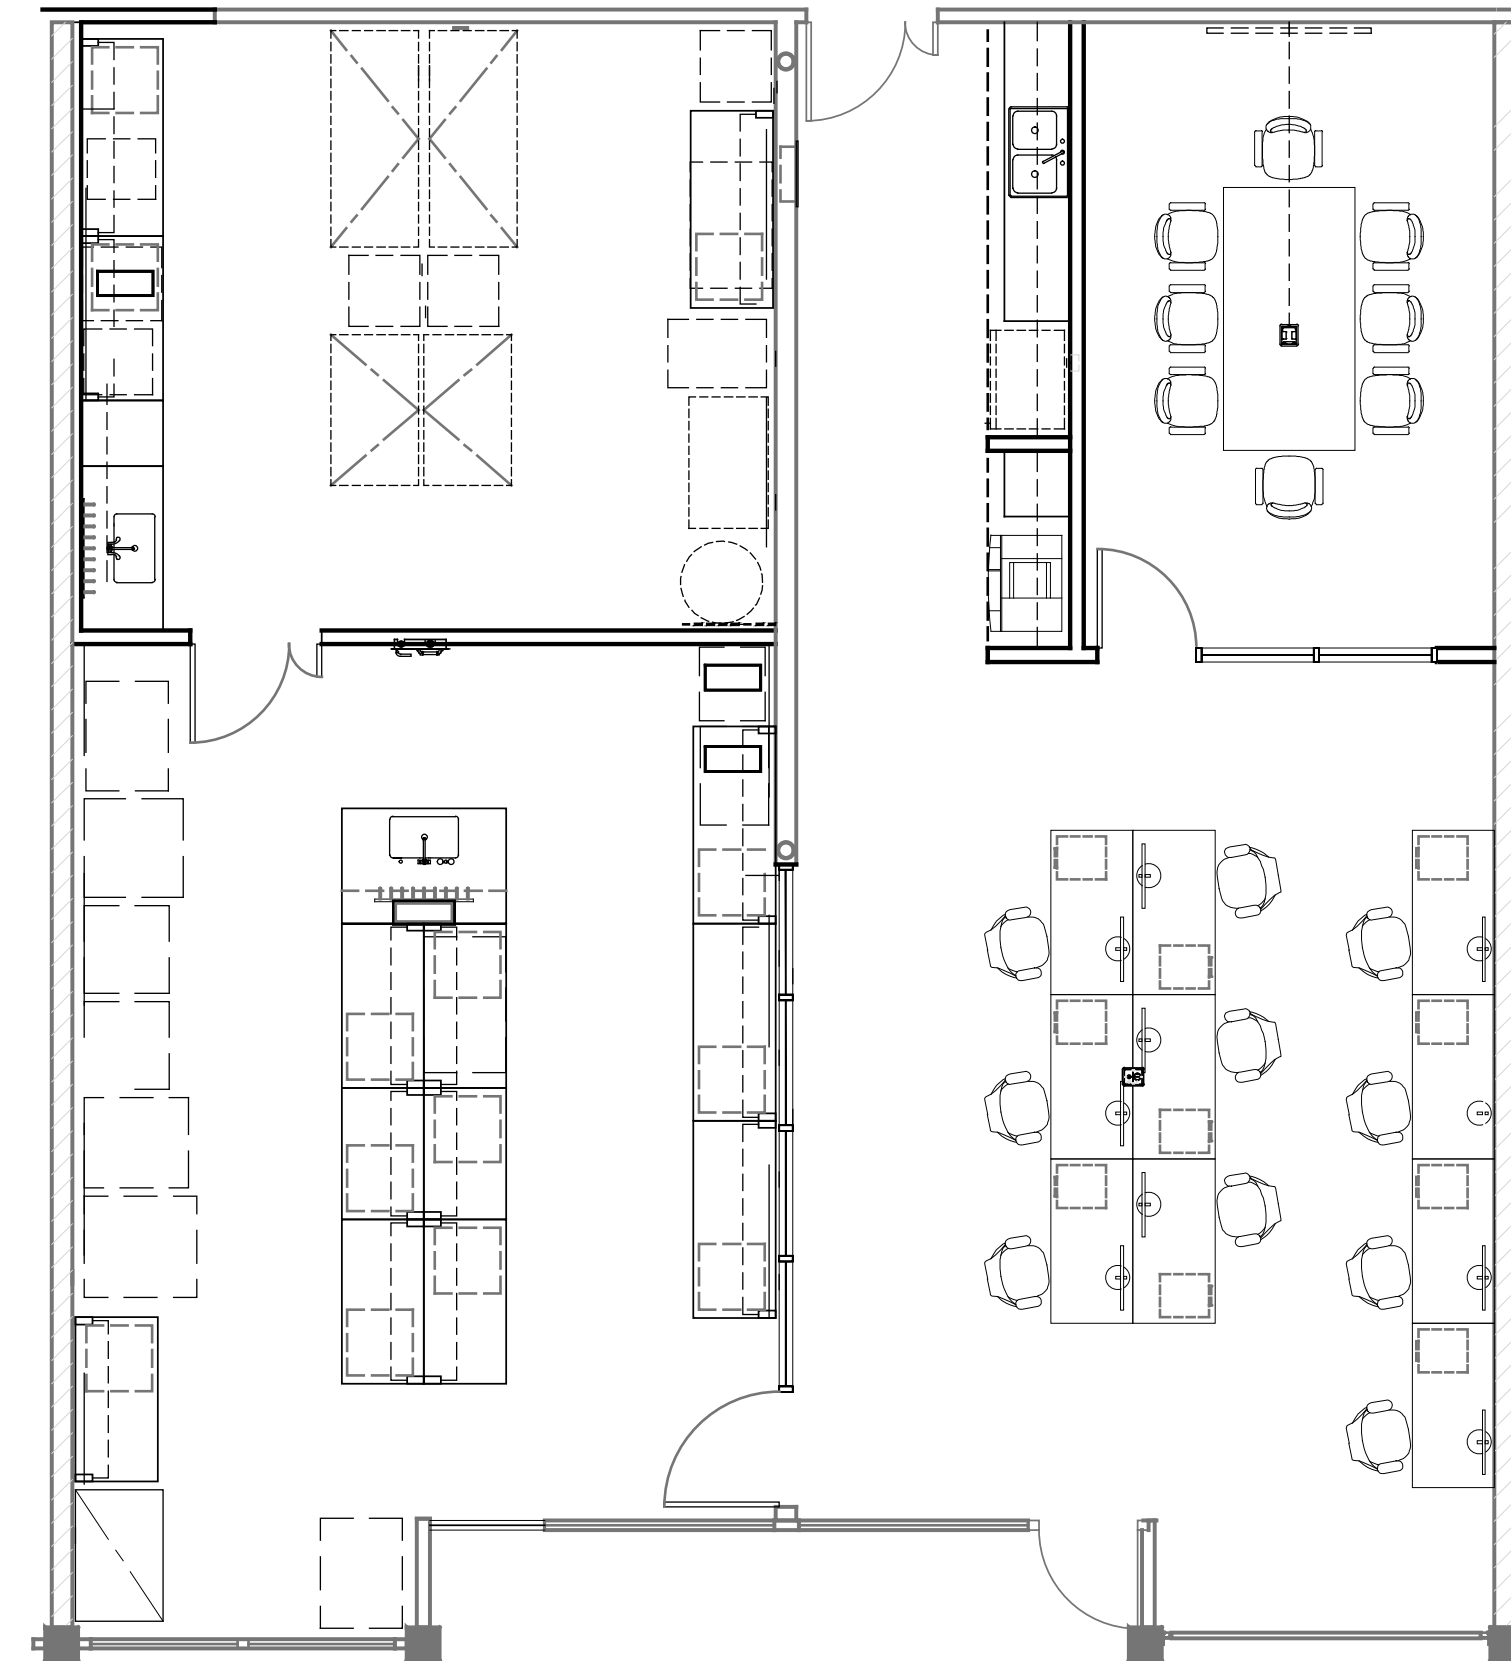

2,490 RSF

* AMENITIES

THE PATIO. THE PULSE.

Everything at SOVA orbits The Patio.
Coffee to start the day. A gym to reset it.
Tacos when you've earned them. A brewery
when you really have.

It's outdoors, it's central, and it's surrounded
by the kind of amenities that make people
actually want to come in.