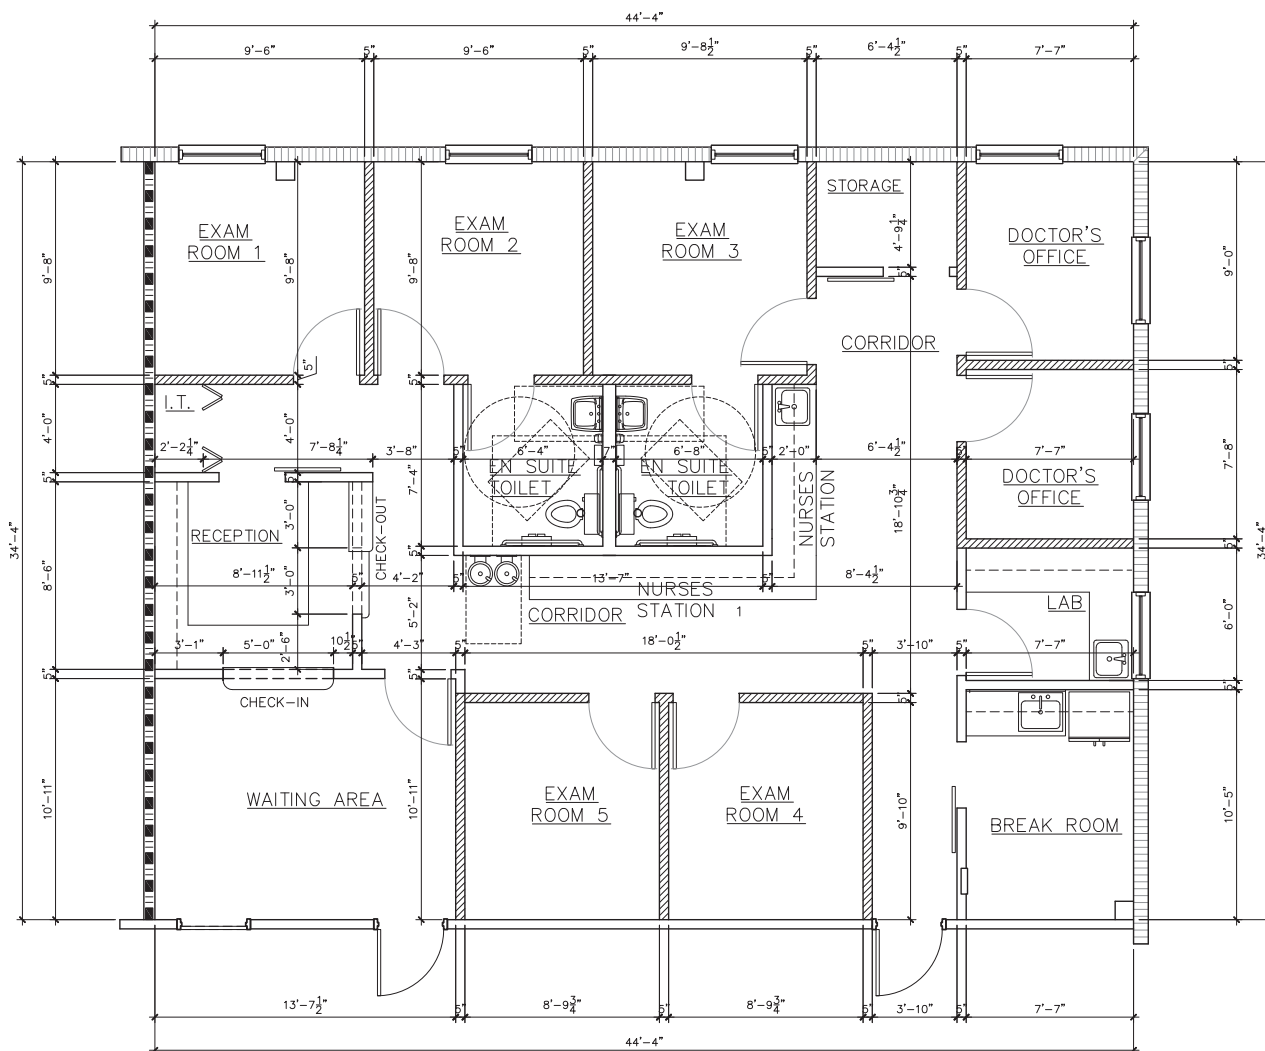

WEST ORANGE PROFESSIONAL CENTER

Suite 218 - 1,650 square feet

10125 W COLONIAL DRIVE · OCOEE, FL · 34761

Currently in shell condition. Landlord has CD's to construct space as shown

The above floor plan is not to scale. The available space shown is believed to be correct but is subject to change.