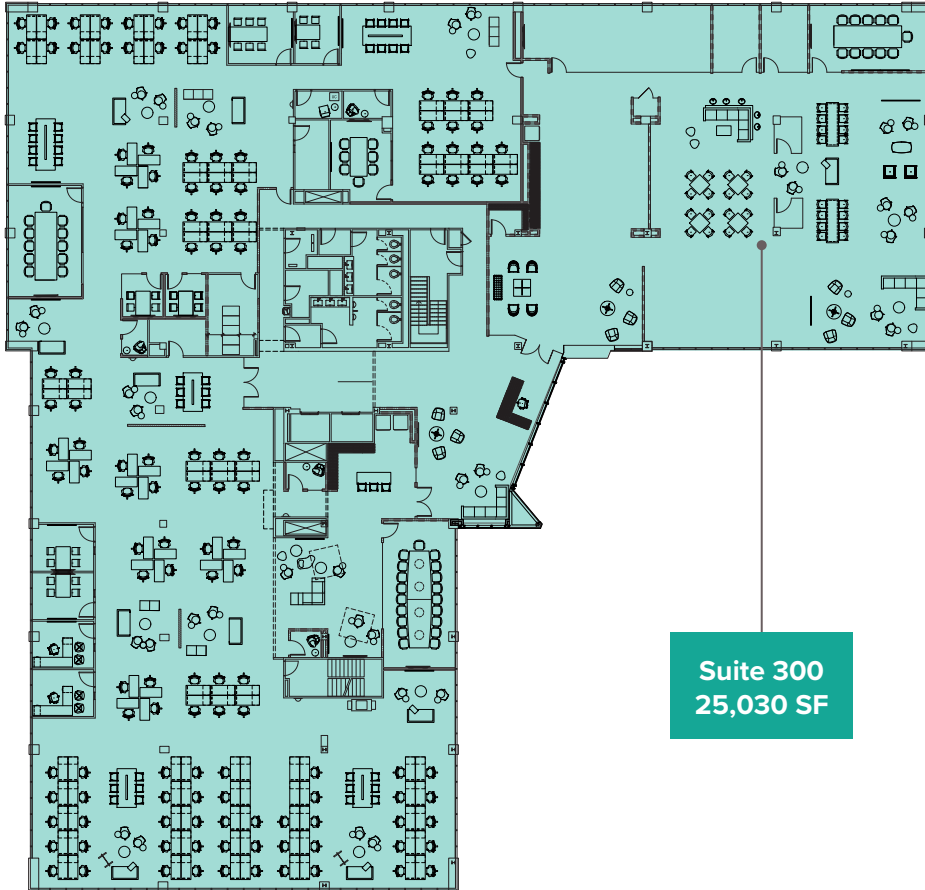

# CHESTERBROOK

Suite 300  
25,030 SF

**1300**  
**MORRIS DR**

Third Floor Availabilities

JLL | Jones Lang LaSalle Brokerage, Inc.  
550 Swedesford Road, Suite 260  
Wayne, PA 19087

Doug Newbert  
610.249.2273  
doug.newbert@jll.com