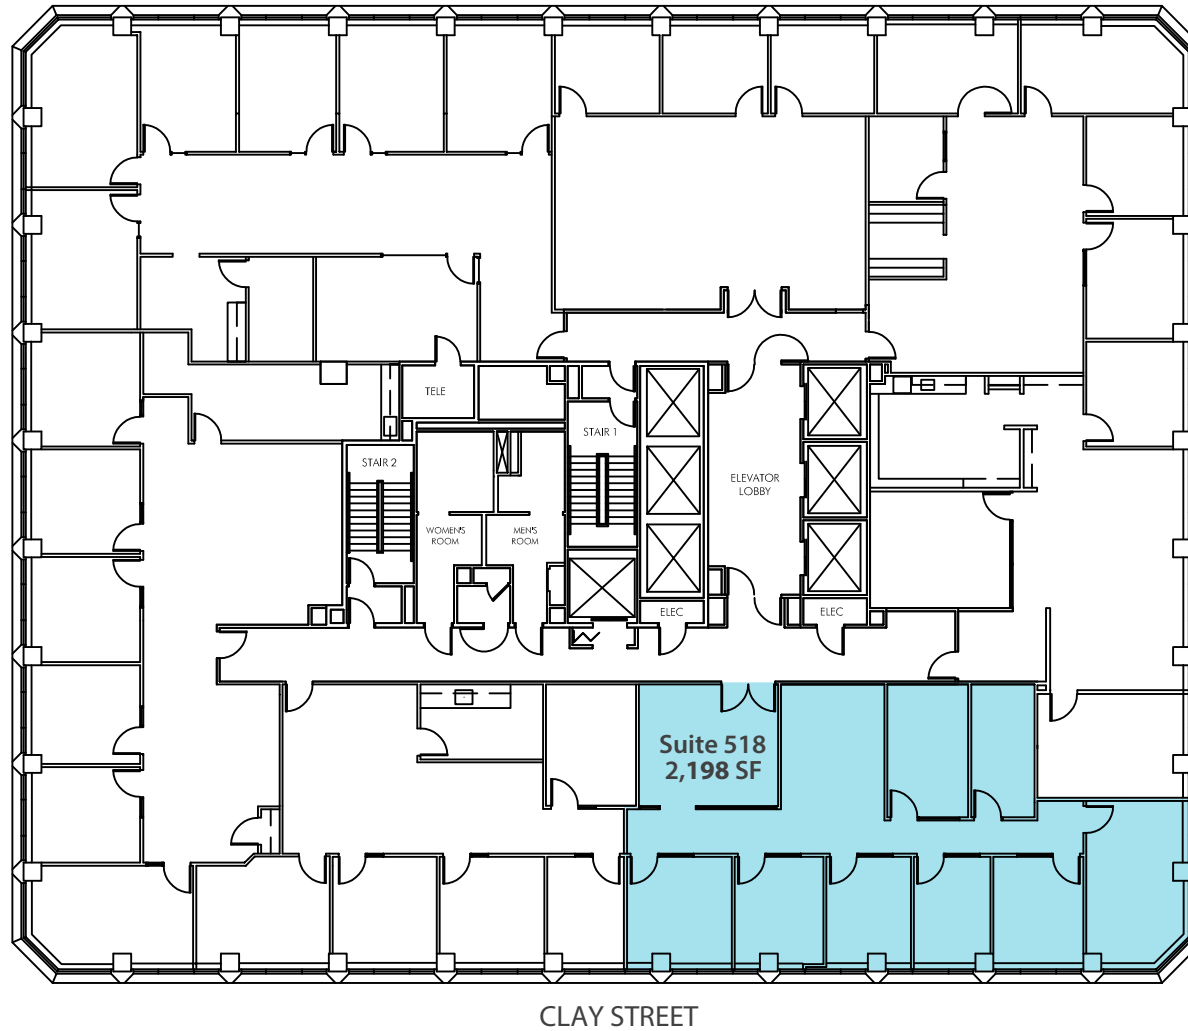

SUITE 518 - 2,198 RSF

- Conference room
- 5 private window line offices
- Double door entry
- Reception area
- Work room
- Internal meeting room
- Available now

Kelly Glass
415.322.5062
kelly.glass@avisonyoung.com
RE Lic #01335179