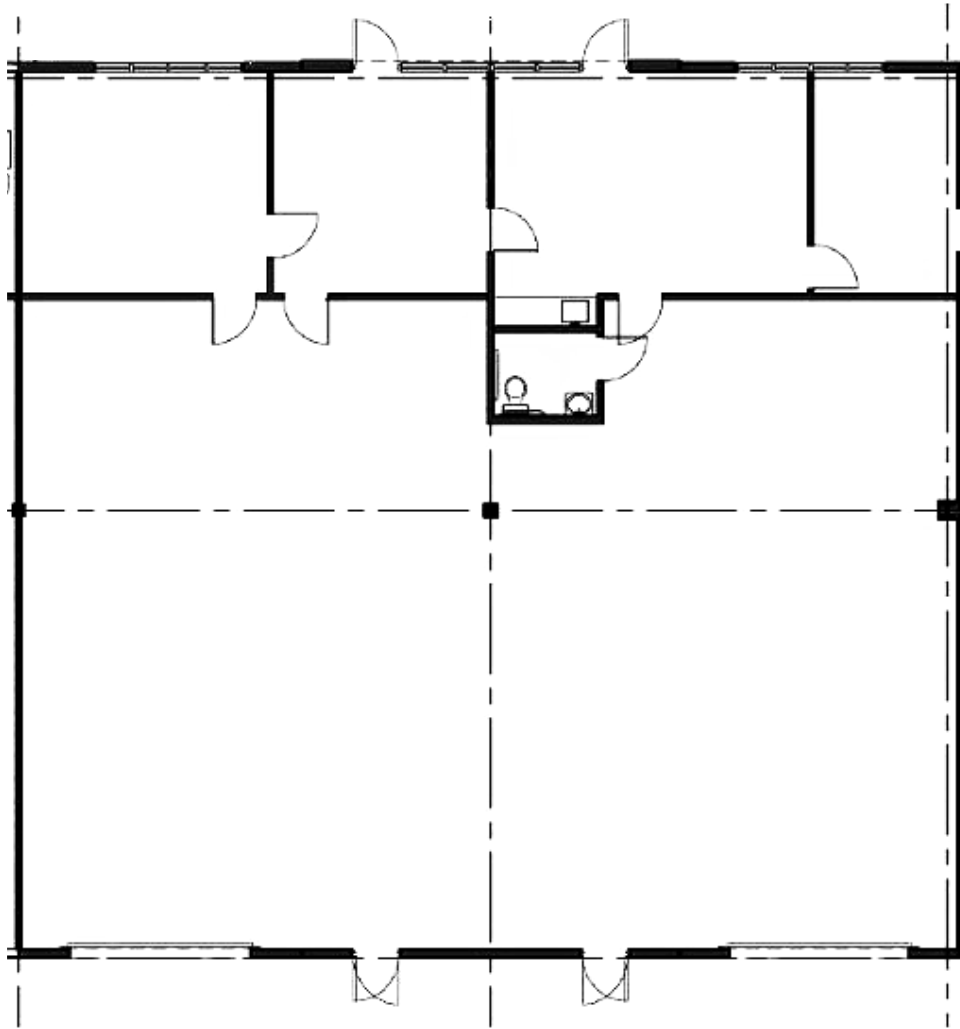

Belvedere Business Park

8080 Belvedere Rd | West Palm Beach, FL 33411

Suites 5 & 6, ±3,790 SF

Scott Weprin

Executive Vice President
+1 561 239 9386
scott.weprin@colliers.com

Jake Falk

Associate
+1 561 372 7277
jake.falk@colliers.com