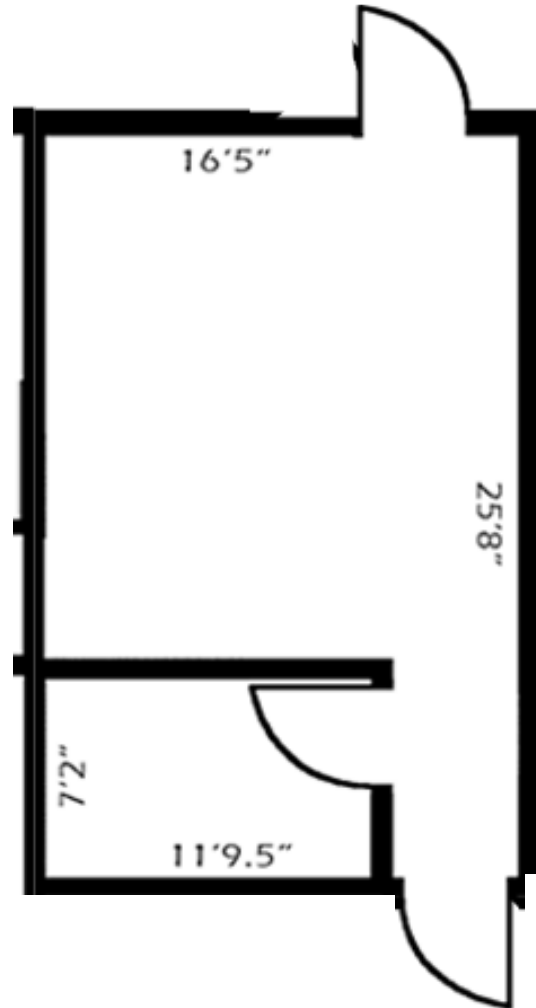

FOR LEASE

LAKESIDE EXECUTIVE CENTER

7901 BAYMEADOWS WAY • JACKSONVILLE, FL 32256

SUITE 6
AVAILABLE
±410 SF

► **John Hodges**
Senior Leasing Associate
904.737.8846 x114
leasing@imc-jax.com