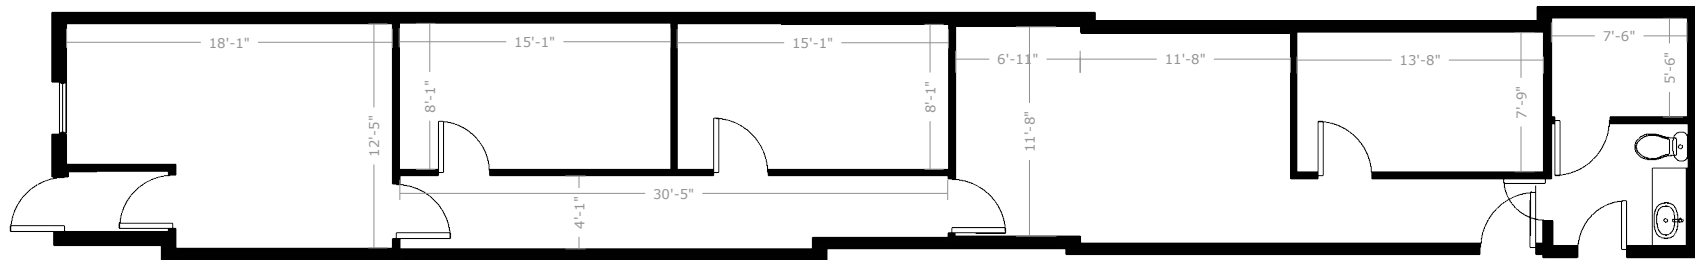

572 1st Ave N

St Petersburg, FL 33701

0' 1' 5' 10' 15' 20'
FEET

SCALE: 1' = 3/32"

FloorPlanNinja.com

DISCLAIMER: THIS FLOORPLAN IS PROVIDED WITHOUT WARRANTY OF ANY KIND. FLOOR PLAN NINJA DISCLAIMS ANY WARRANTY INCLUDING, WITHOUT LIMITATION, SATISFACTORY OR ACCURACY OF DIMENSIONS. WE RESERVE THE RIGHT TO USE ALL FLOOR PLANS AND RENDERINGS FOR MARKETING PURPOSES