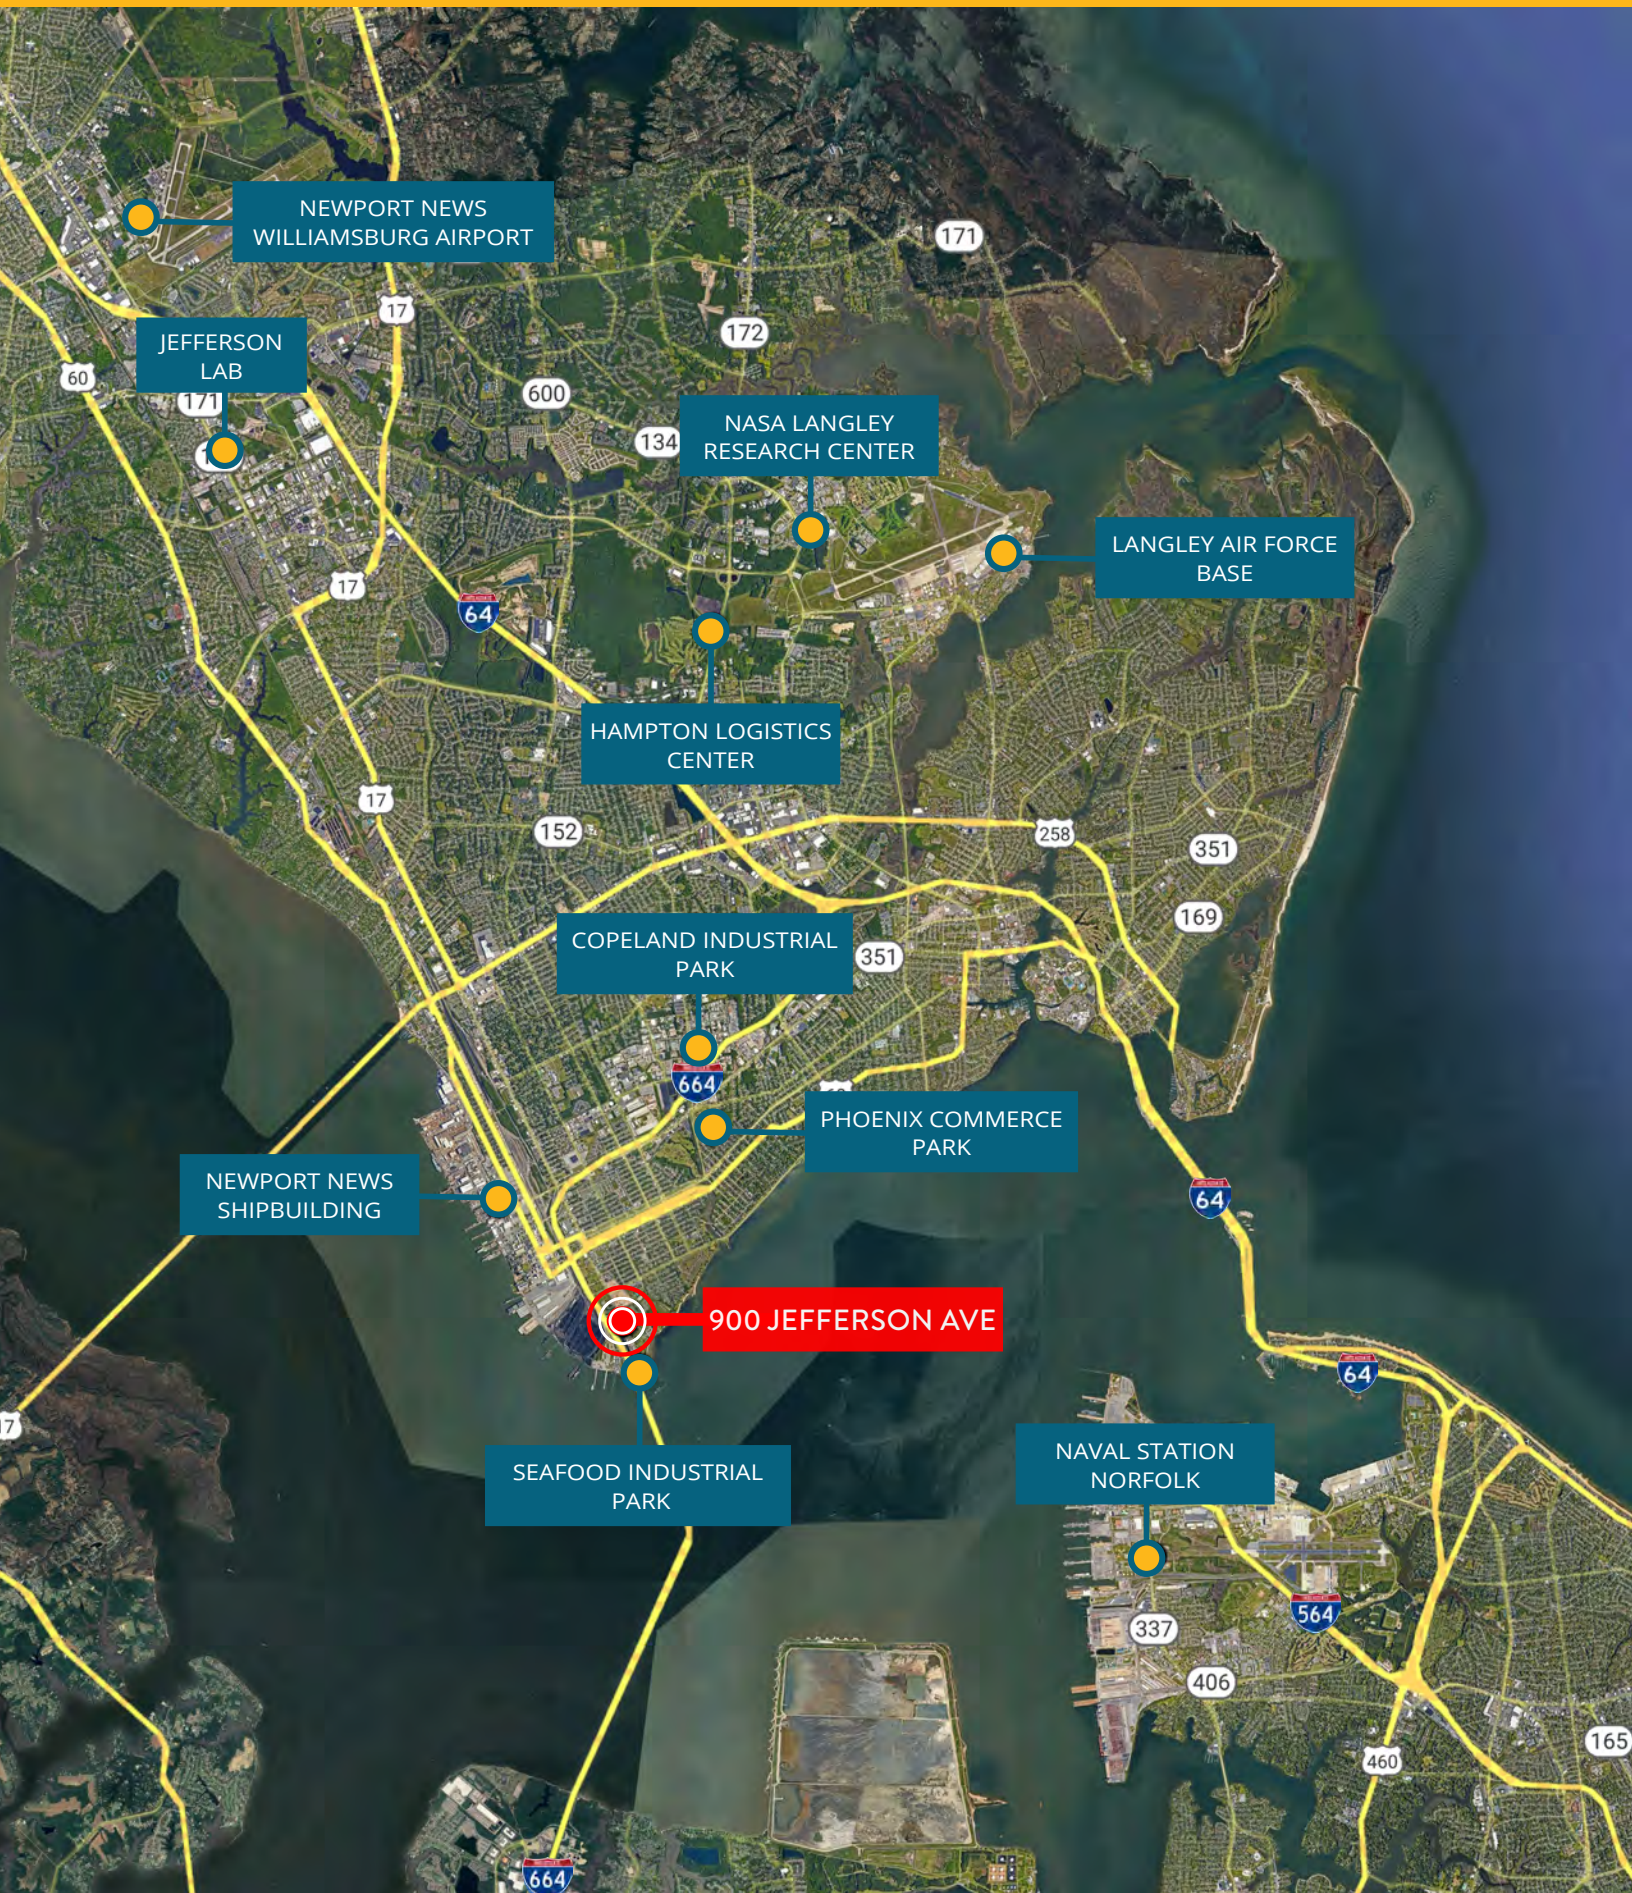

Newport News Marine Terminal	± 1.7 Miles
Virginia International Gateway (former APM)	± 12.9 Miles
Portsmouth Marine Terminal	± 16.1 Miles
Norfolk International Terminal	± 20.5 Miles
I-464	± 20.9 Miles

SITE LOCATION | 900 Jefferson Avenue, Newport News, 23607

NEWPORT NEWS
WILLIAMSBURG AIRPORT

JEFFERSON
LAB

NASA LANGLEY
RESEARCH CENTER

LANGLEY AIR FORCE
BASE

HAMPTON LOGISTICS
CENTER

COPELAND INDUSTRIAL
PARK