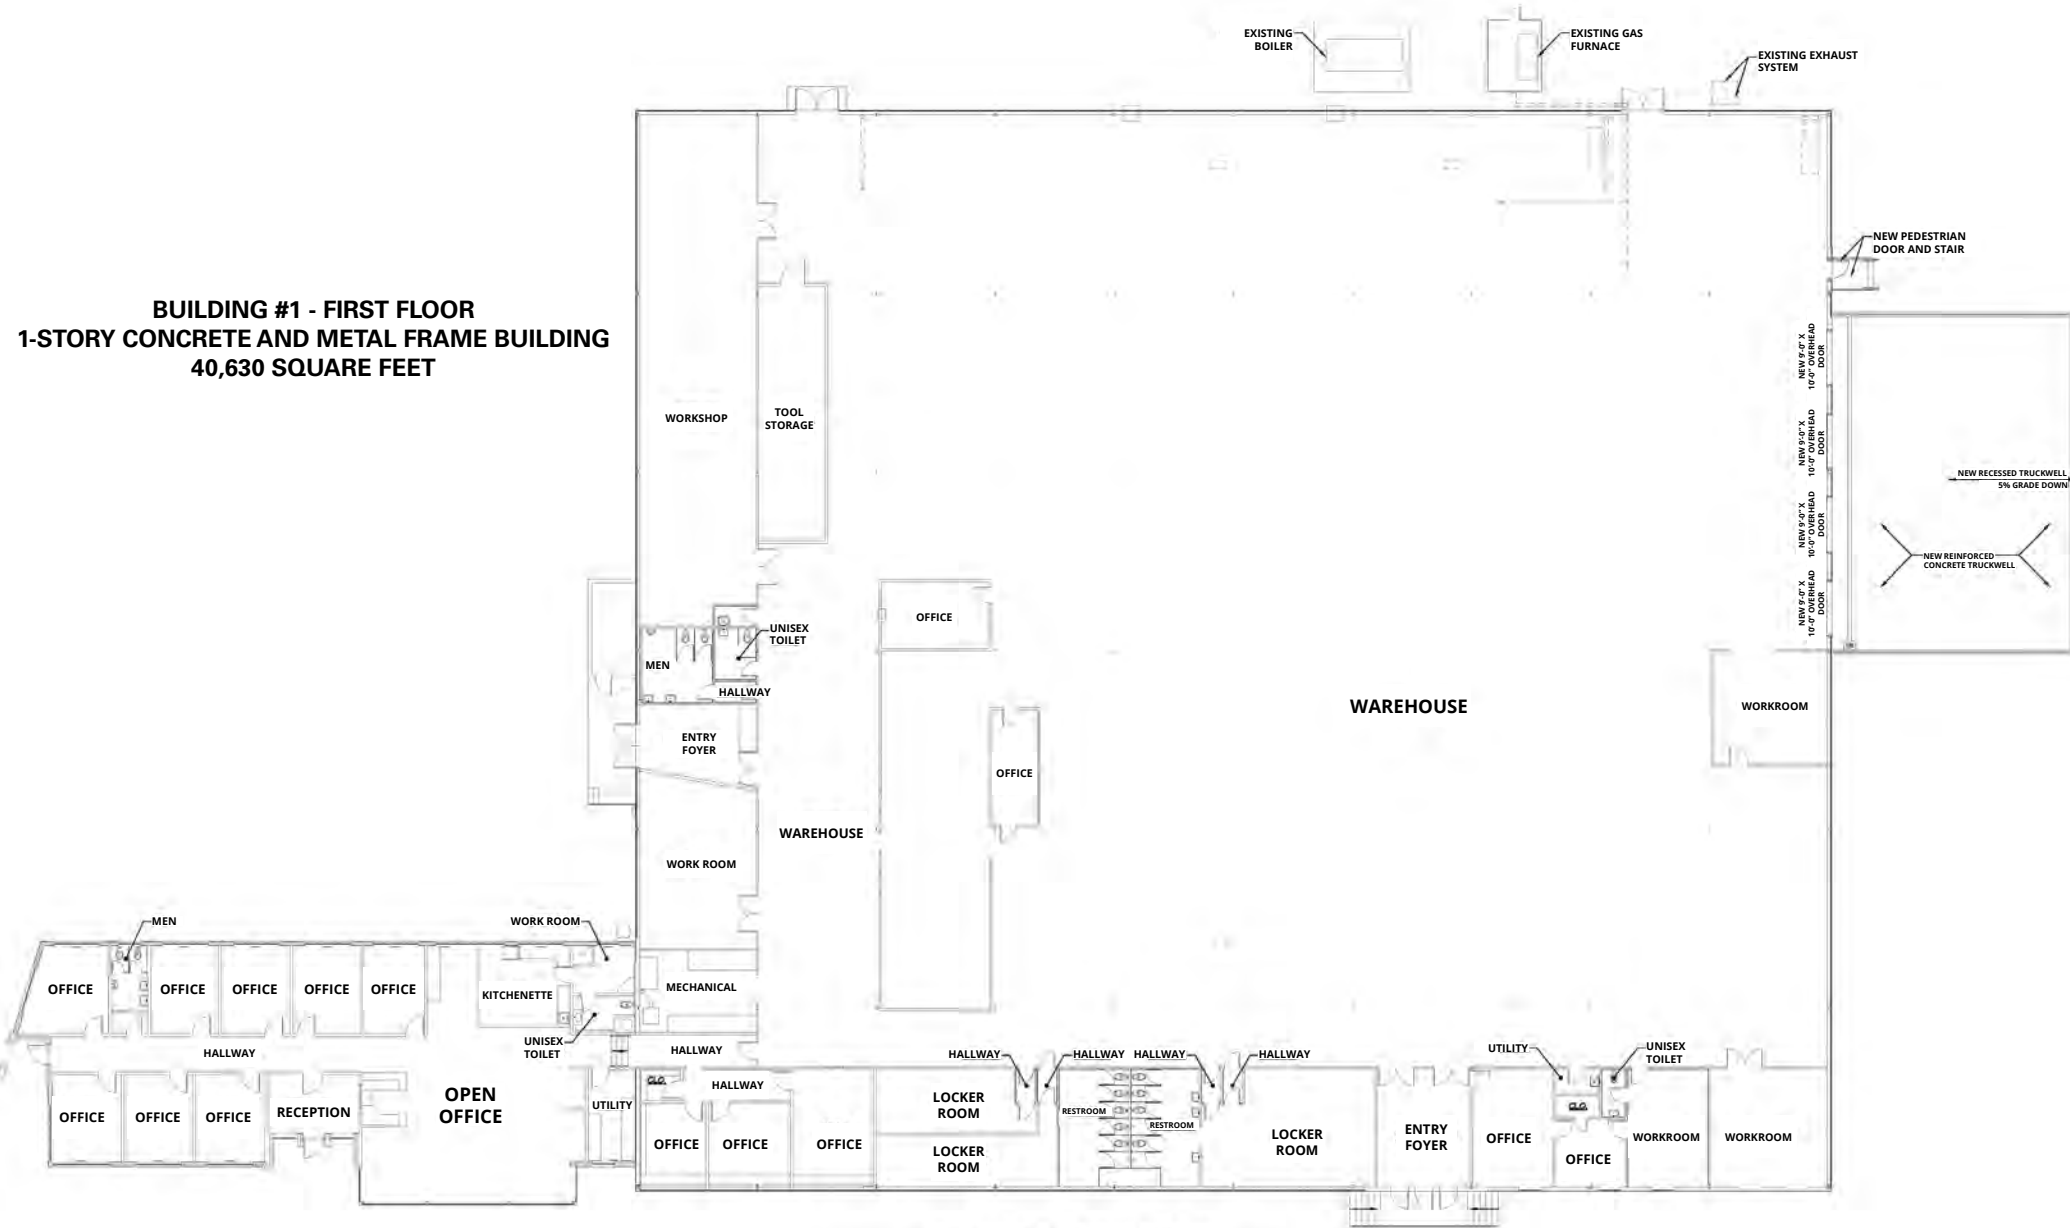

BUILDING #1 - FIRST FLOOR
1-STORY CONCRETE AND METAL FRAME BUILDING
40,630 SQUARE FEET

900 JEFFERSON AVE
NEWPORT NEWS, VA 23607

For more information:

CLARK BALDWIN, CCIM | 757.640.9290 | ClarkBaldwin@HarveyLindsay.com