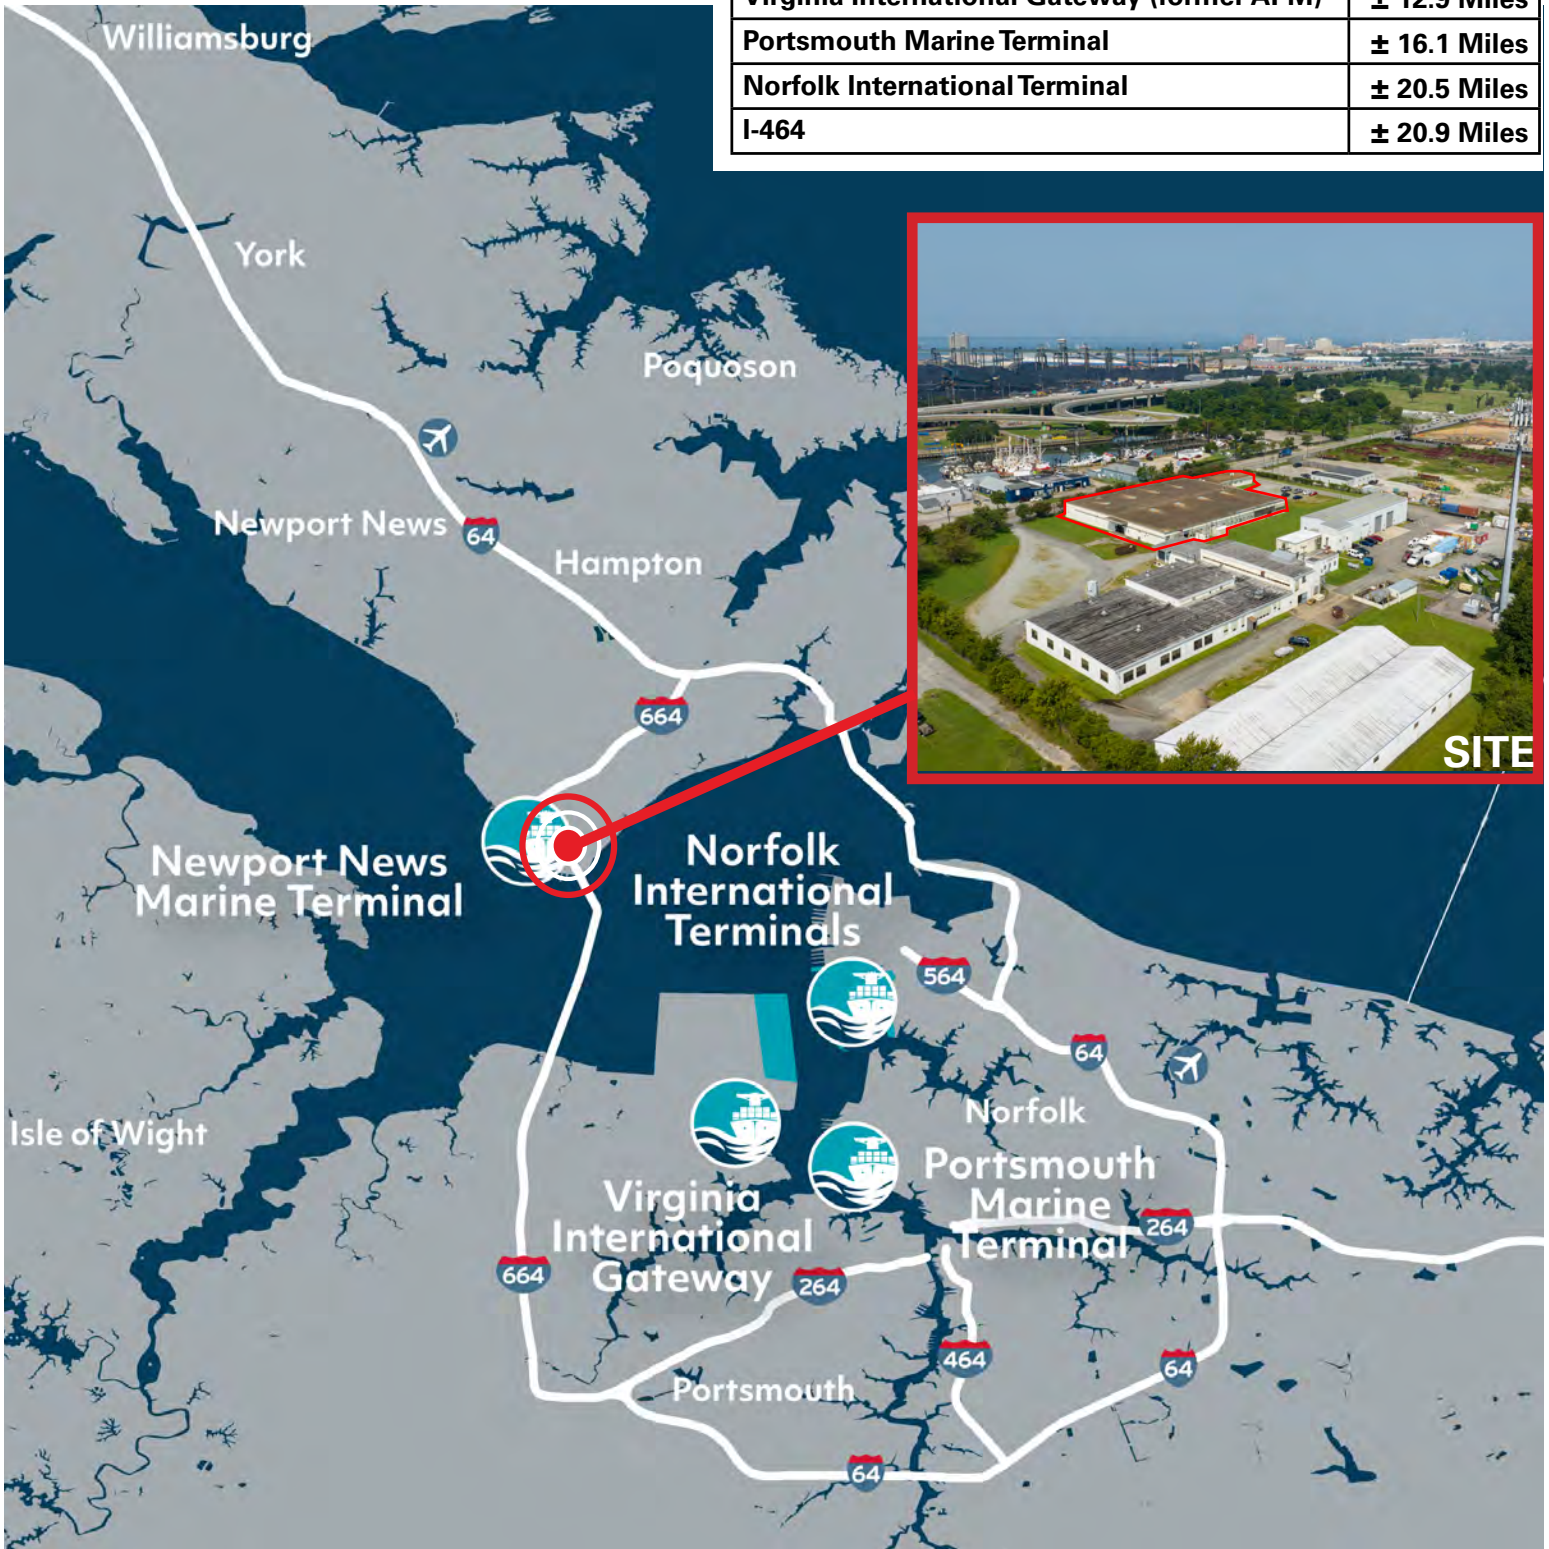

Newport News Marine Terminal	± 1.7 Miles
Virginia International Gateway (former APM)	± 12.9 Miles
Portsmouth Marine Terminal	± 16.1 Miles
Norfolk International Terminal	± 20.5 Miles
I-464	± 20.9 Miles

SITE LOCATION | 900 Jefferson Avenue, Newport News, 23607

NEWPORT NEWS
WILLIAMSBURG AIRPORT

JEFFERSON
LAB

NASA LANGLEY
RESEARCH CENTER

LANGLEY AIR FORCE
BASE

HAMPTON LOGISTICS
CENTER

COPELAND INDUSTRIAL
PARK