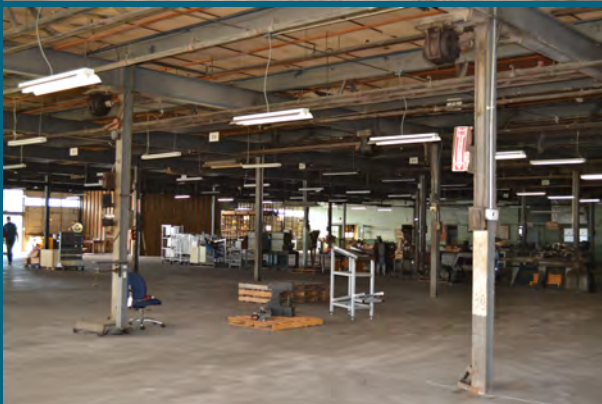

PROPERTY IMAGES | 900 Jefferson Avenue, Newport News, 23607

For more information:

CLARK BALDWIN, CCIM | 757.640.9290 | ClarkBaldwin@HarveyLindsay.com

MATT LEFFLER, CCIM | 757.640.9284 | MattLeffler@HarveyLindsay.com

HARVEY LINDSAY

COMMERCIAL REAL ESTATE

www.harveylindsay.com