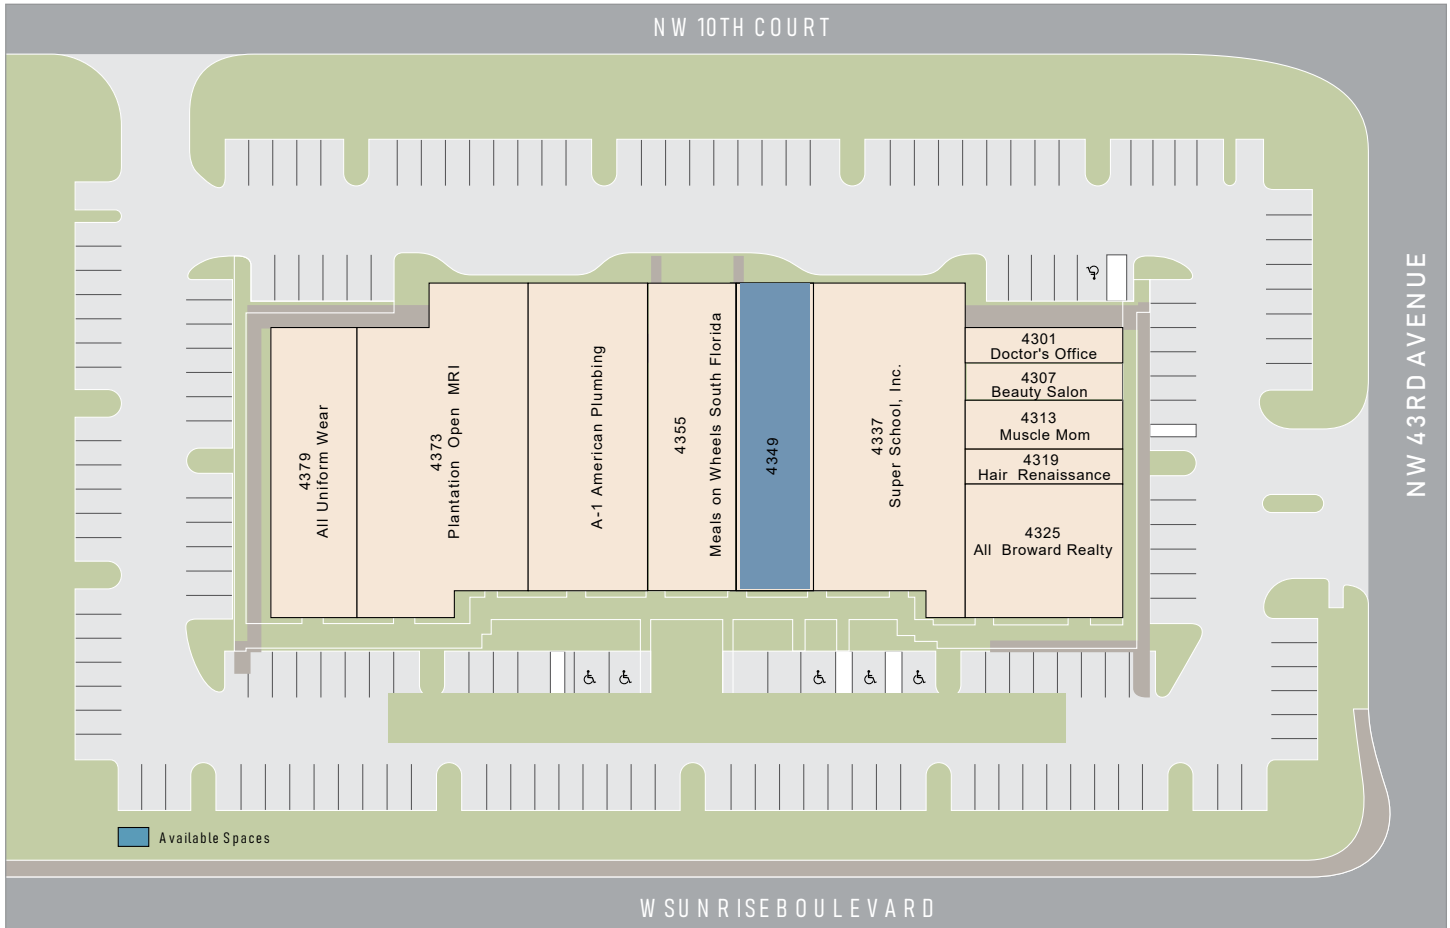

# Plantation Merchandise Mart

4301-4379 West Sunrise Blvd., Plantation, FL 33313

## Property Details

No.	Retailer Name	SQ FT
4301	New Hope Medical Group	1,181
4307	Dreadlocks and Braids Beauty Salon	1,250
4313	Muscle Mom, LLC	1,250
4319	Hair Renaissance	1,227
4325	All Broward Realty	2,498
4337	Super School, Inc.	1,249
4349	<b>AVAILABLE</b>	<b>3,400</b>
4355	Meals on Wheels South Florida	2,521
4361	A-1 American Plumbing Plantation	5,256
4373	Open MRI	6,569
4379	All Uniform Wear	3,708