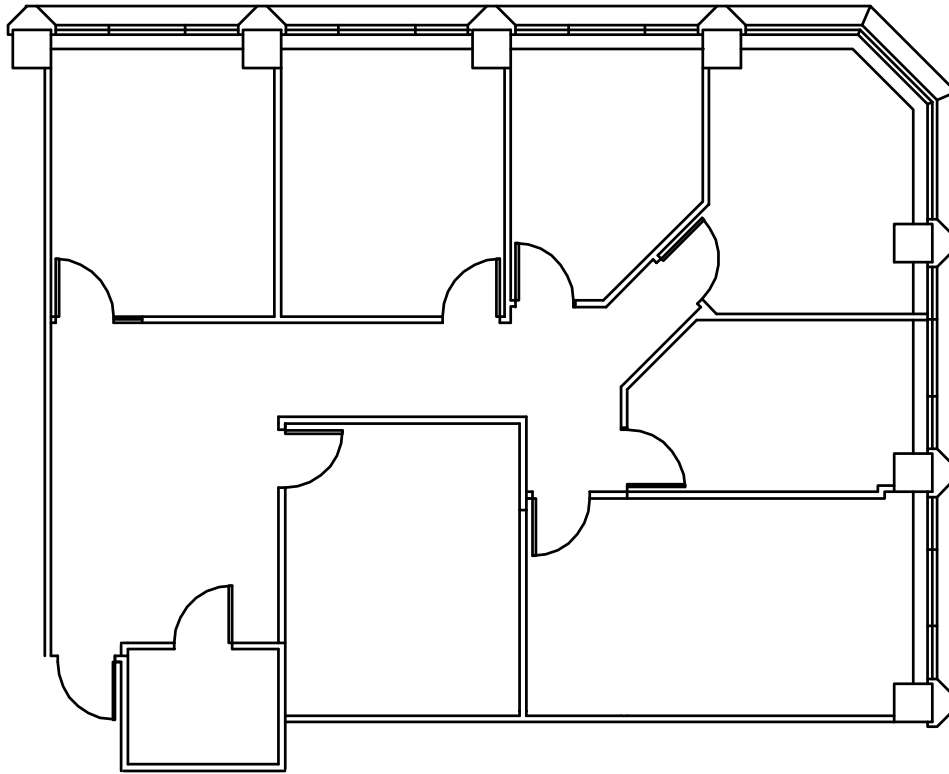

Suite 655

2,028 RSF

- 7 enclosed rooms
- Corner suite
- Jackson Square views
- Available now

601

Kelly Glass
415.322.5062
kelly.glass@avisonyoung.com
RE Lic #01335179

Colton Hanley
415.913.8699
colton.hanley@avisonyoung.com
RE Lic #02089768