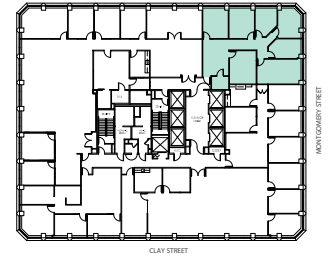

Suite 655

2,028 RSF

- 7 enclosed rooms
- Corner suite
- Jackson Square views
- Available now

601

Kelly Glass
415.322.5062
kelly.glass@avisonyoung.com
RE Lic #01335179

Colton Hanley
415.913.8699
colton.hanley@avisonyoung.com
RE Lic #02089768