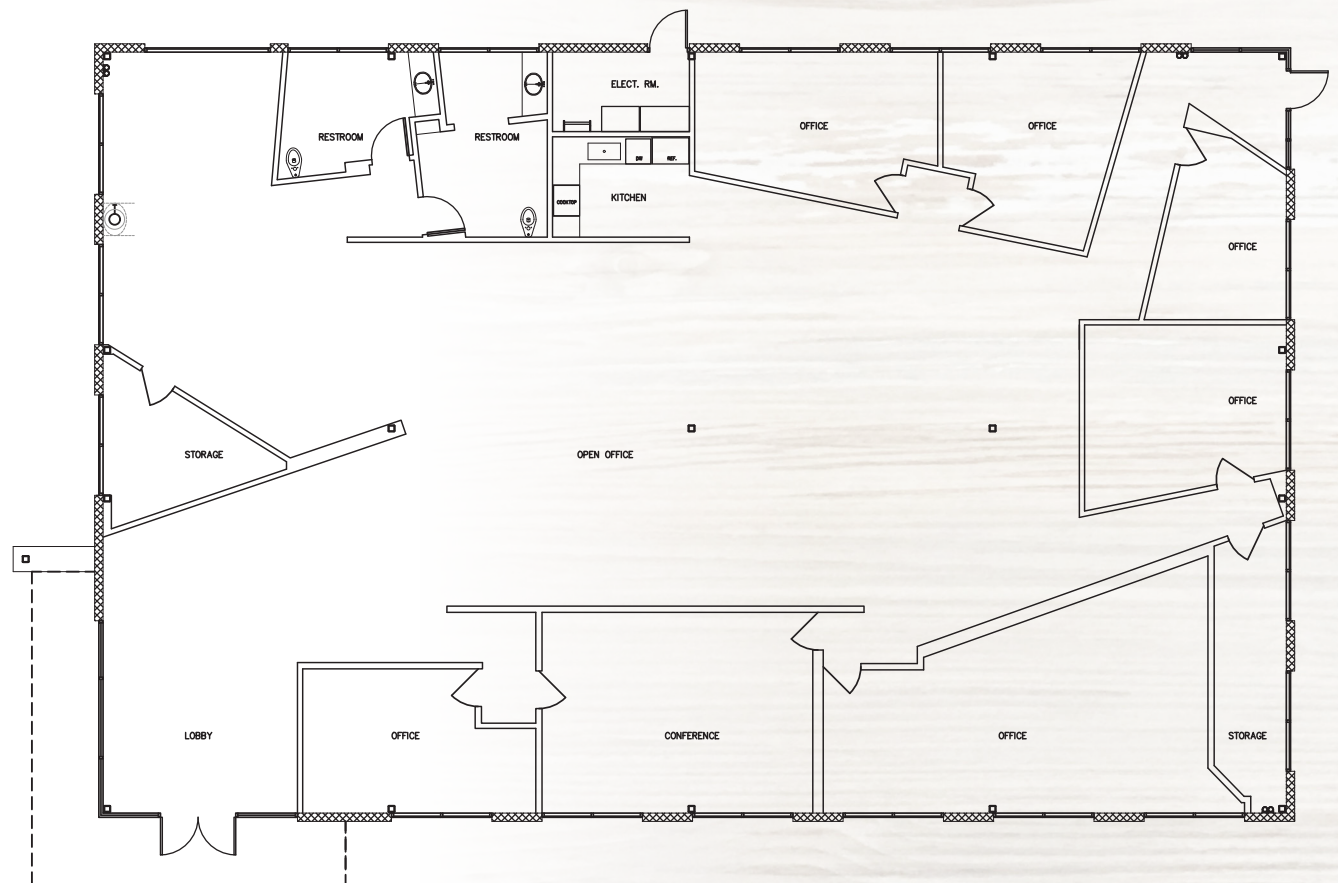

6,000 RSF

Vacant high-end creative office featuring five (5) individual offices, a conference room, a fully operable kitchen, open common area, private restrooms and a roll-up door.

[Click here for video tour](#)

8801 **DRIVE**
RESEARCH