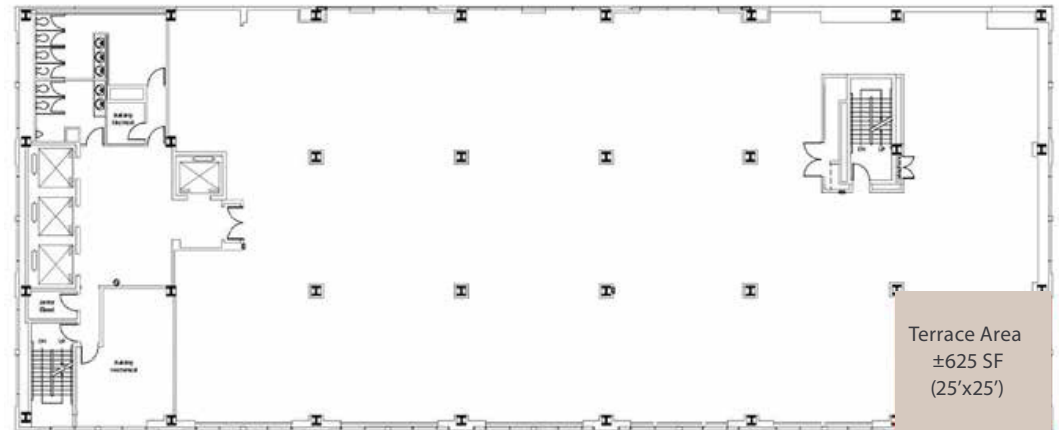

THE EXCHANGE
ON ORANGE

222 SOUTH
ORANGE AVE

5th Floor

13,934 SF

Copyright © 2024 Stream Realty Partners, All rights reserved.
The information contained herein was obtained from sources believed reliable; however, Stream Realty Partners, L.P. make no guarantees, warranties, or representations as to the completeness or accuracy thereof. The presentation of this property is submitted subject to errors, change of price, or conditions, prior sale or lease, or withdrawal without notice.