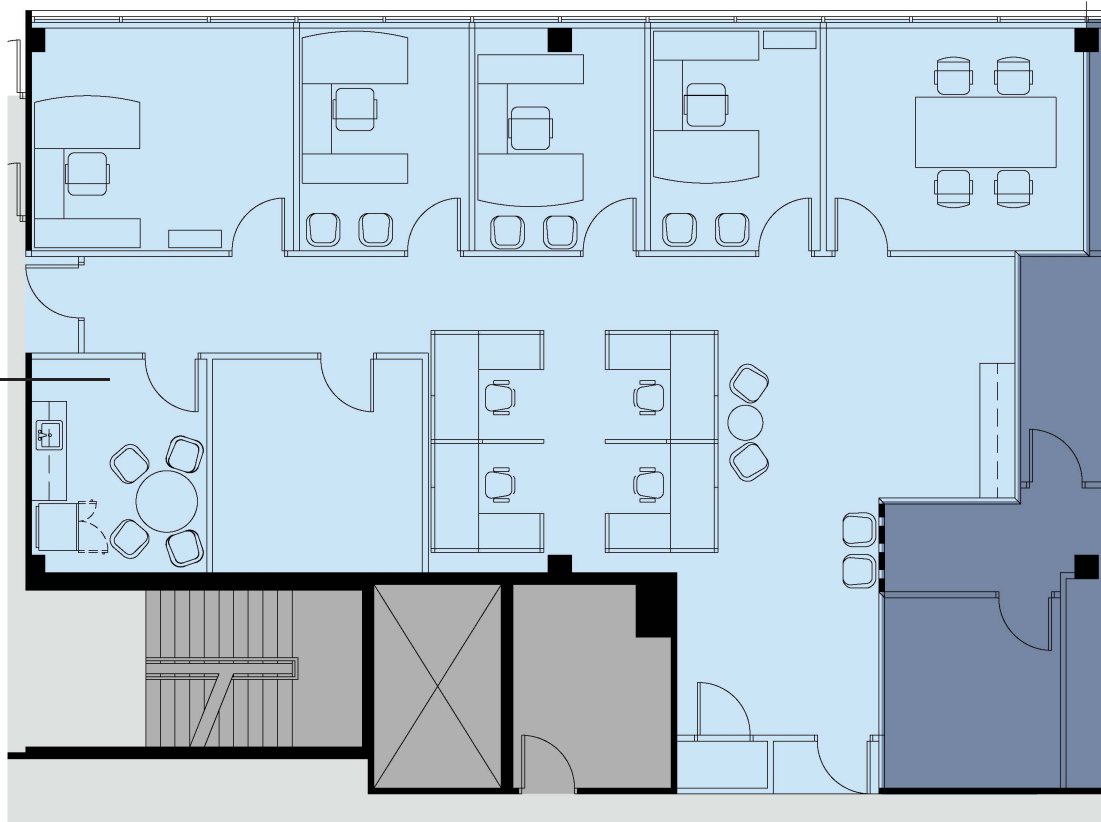

100 BERWYN PARK

850 Cassatt Road, Berwyn, PA 19312

FLOOR 02 | SUITE 205

AVAILABLE
2,306 SF

KATHY SWEENEY-POGWIST

610-832-7743 | Kathy.Sweeney-Pogwist@bdnreit.com

SHANE MORRELL

610-832-5613 | Shane.Morrell@bdnreit.com