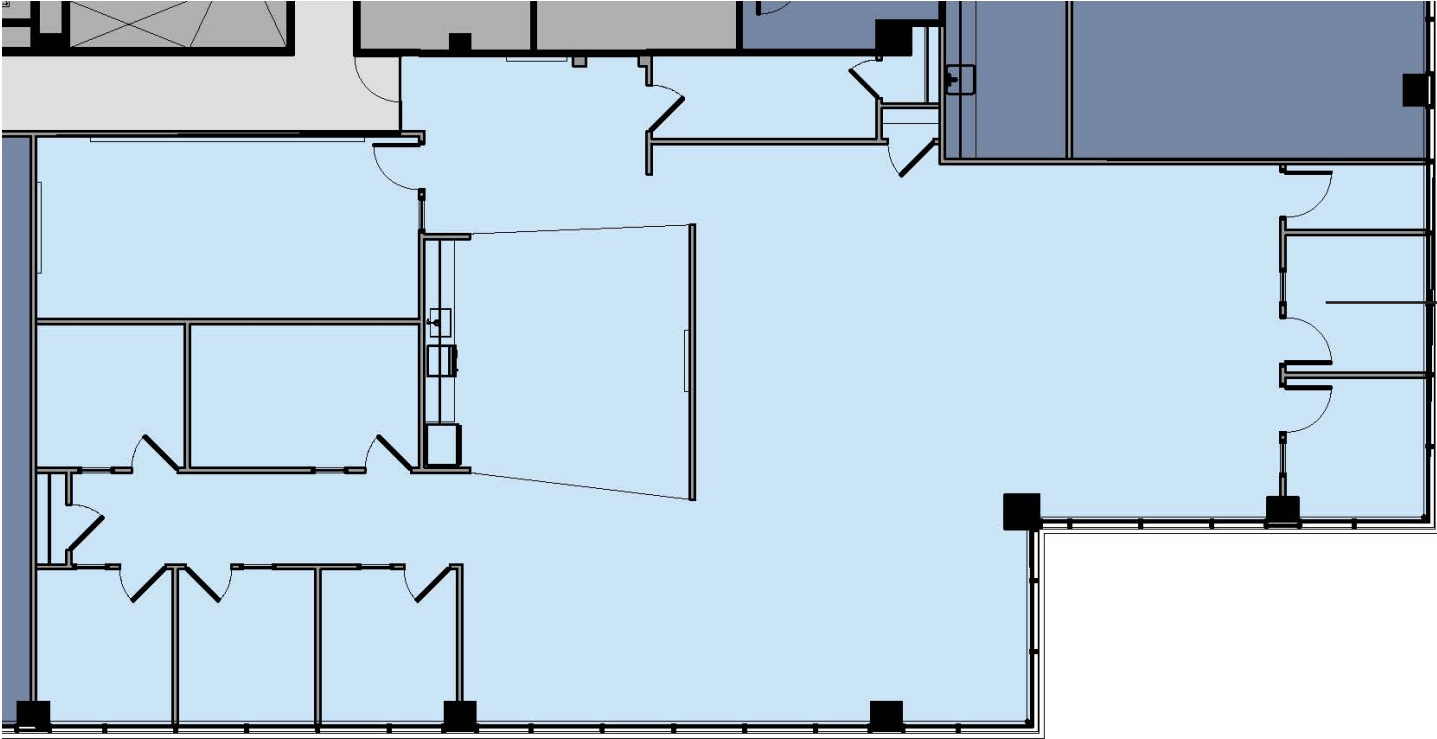

6 TOWER BRIDGE | CONSHOHOCKEN, PA

Floor 05 | Suite #540

AVAILABLE
4,045 SF

*Leasing
Contact:*

KEITH OLDT
215-619-4765 | Keith.Oldt@bdnreit.com

555 East Lancaster Ave, Suite 110
Radnor, PA 19087
www.brandywinerealty.com