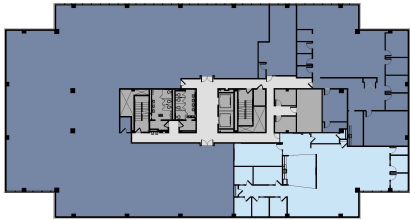

6 TOWER BRIDGE | CONSHOHOCKEN, PA

Floor 05 | Suite #540

AVAILABLE
4,045 SF

*Leasing
Contact:*

KEITH OLDT
215-619-4765 | Keith.Oldt@bdnreit.com

555 East Lancaster Ave, Suite 110
Radnor, PA 19087
www.brandywinerealty.com