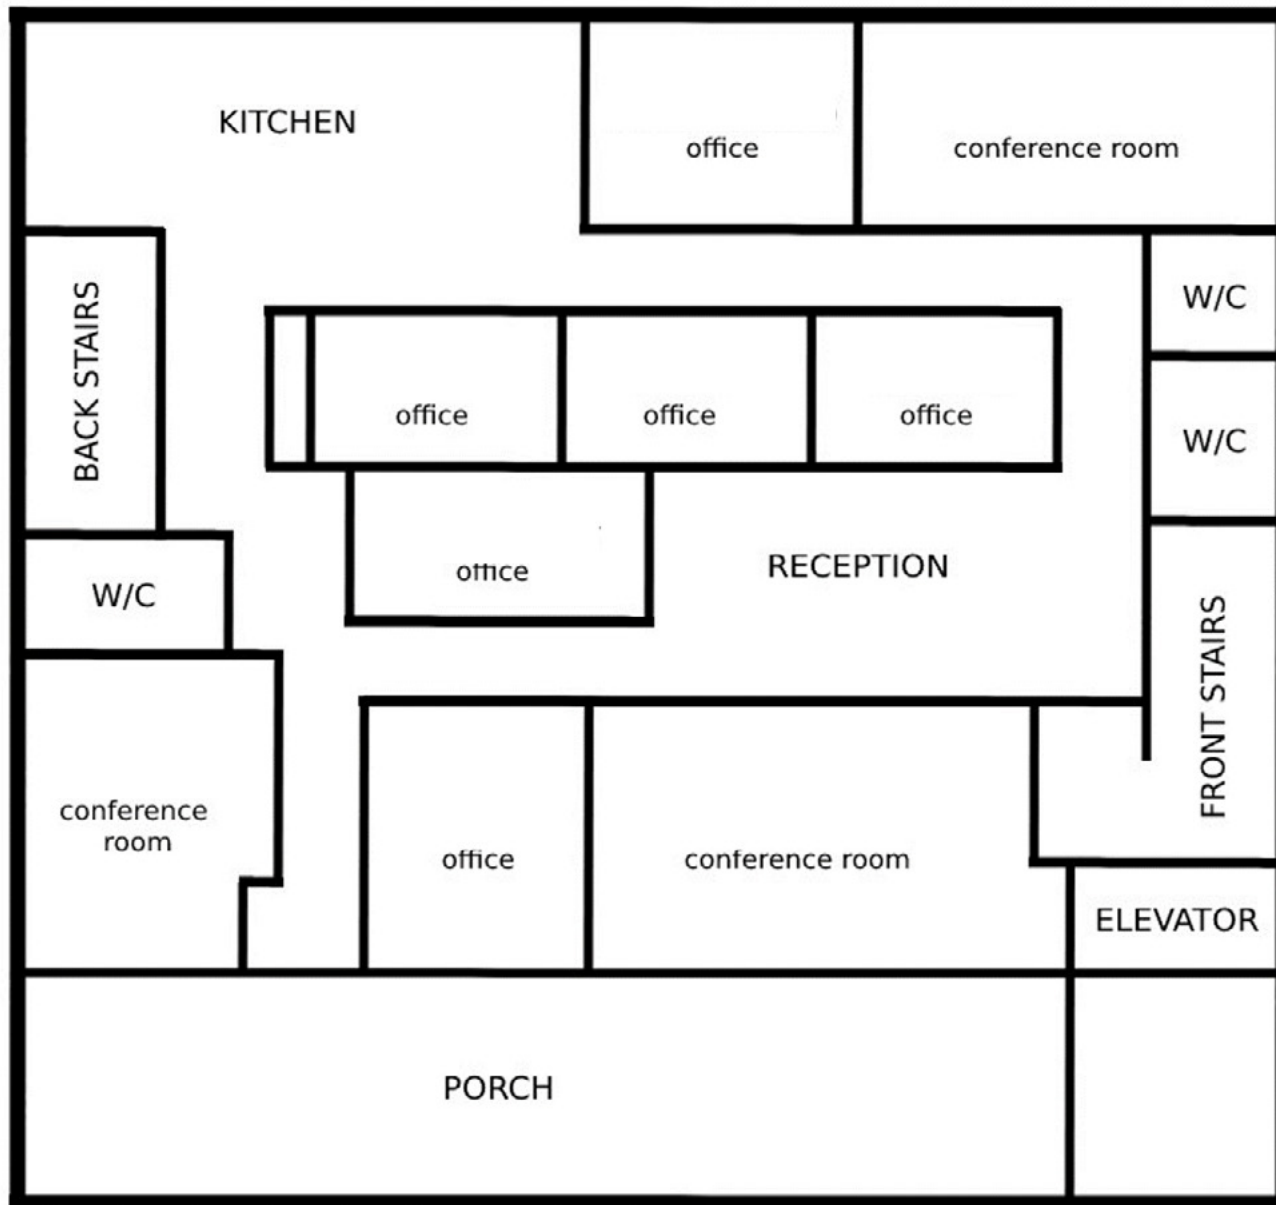

THIRD FLOOR

5,184 SF

KEY HIGHLIGHTS

- 6 Fully Furnished Creative Offices
- 3 Fully Furnished Large Conference Rooms
- 3 Restrooms
- Private Kitchen
- Private Large Porch overlooking Riverside Dr.
- Elevator & Stair Access