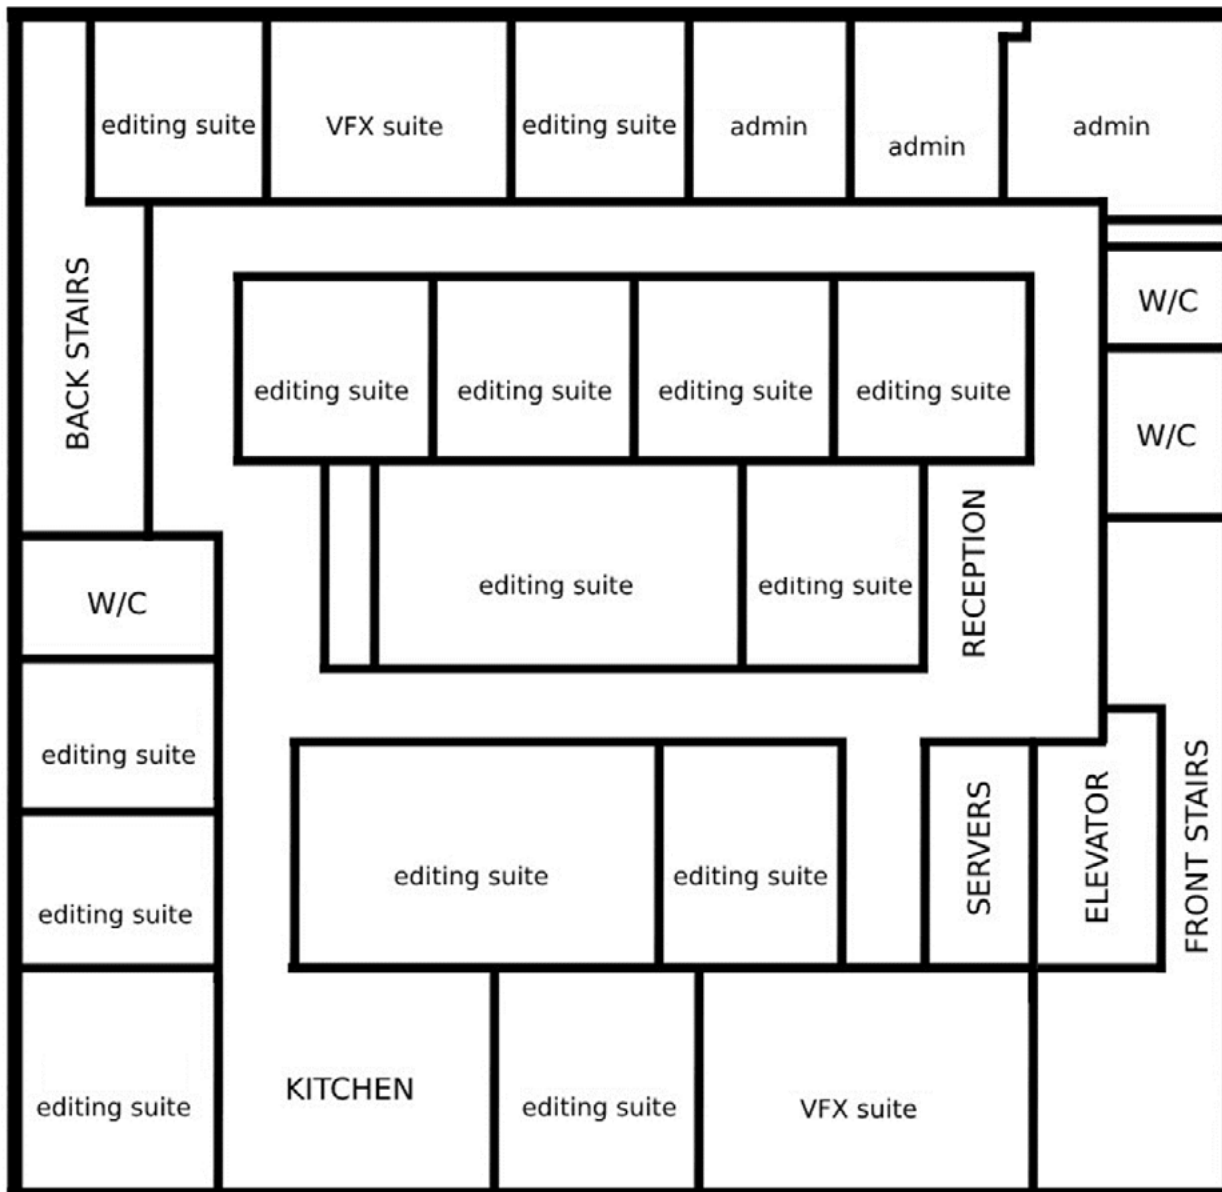

SECOND FLOOR

5,184 SF

KEY HIGHLIGHTS

- 12 Fully Furnished Editing Suites
- 2 Large, Fully Furnished VFX Suites
- 3 Creative Offices
- Private Kitchen
- 3 Restrooms
- Elevator & Stair Access
- Access to Back Patio