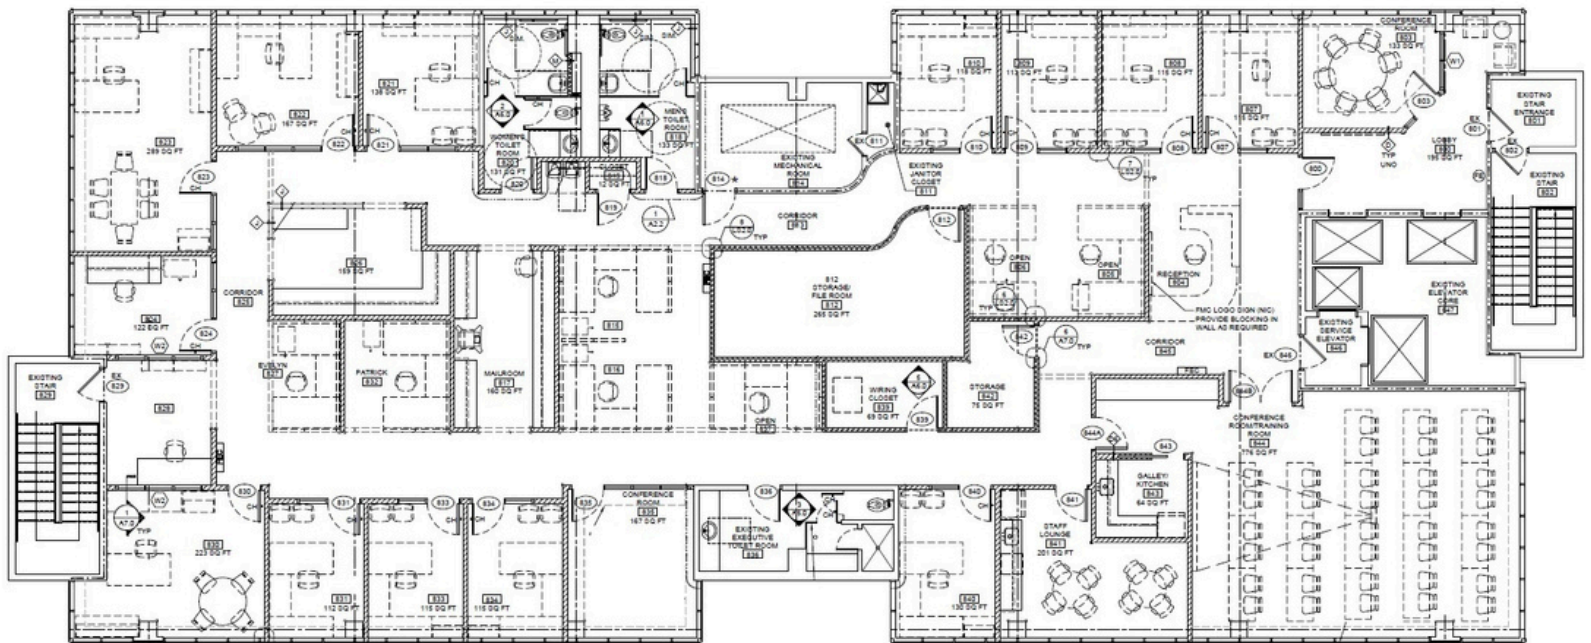

1909 Tyler Street

Hollywood, FL 33020

8th Floor - 8,402 RSF

For more information please contact:

Brady Titcomb

Executive Vice President

brady.titcomb@jll.com

+1 954 653 3222