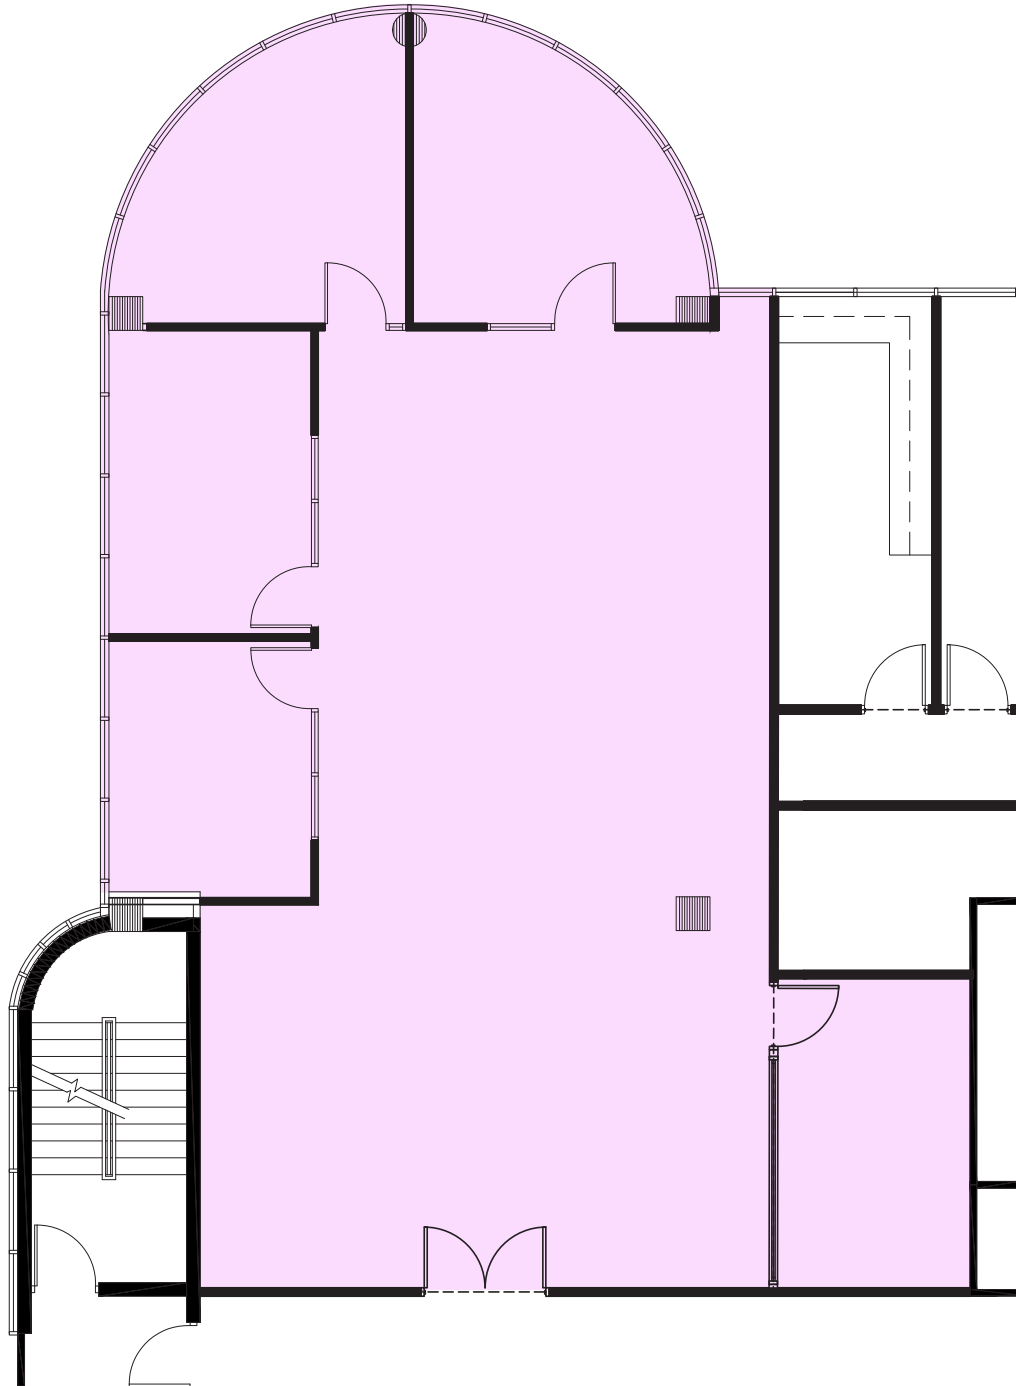

RADICE I

600 Corporate Drive

SUITE: 420 | 2,383 SF

For more information, please contact:

DEANNA LOBINSKY

Executive Director

+1 954 377 0489

deanna.lobinsky@cushwake.com