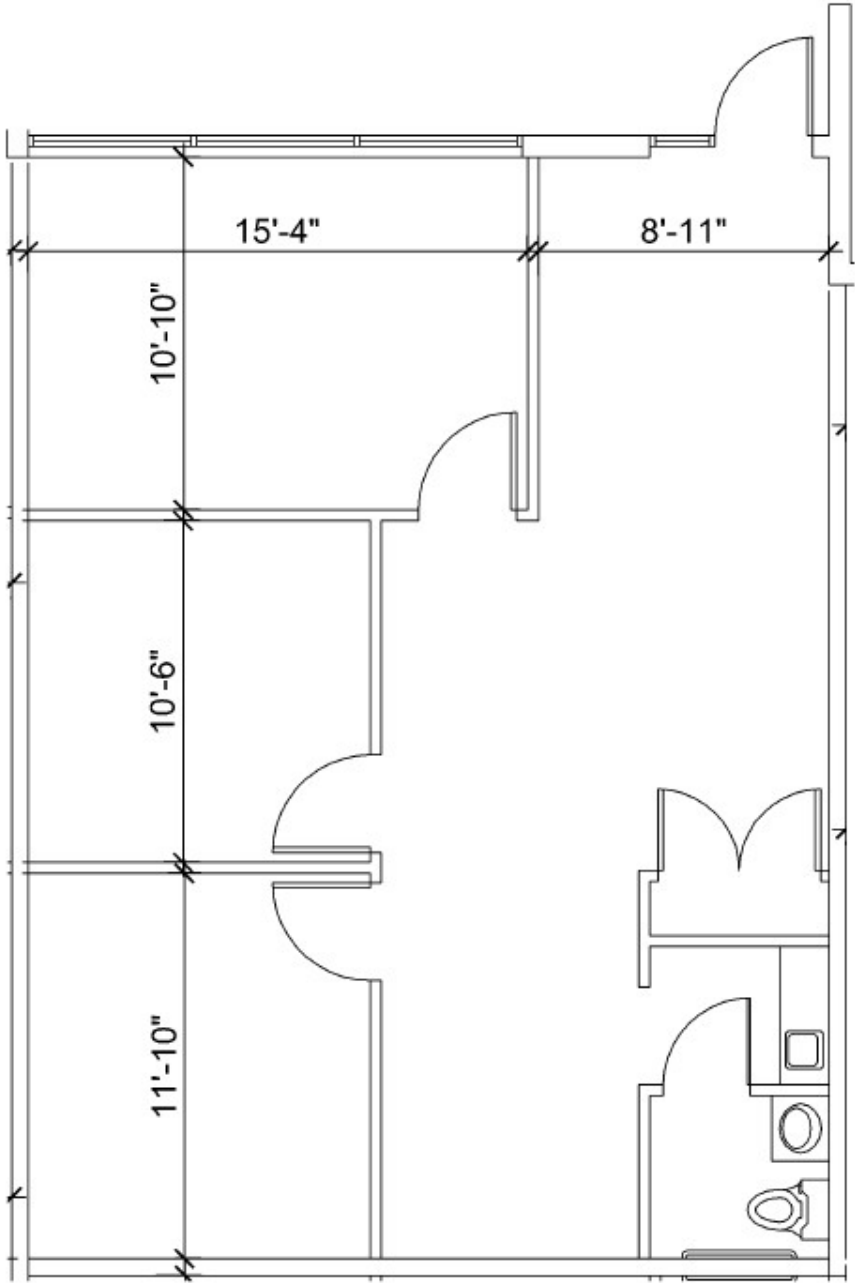

Suite 1202

884 RSF

Brady Titcomb
Executive Vice President
+1 954 232-7931
brady.titcomb@jll.com