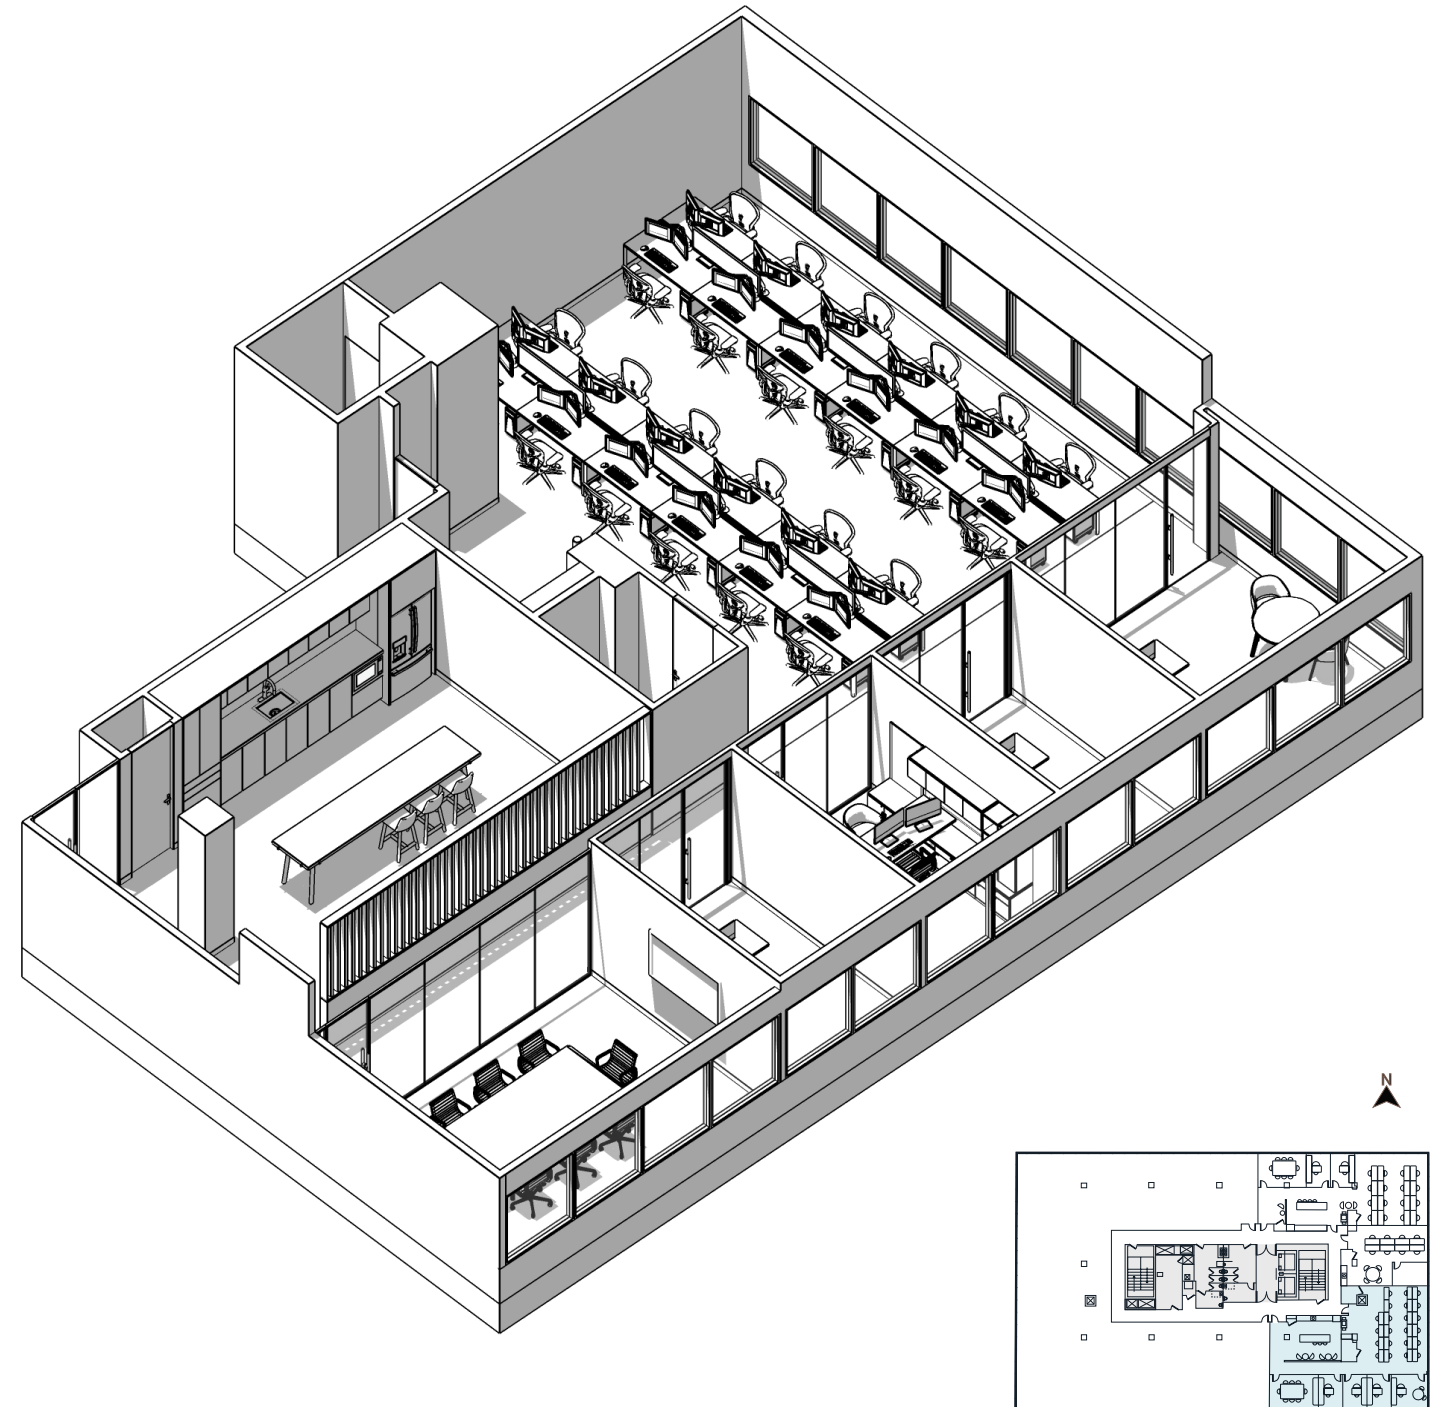

 **JLL** SEE A BRIGHTER WAY

The Dorsey

Wynwood Office Space For Lease

252 NW 29th Street

11th floor

Miami, Florida

Suite 1120 - 2,845 RSF

Axonometric plan

Slatted accent wall

Accent wall covering - Conference

Millwork surround pantry

Renderings

This office space features a sophisticated modern design with clean white workstations, floor-to-ceiling windows, and abundant natural light. The aesthetic combines minimalist elements with warm wood tones, sage green accents, and textural details

like woven materials and wood slats. The overall atmosphere balances professional functionality with comfort, creating a refined yet welcoming workplace environment through carefully selected materials and curved architectural features.