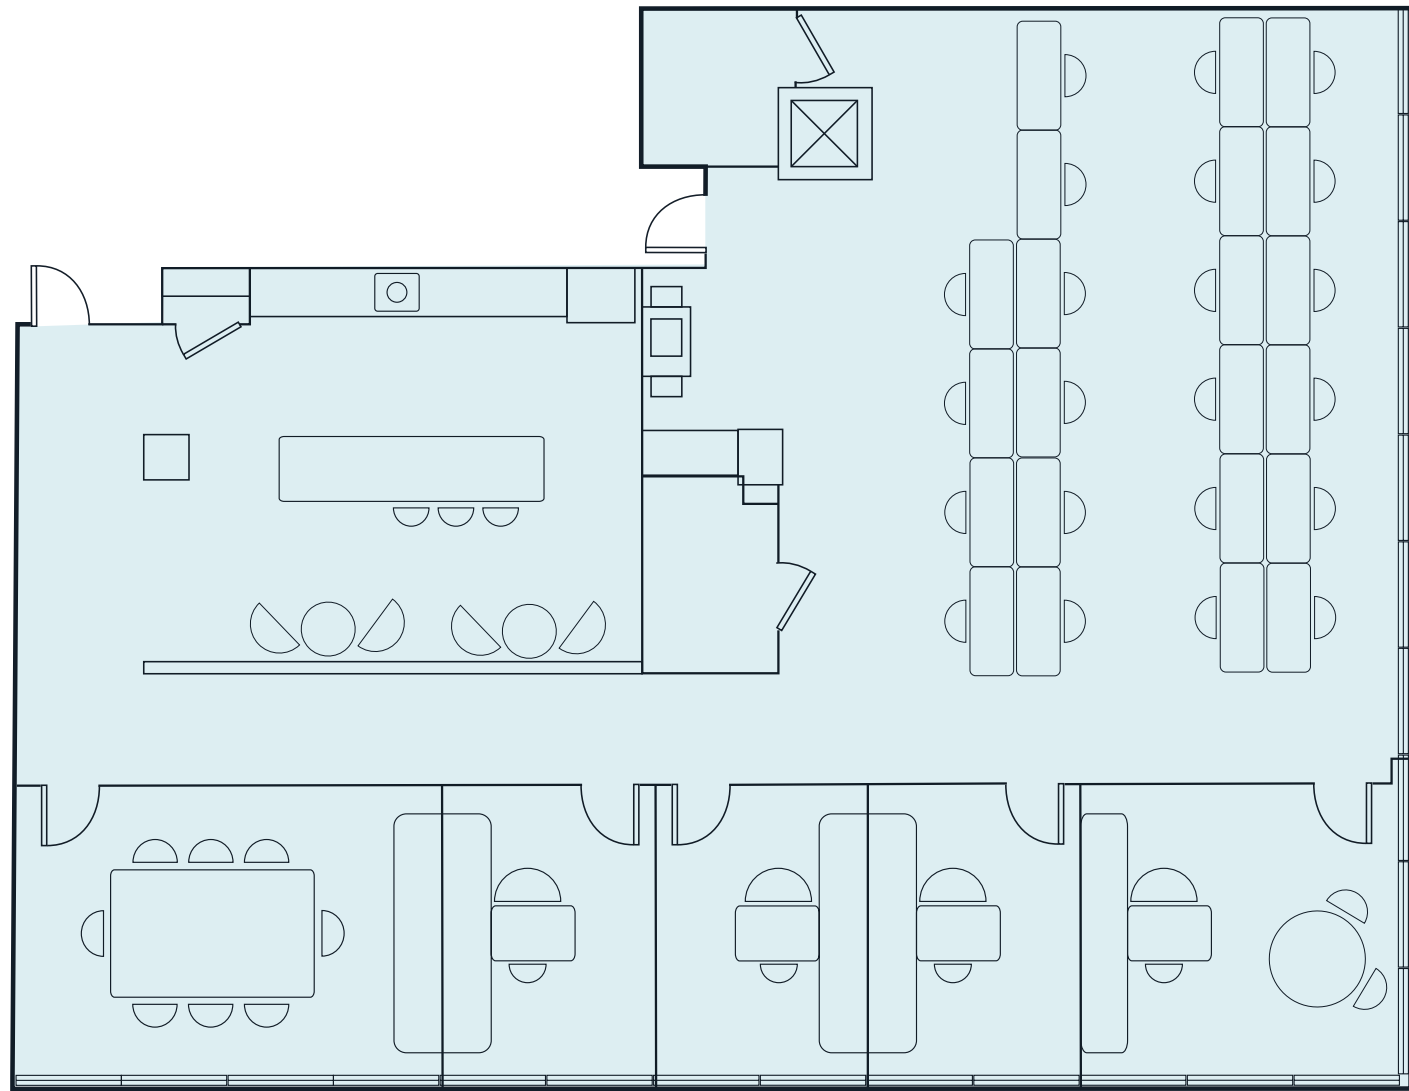

 **JLL** SEE A BRIGHTER WAY

The Dorsey

Wynwood Office Space For Lease

252 NW 29th Street

11th floor

Miami, Florida

Suite 1120 - 2,845 RSF

Axonometric plan

Slatted accent wall

Accent wall covering - Conference

Millwork surround pantry

Renderings

This office space features a sophisticated modern design with clean white workstations, floor-to-ceiling windows, and abundant natural light. The aesthetic combines minimalist elements with warm wood tones, sage green accents, and textural details