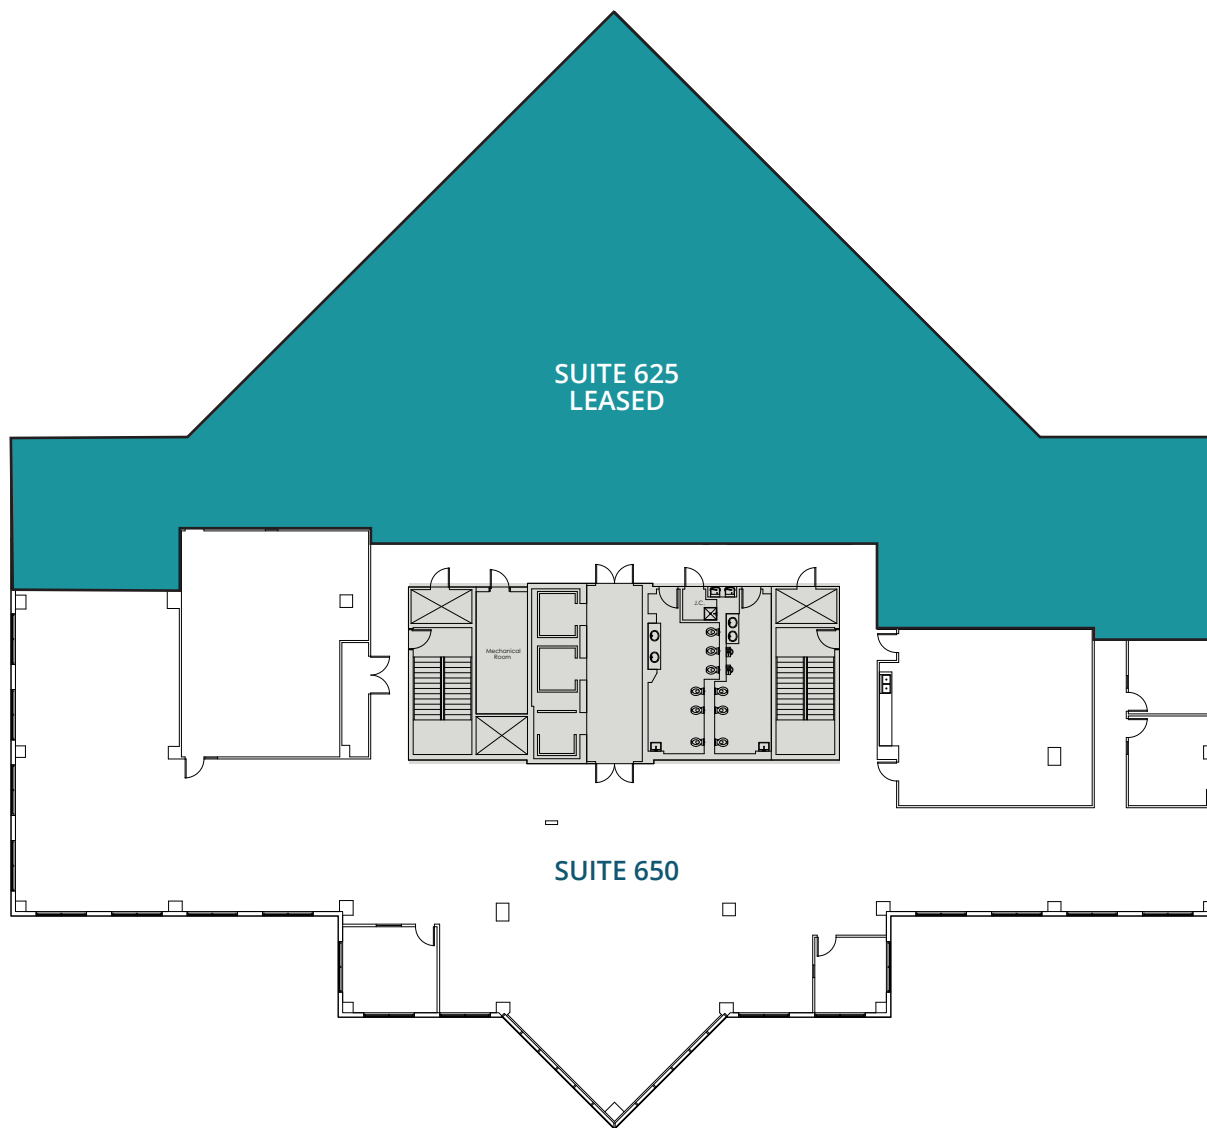

SPACE AVAILABLE

SUITE 650: 8,921 RSF

THE POINTE AT 1901
1901 Ulmerton Road
St. Petersburg, FL

No warranty or representation, expressed or implied, is made to the accuracy of information contained herein, and same is submitted subject to errors, change of price, rental or other conditions, withdrawal without notice, and to any special listing conditions imposed by our principals. PLANS NOT TO SCALE