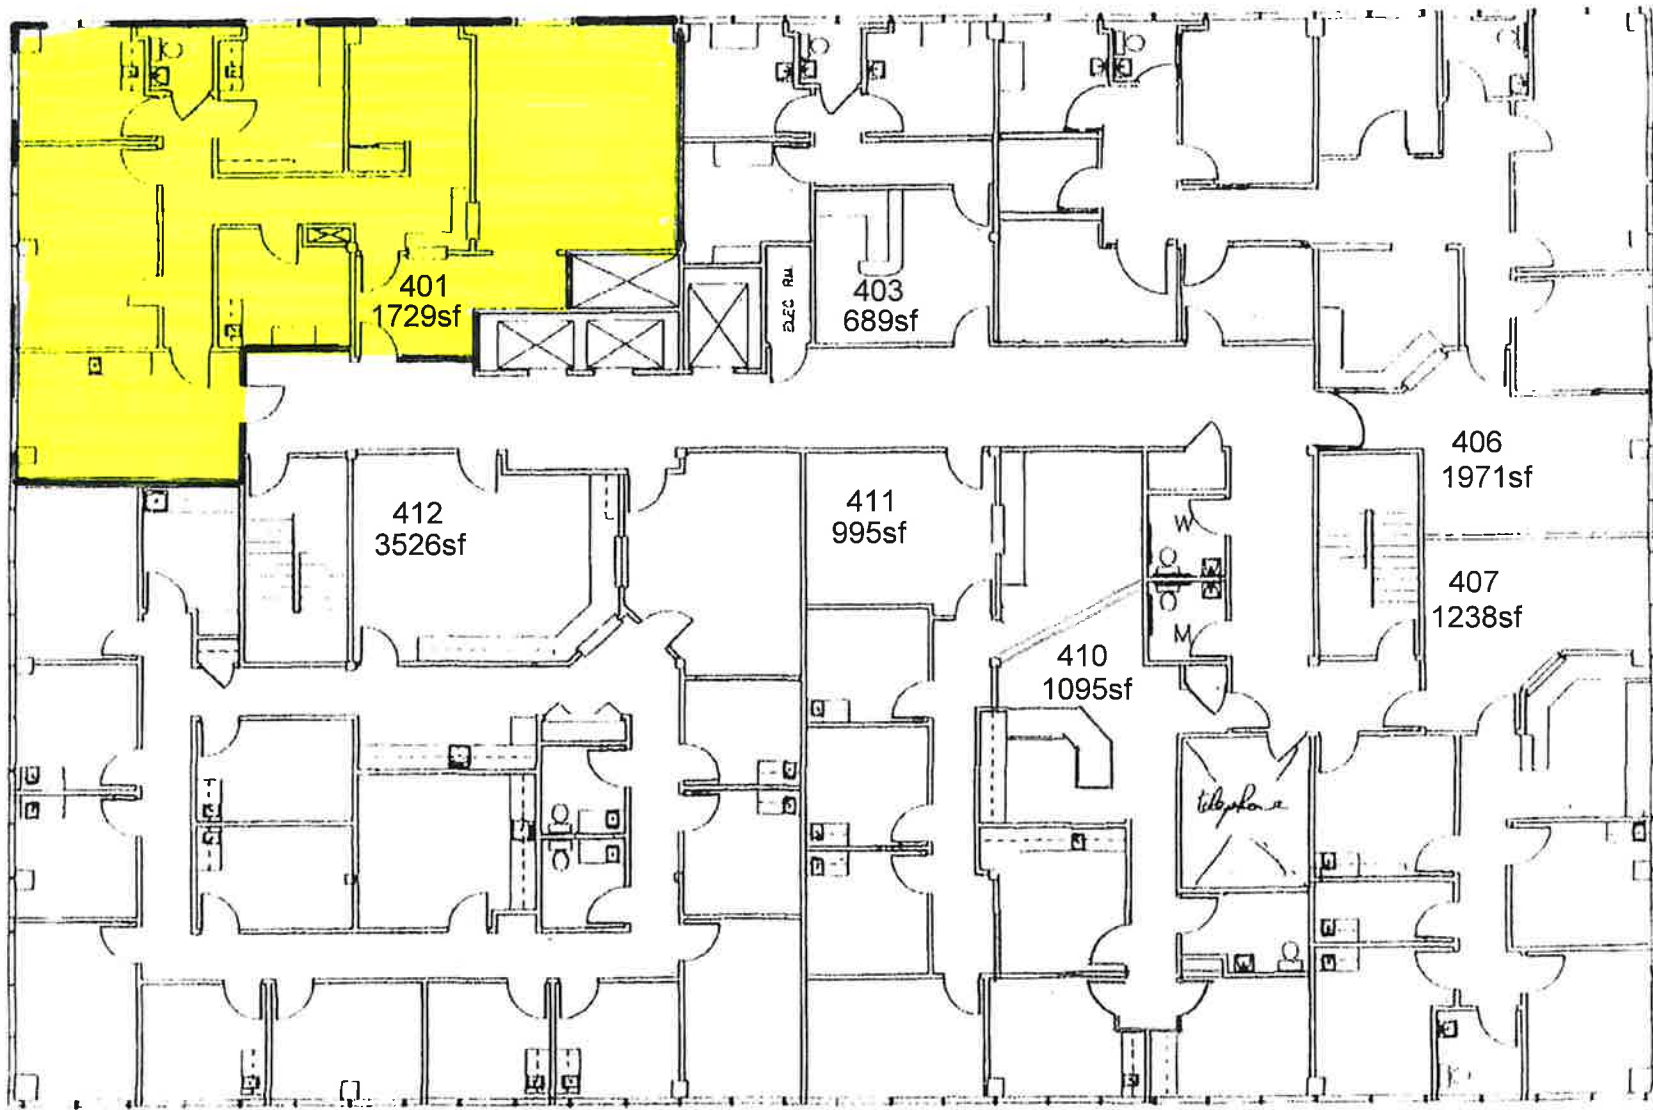

3816 WOODRUFF AVENUE
LONG BEACH, CALIFORNIA

SECOND FLOOR

3816 Woodruff Ave
Long Beach CA 90808

FOURTH FLOOR

3816 Woodruff Ave
Long Beach CA 90808

FOURTH FLOOR

3816 Woodruff Ave
Long Beach CA 90808

FOURTH FLOOR

3816 Woodruff Ave
Long Beach CA 90808

FOURTH FLOOR

3816 Woodruff Ave
Long Beach CA 90808

FOURTH FLOOR