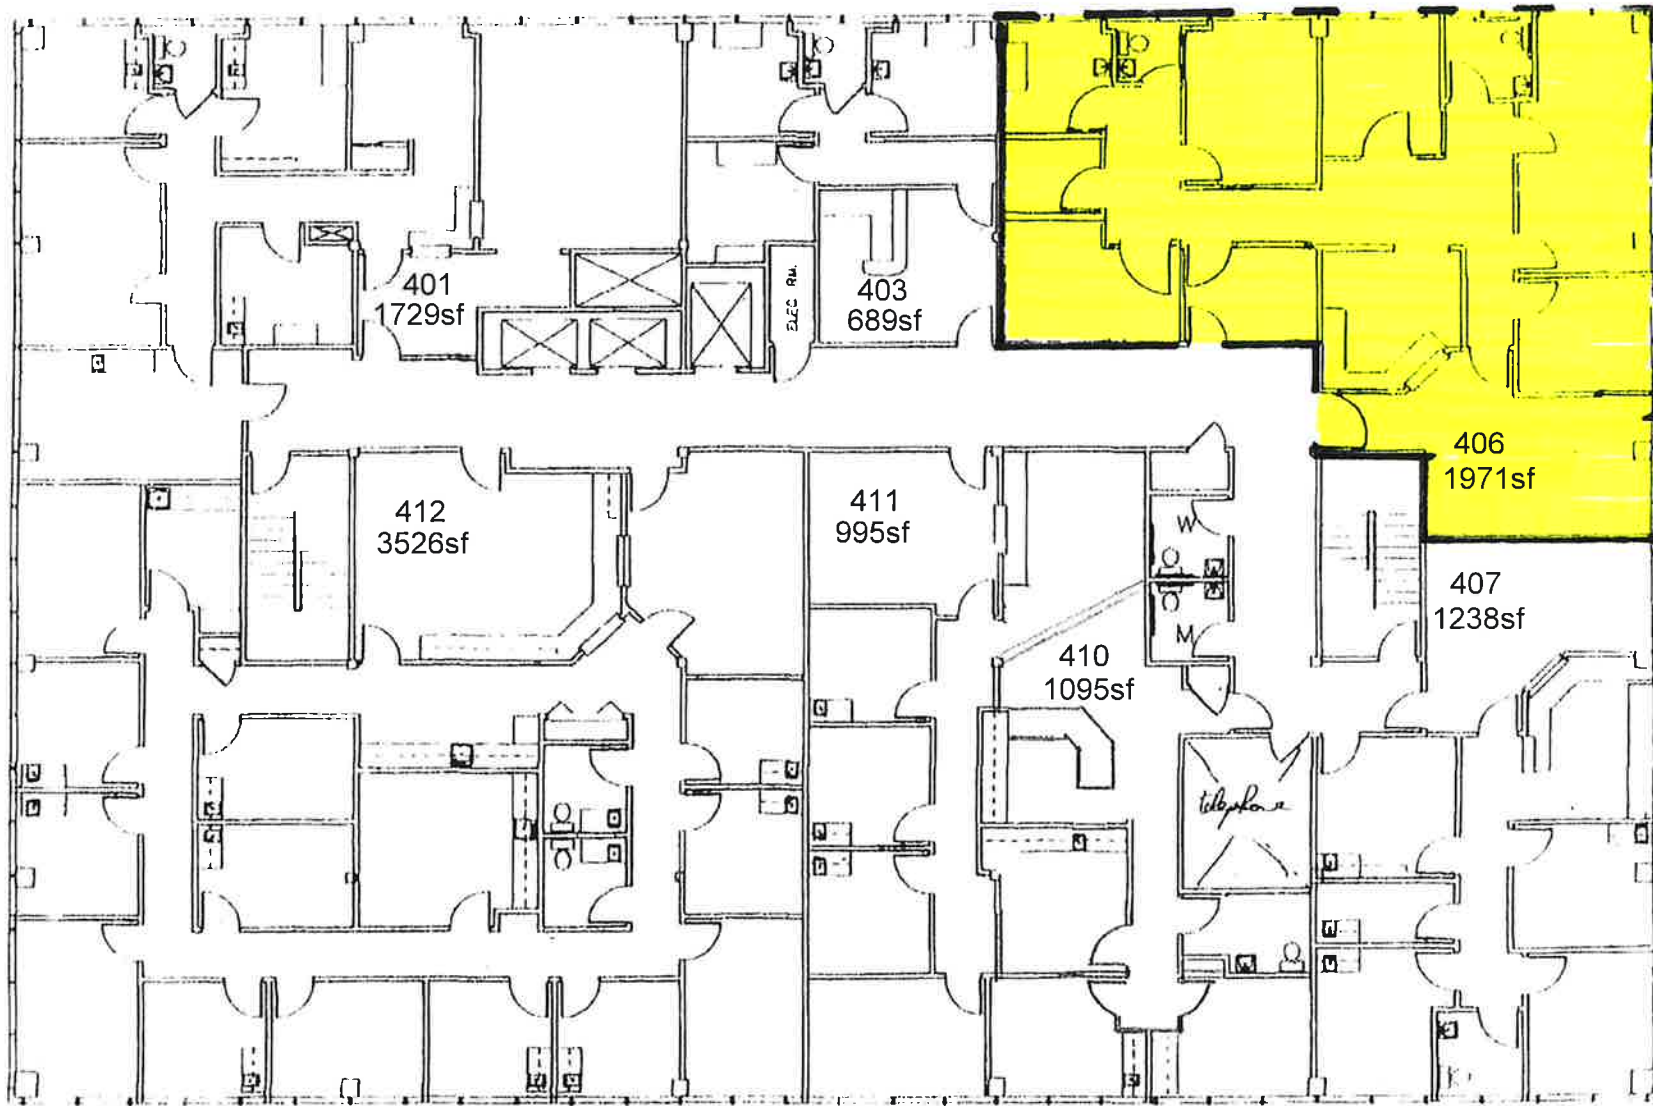

3816 WOODRUFF AVENUE
LONG BEACH, CALIFORNIA

SECOND FLOOR

3816 Woodruff Ave
Long Beach CA 90808

FOURTH FLOOR

3816 Woodruff Ave
Long Beach CA 90808

FOURTH FLOOR

3816 Woodruff Ave
Long Beach CA 90808

FOURTH FLOOR

3816 Woodruff Ave
Long Beach CA 90808

FOURTH FLOOR

3816 Woodruff Ave
Long Beach CA 90808

FOURTH FLOOR