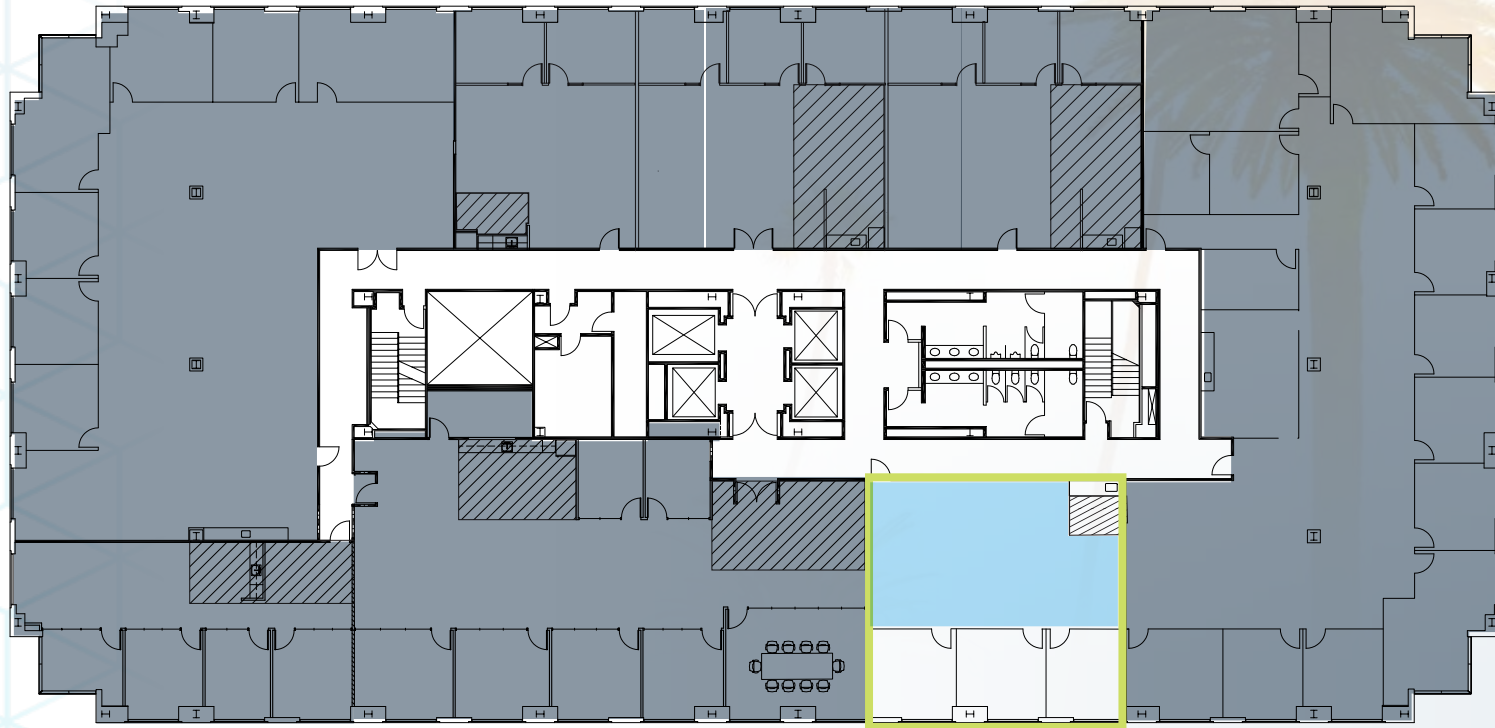

7TH FLOOR PLAN

SUITE 710

Suite 710

1,897 SF

■ Open Ceiling ■ Polished Concrete