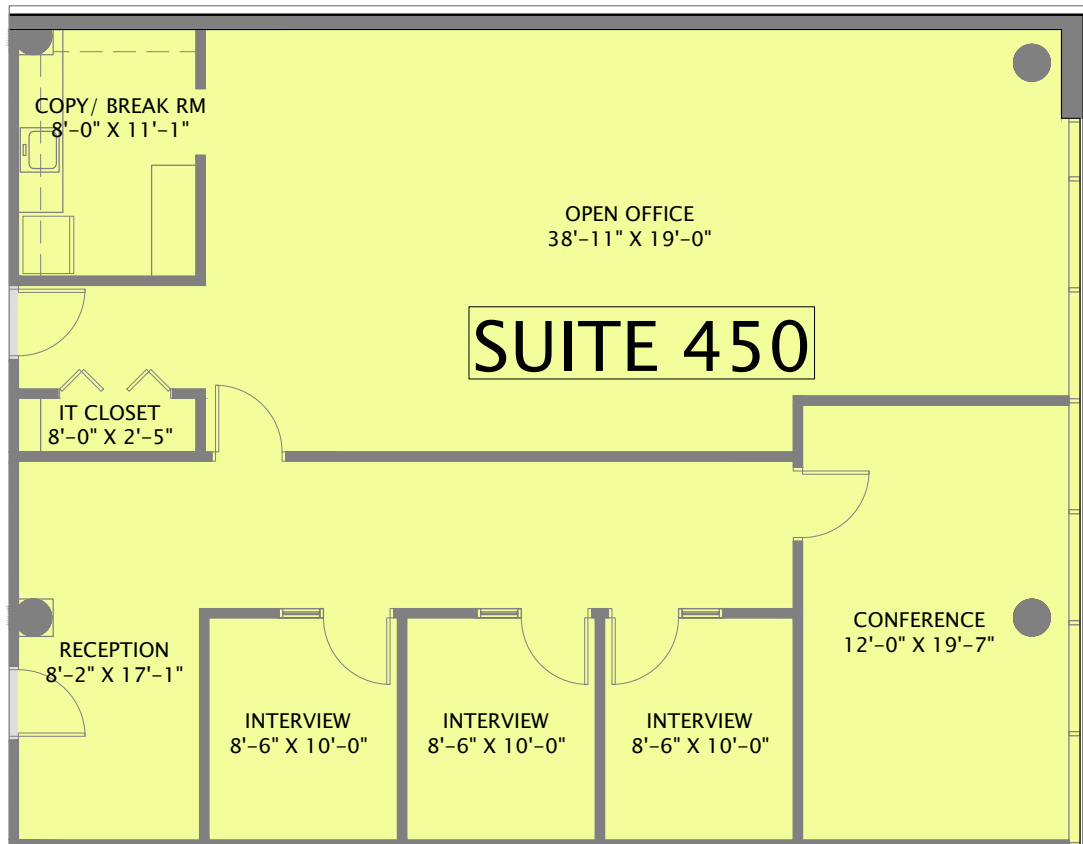

101 Centre | Suite 450 | 2,030 SF
101 NE 3rd Avenue | Fort Lauderdale, Florida 33301

FOR LEASE

Contact Us

John Criddle
Executive Vice President
+1 561 283 5176
john.criddle@cbre.com

Joseph Freitas
Senior Vice President
+1 561 512 8844
joe.freitas@cbre.com