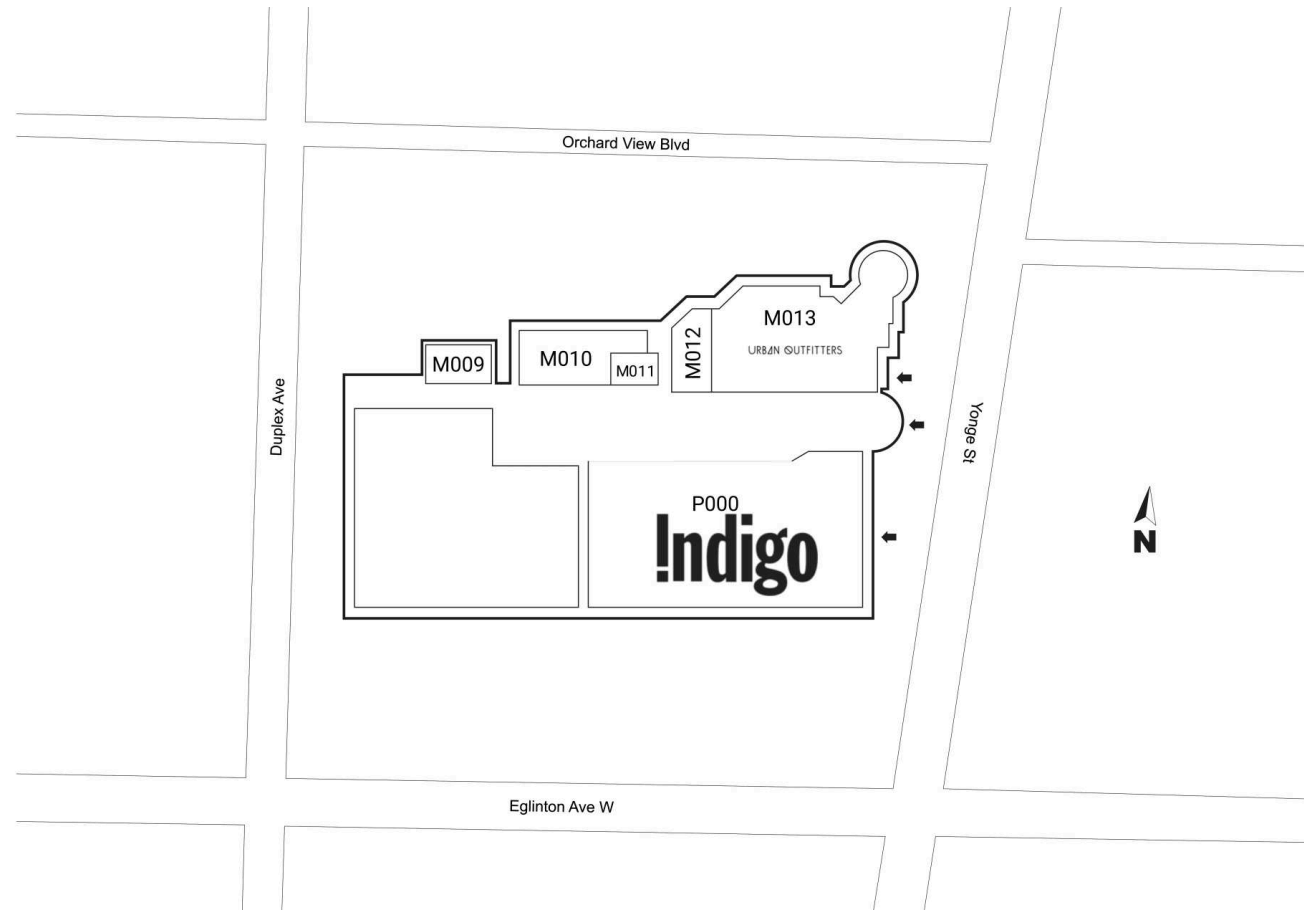

Yonge Eglinton Centre

Toronto, Ontario
20 Eglinton Ave.
West Yonge St. &
Eglinton Ave.

Lidgeia Blackburn
Lidgeia@riocan.com
416-866-3033
x23006

Shadow Anchor

M009	Softron Tax	882 SF	M012	Fido	795 SF
M010	Available	1,850 SF	M013	Urban Outfitters	12,980 SF
M011	Booster Juice	183 SF	P000	Indigo	33,067 SF