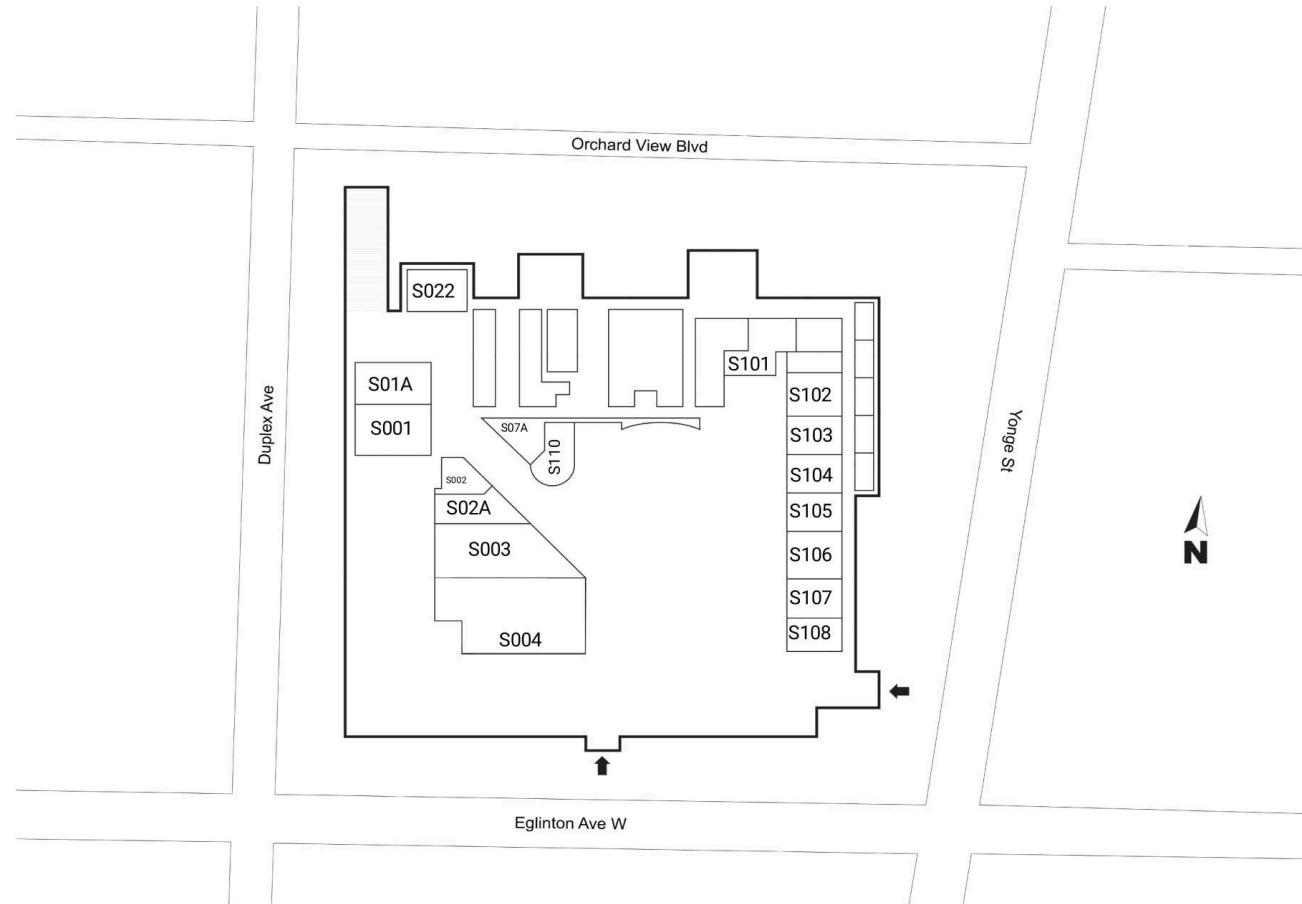

Yonge Eglinton Centre

Toronto, Ontario
20 Eglinton Ave.
West Yonge St. &
Eglinton Ave.

Lidgeia Blackburn
Lidgeia@riocan.com
416-866-3033
x23006

Shadow Anchor

S001	TD	532 SF	S102	Jimmy The Greek	319 SF
S002	Available	250 SF	S103	Available	315 SF
S003	Tim Hortons	1,097 SF	S104	A&W	315 SF
S004	Available	1,313 SF	S105	Available	315 SF
S01A	Available	642 SF	S106	Eat Canteen	346 SF
S022	Ray Daniel Salon & Spa	498 SF	S107	California Thai	325 SF
S02A	Sushi Shop	243 SF	S108	KFC	250 SF
S07A	Available	226 SF	S110	Available	290 SF
S101	Subway	349 SF