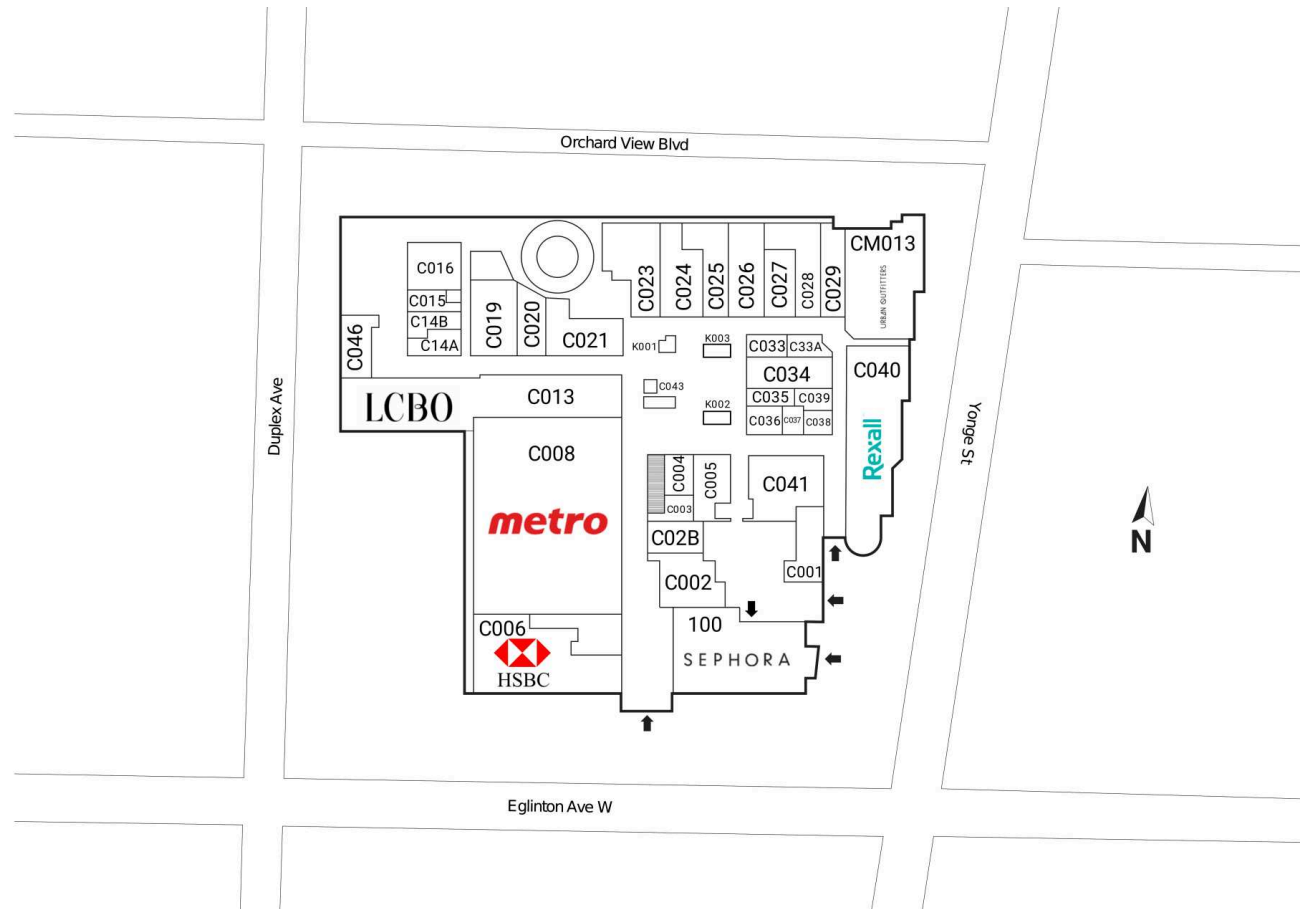

Yonge Eglinton Centre, Toronto, Ontario

Located at the intersection of Yonge Street & Eglinton Avenue in Toronto, this mixed use centre offers 210 retail units totaling 1,059,136 sq. ft featuring retailers such as Indigo, Sephora, Metro, Winners and Goodlife Fitness.

All figures are within a 3 Km radius.

Source: All demographic information is Copyright 2019 by Environics Analytics (EA).

Yonge Eglinton Centre

Toronto, Ontario
20 Eglinton Ave.
West Yonge St. &
Eglinton Ave.

Lidgeia Blackburn
Lidgeia@riocan.com
416-866-3033
x23006

Shadow Anchor

C001	Aroma	2,142 SF	C024	Carter's Osh Kosh	3,673 SF	C040	Rexall	7,729 SF
C002	YEC Postal Service	1,200 SF	C025	La Vie En Rose	2,825 SF	C041	Reitmans	3,718 SF
C003	Optika	700 SF	C026	Available	1,887 SF	C043	Available	64 SF
C004	Michael Hill Jeweller	796 SF	C027	Beauty First	1,227 SF	C046	Print Three	1,258 SF
C005	Available	1,928 SF	C028	Nails For You	2,000 SF	C14A	Centre Shoe Clinic	318 SF
C006	HSBC Bank Canada	6,323 SF	C029	60 Minute Photo Lab	1,474 SF	C14B	Available	480 SF
C008	Metro	20,893 SF	C02B	Available	1,235 SF	C33A	Available	657 SF
C013	LCBO	10,248 SF	C033	Swarovski	668 SF	CM013	Urban Outfitters	12,980 SF
C015	Available	615 SF	C034	Available	1,895 SF	K001	Mobile Klinik	100 SF
C016	Available	1,401 SF	C035	Trade Secrets	595 SF	K002	Zaza Espresso Bar	150 SF
C019	Available	2,577 SF	C036	Laura Secord	887 SF	K003	Telus	120 SF
C020	Freedom Mobile	1,558 SF	C037	Rococo Bags and Accessories	603 SF	100	Sephora	10,459 SF
C021	Mumuso	2,643 SF	C038	Cellular Point	400 SF			
C023	The Source	3,220 SF	C039	Nutrition Village	637 SF			

Yonge Eglinton Centre

Toronto, Ontario
20 Eglinton Ave.
West Yonge St. &
Eglinton Ave.

Lidgeia Blackburn
Lidgeia@riocan.com
416-866-3033
x23006

Shadow Anchor

M009	Softron Tax	882 SF	M012	Fido	795 SF
M010	Available	1,850 SF	M013	Urban Outfitters	12,980 SF
M011	Booster Juice	183 SF	P000	Indigo	33,067 SF