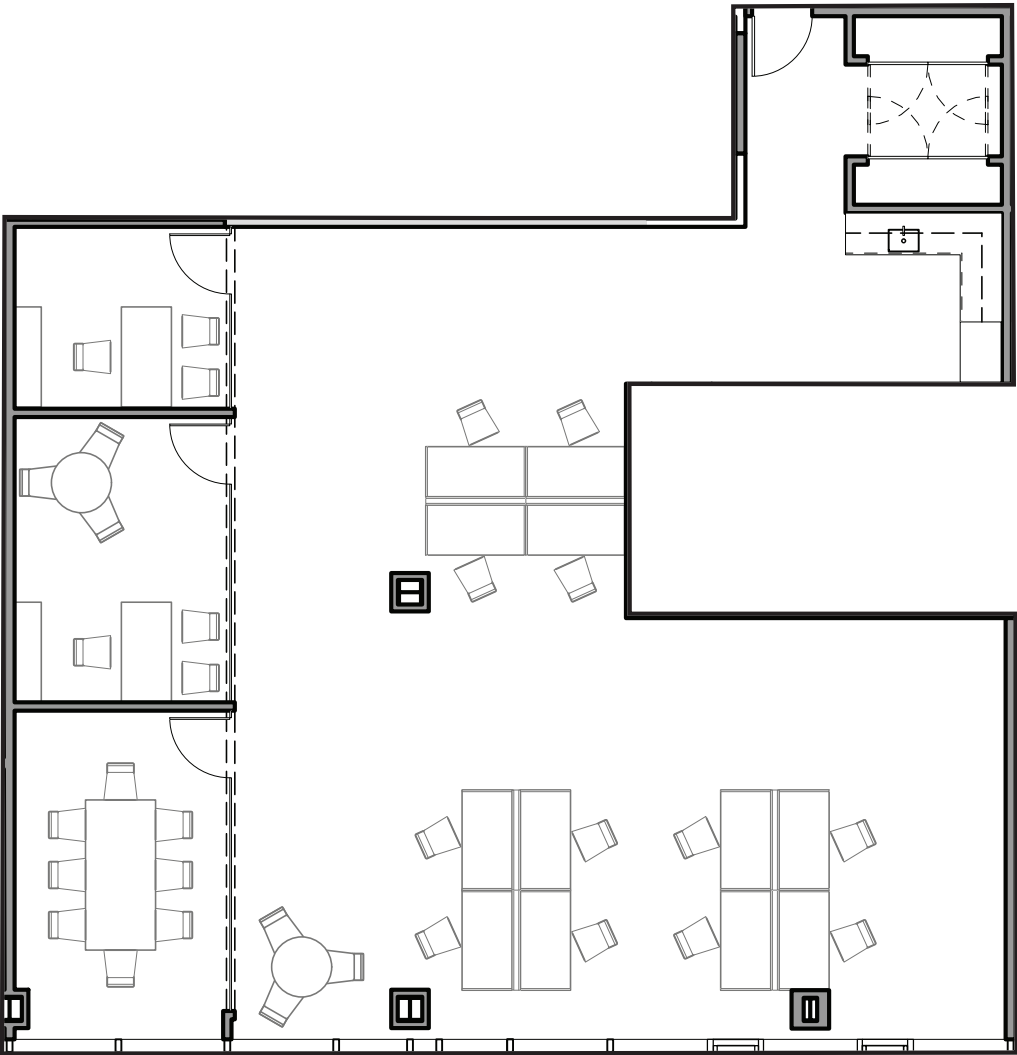

# THE REFINERY

at Domino

5<sup>TH</sup> FLOOR - UNIT 509  
2,874 RSF

**Features:**

- One (1) conference room
- One (1) executive private office
- One (1) private office
- Open seating for 12+ people
- L-shaped, high-end pantry
- IT and storage closets
- Exposed 13'6" ceilings