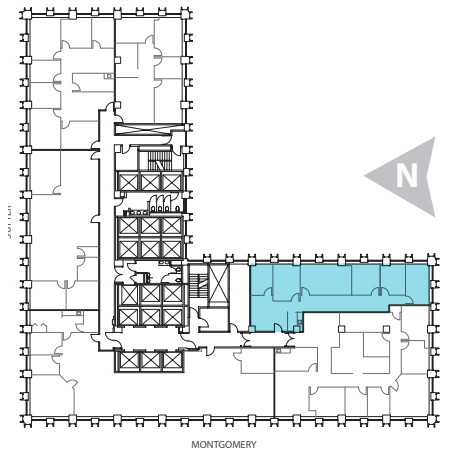

# SUITE 1280

2,098 rsf | available now

44  
MONTGOMERY

- 4 private offices
- Conference room
- Kitchenette
- IT room
- Reception

**Kelly Glass**  
415 322 5062  
kelly.glass@avisonyoung.com  
Re Lic: 01335179