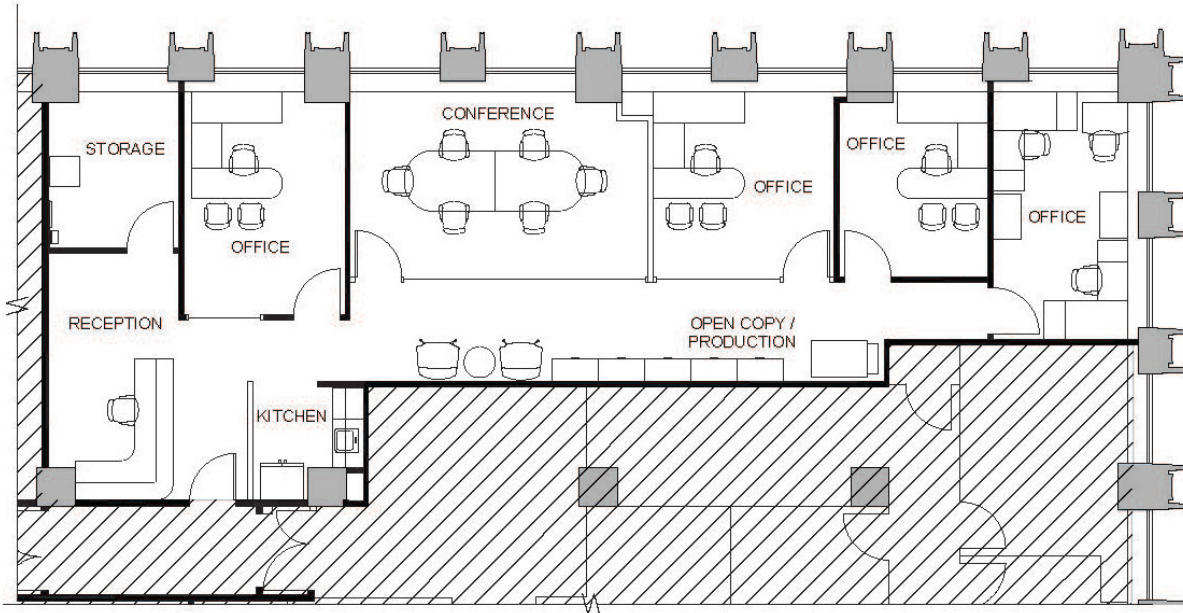

# SUITE 1280

2,098 rsf | available now

44  
MONTGOMERY

- 4 private offices
- Conference room
- Kitchenette
- IT room
- Reception

**Kelly Glass**  
415 322 5062  
kelly.glass@avisonyoung.com  
Re Lic: 01335179