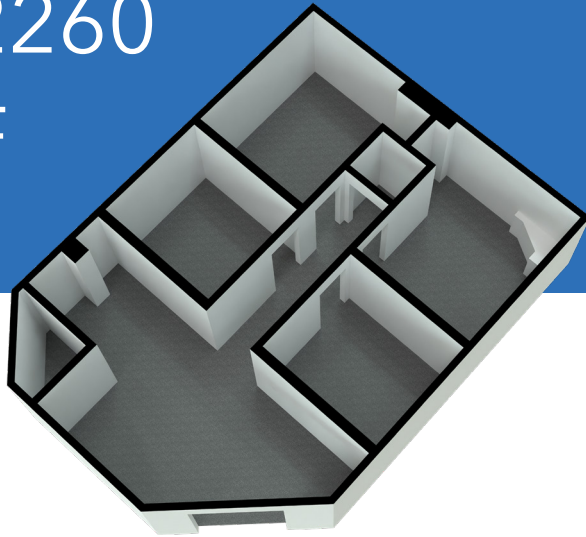

# OFFICE SPACE

BUILDING 150

Suite 2260

878 SF

## INTERIORS

Entrance

Office

Office