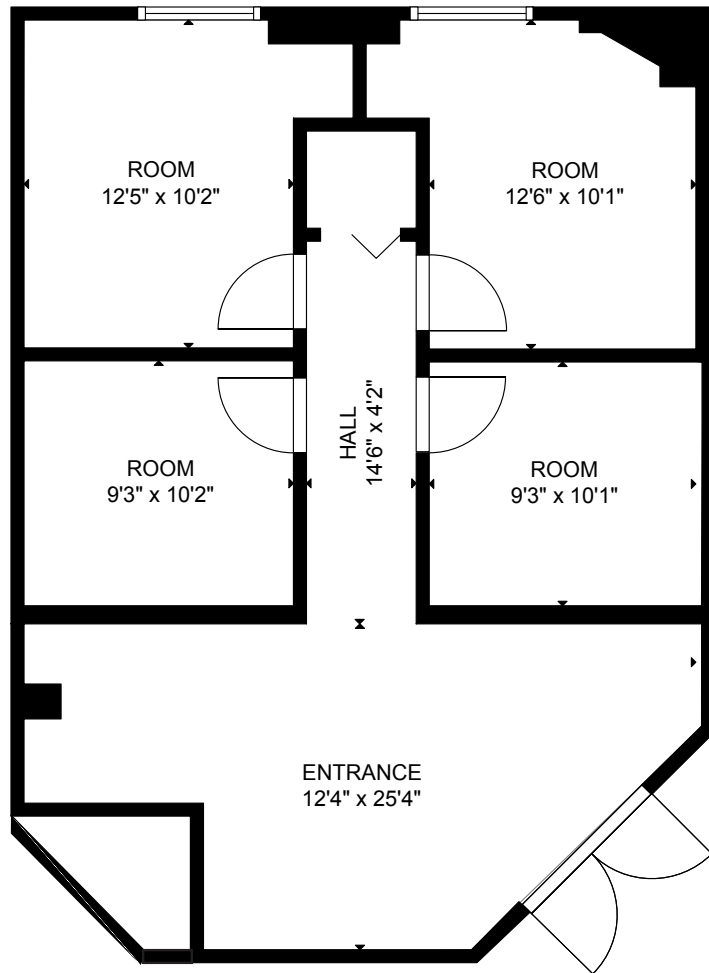

# OFFICE SPACE

BUILDING 150

Suite 2260

878 SF

## INTERIORS

Entrance

Office

Office