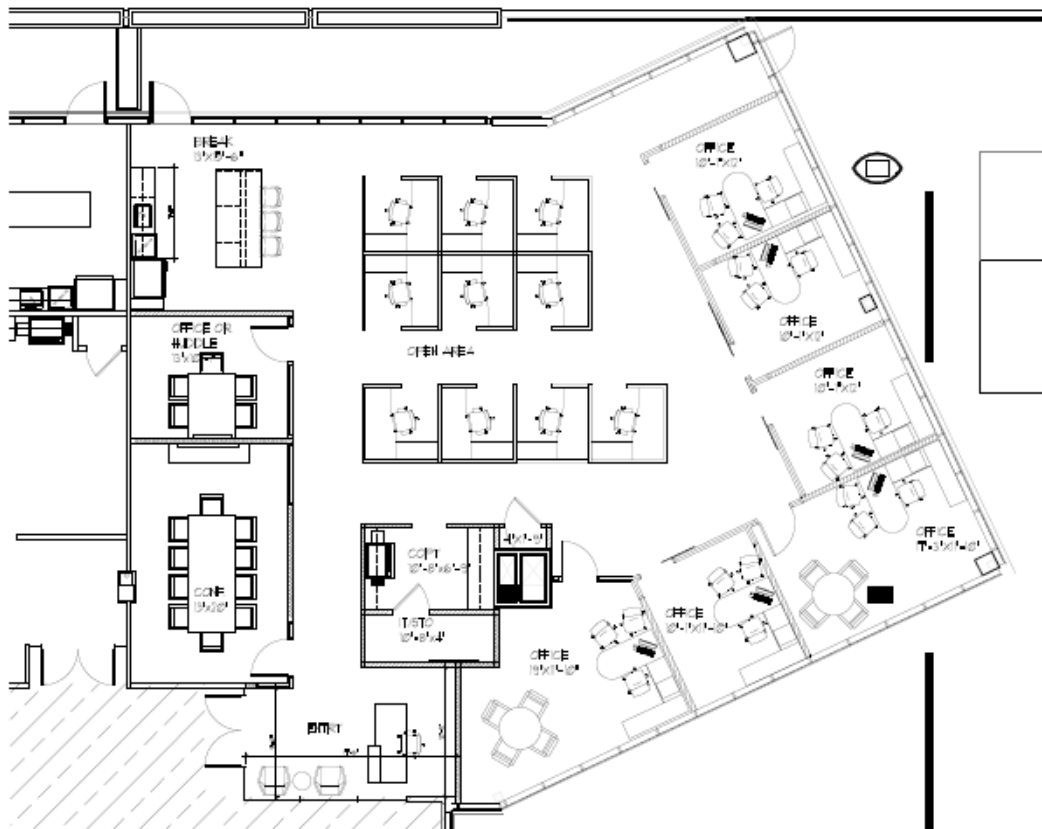

# PALMETTO CENTRAL

Suite 310 - 4,120 sF

1489 W PALMETTO PARK ROAD, BOCA RATON, FL