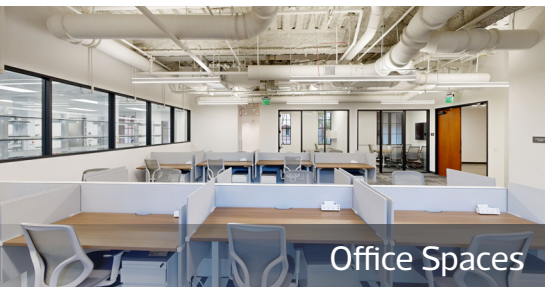

Kitchen Area

Office Spaces

Office Spaces

Lab Area

Suite 120 (Office)
16 Workstations
1 Private Office
(1) 6 Person Conference Room
Break Room with Appliances

Lab
Office

Suite 120 (Office)
3 Benches
2 Lab Support Rooms
1 Lab Support Sink
1 6Ft Fume Hood
1 Emergency Shower

Virtual Tour

*FURNITURE INCLUDED. EXISTING LAYOUT MAY VARY FROM FLOOR PLAN SHOWN

Building Features:

- New Premier Spec Lab & Office Suites
- New Service Elevator
- New MEP Infrastructure Throughout
- New Backup Generator
- Shared Common Conference Spaces
- Shared Glass Wash and Autoclave
- Shared Shipping and Receiving Services