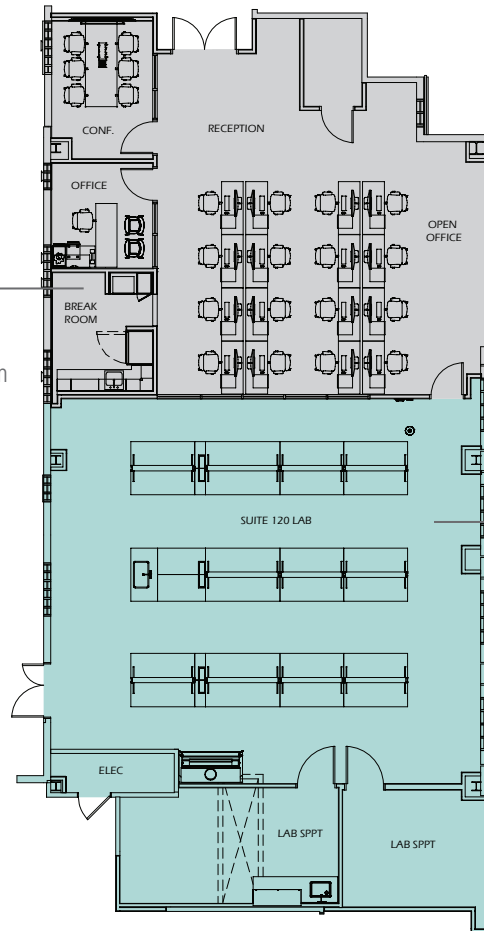

Kitchen Area

Office Spaces

Office Spaces

Lab Area

Suite 120 (Office)
16 Workstations
1 Private Office
(1) 6 Person Conference Room
Break Room with Appliances

Lab
Office

Suite 120 (Office)
3 Benches
2 Lab Support Rooms
1 Lab Support Sink
1 6Ft Fume Hood
1 Emergency Shower

Virtual Tour

*FURNITURE INCLUDED. EXISTING LAYOUT MAY VARY FROM FLOOR PLAN SHOWN

Building Features:

- New Premier Spec Lab & Office Suites
- New Service Elevator
- New MEP Infrastructure Throughout
- New Backup Generator
- Shared Common Conference Spaces
- Shared Glass Wash and Autoclave
- Shared Shipping and Receiving Services