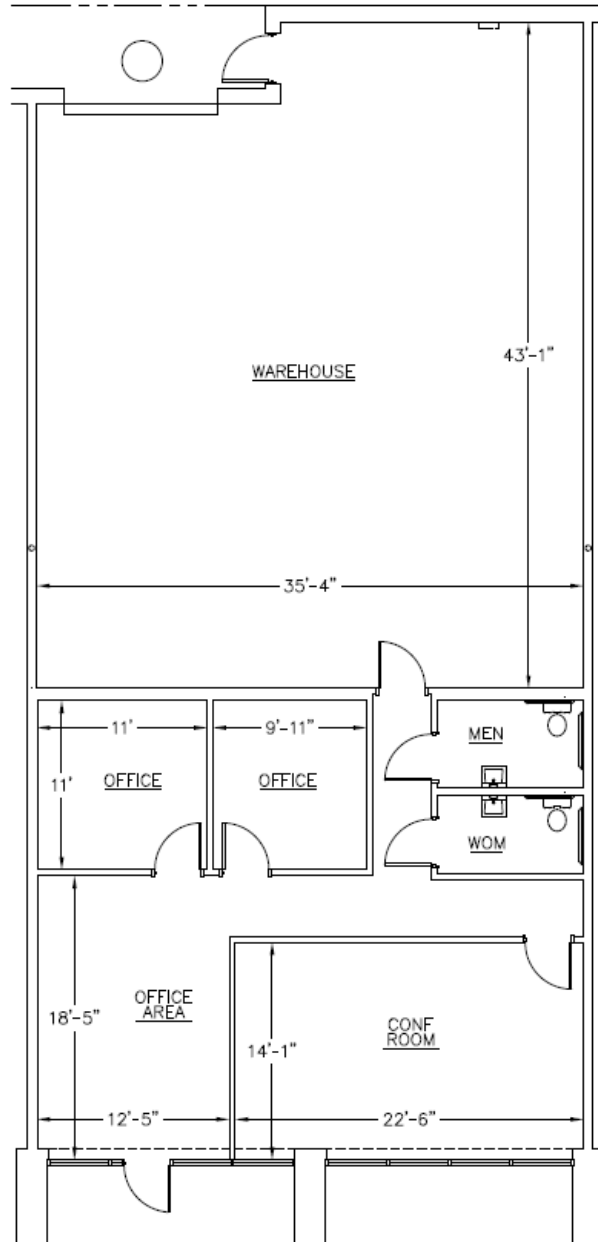

5905 Breckenridge Parkway, Tampa, FL

**Suite D: 2,879 RSF**

KEY PLAN

For more information:

Kelli Hatton  
+1 813.454.1619  
khatton@naiburnsscalo.com

Coy Lowrey  
+1 813.215.8168  
clowrey@naiburnsscalo.com