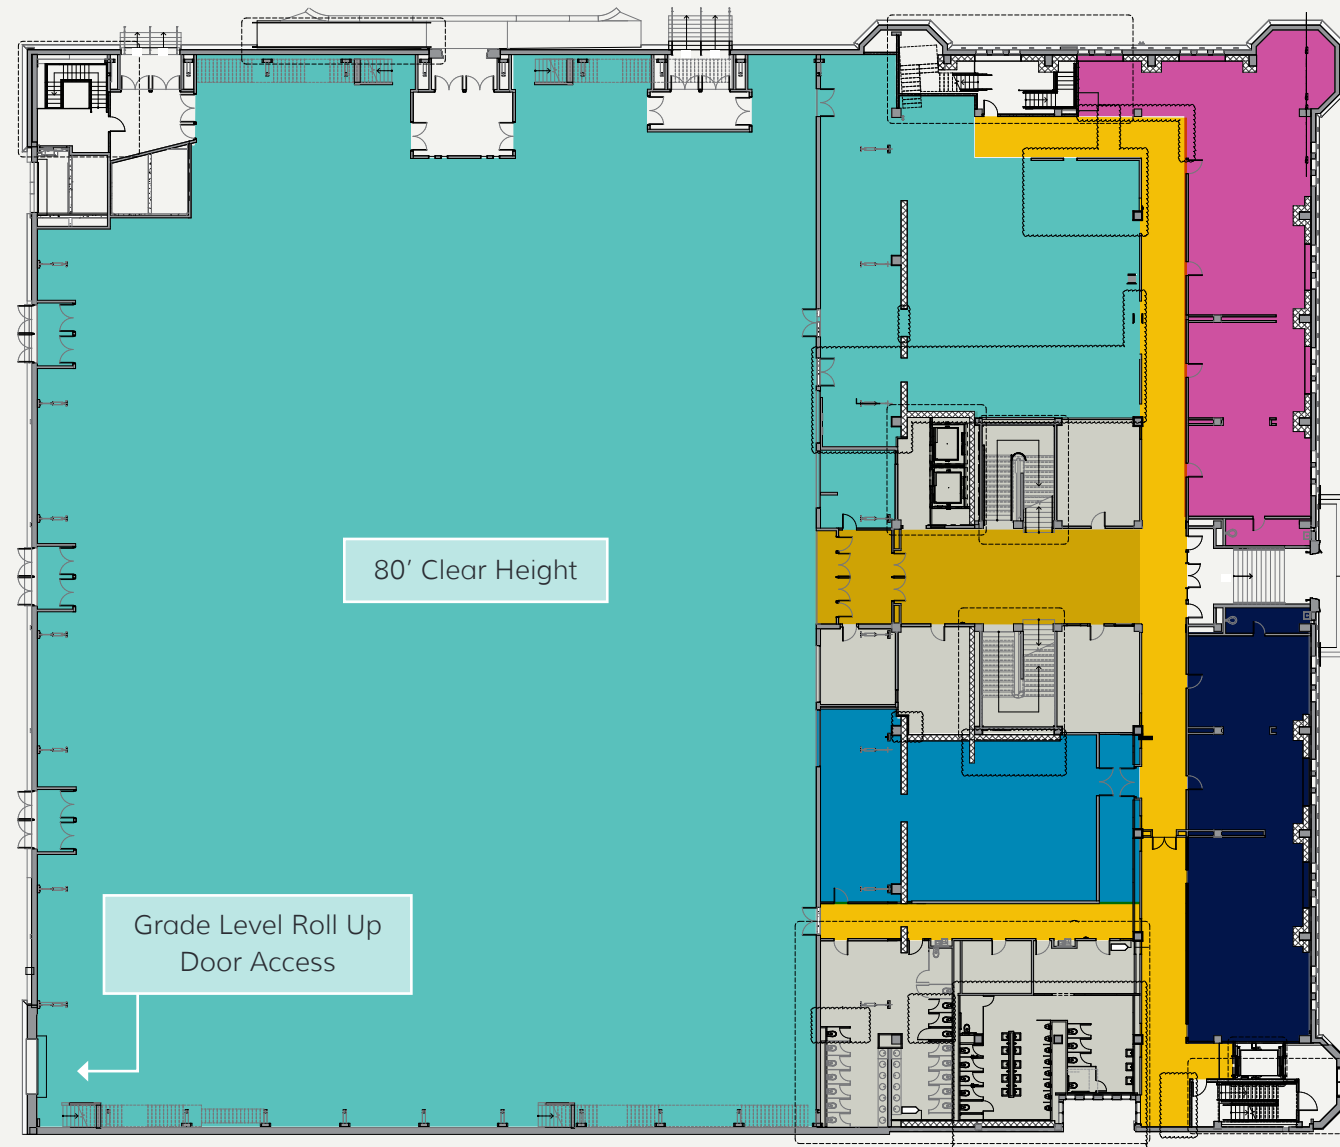

# LEVEL 1

	PRODUCTION SPACE	OFFICE/PDR TOWER
SF	49,153 RSF open floor space	29,279 RSF
CLEAR HEIGHT	80'	14'

- Production, Distribution, Repair
- Building Support
- Corridor
- Office
- Potential Gym
- Potential Café

HISTORIC LOBBY

PRODUCTION MEZZANINE HYPOTHETICAL