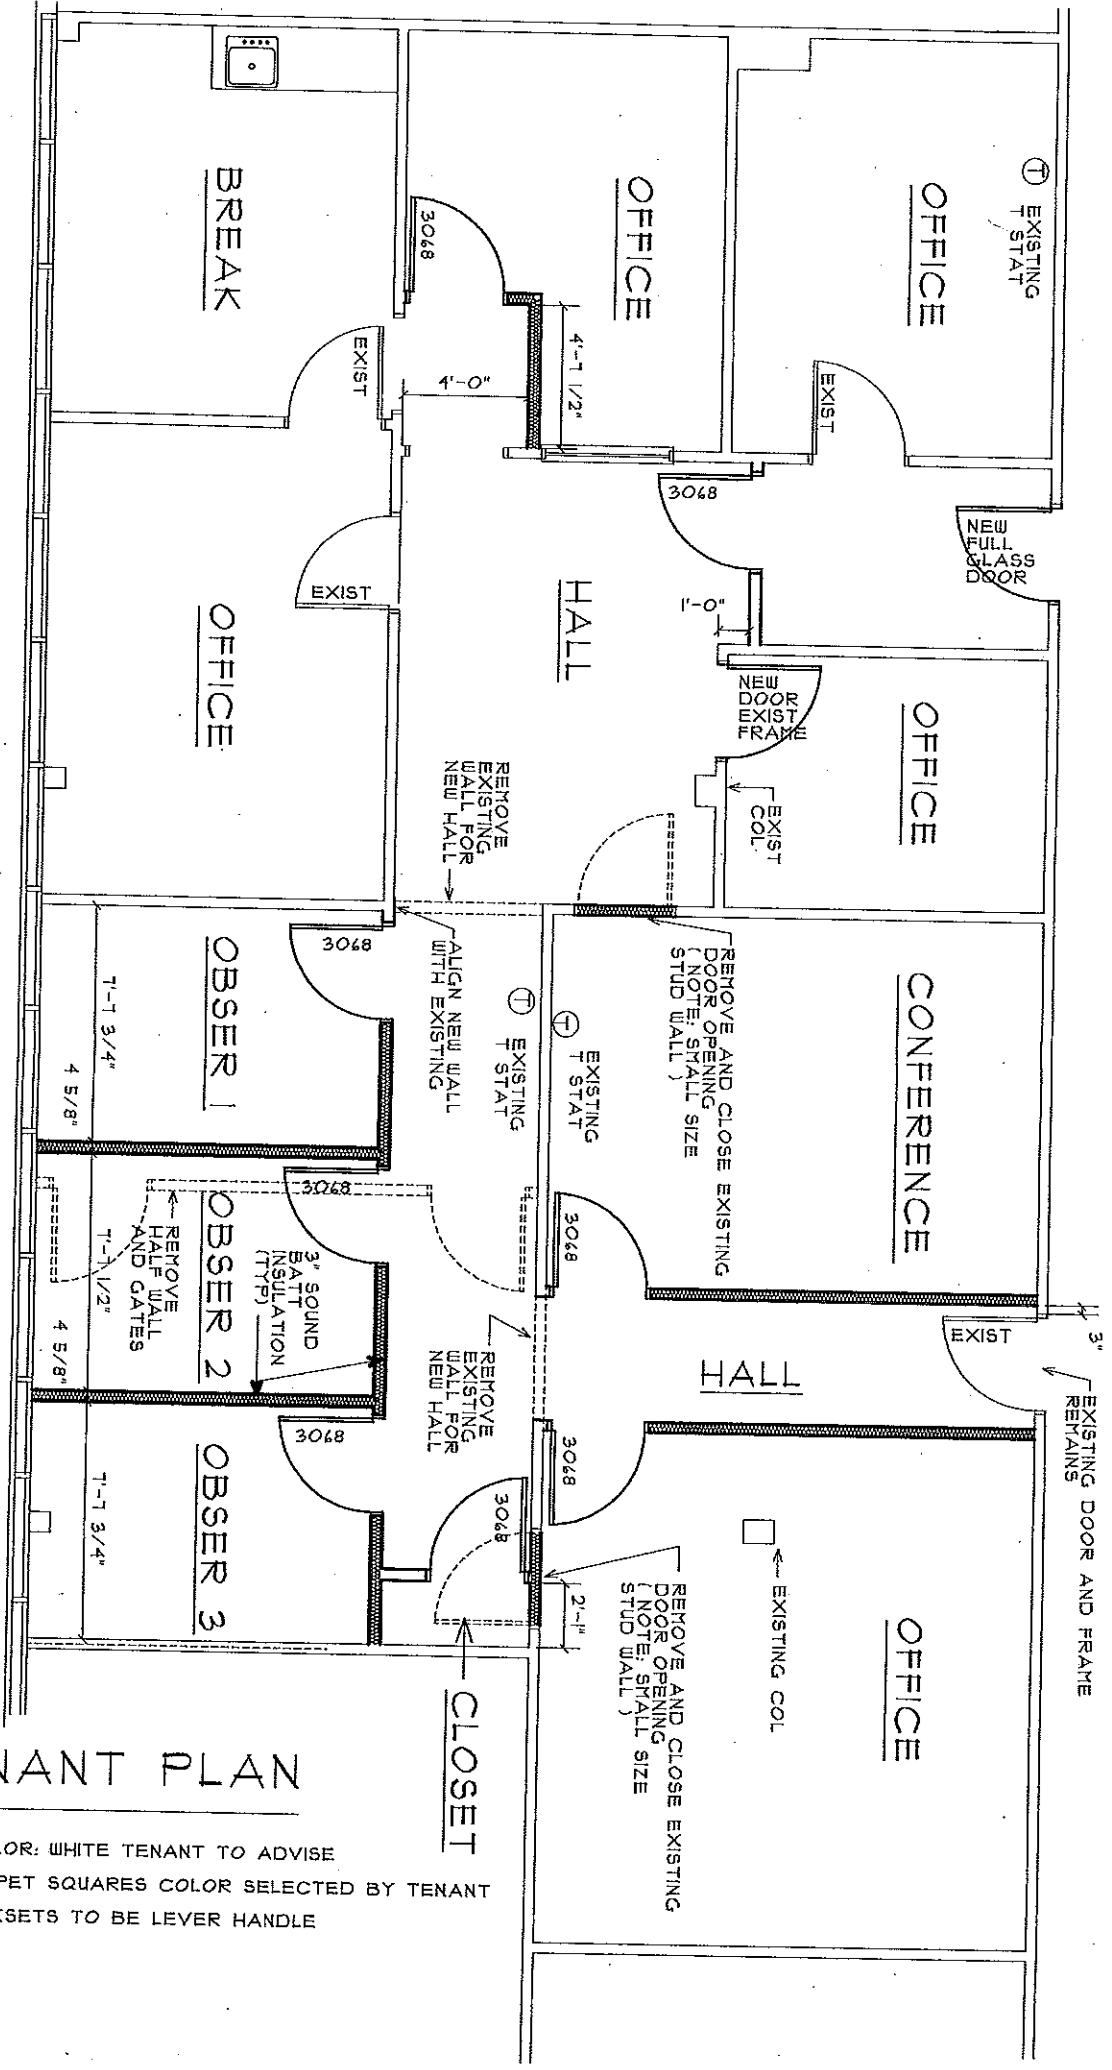

HALLWAY ENTRY

TENANT PLAN

WALL COLOR: WHITE TENANT TO ADVISE  
 NEW CARPET SQUARES COLOR SELECTED BY TENANT  
 NEW LOCKSETS TO BE LEVER HANDLE

TANGLEWOOD WEST - 4TH FLR UNIT 426

1/4" = 1'-0"

1/12/2019, RLC