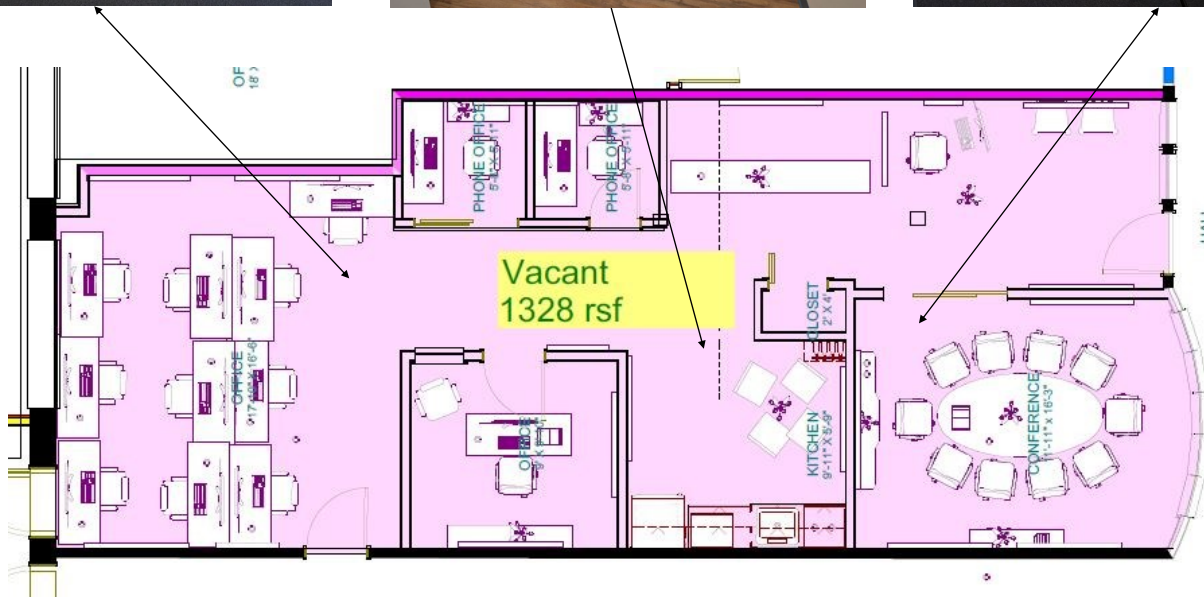

Open office, office, 2 small offices, kitchen, and conference room

Patrick Verbeke | KW Commercial | KW Boston NW | Cambridge, MA
617-230-3638 | Patrick@ValtiRealEstate.com | ValtiCommercial.com