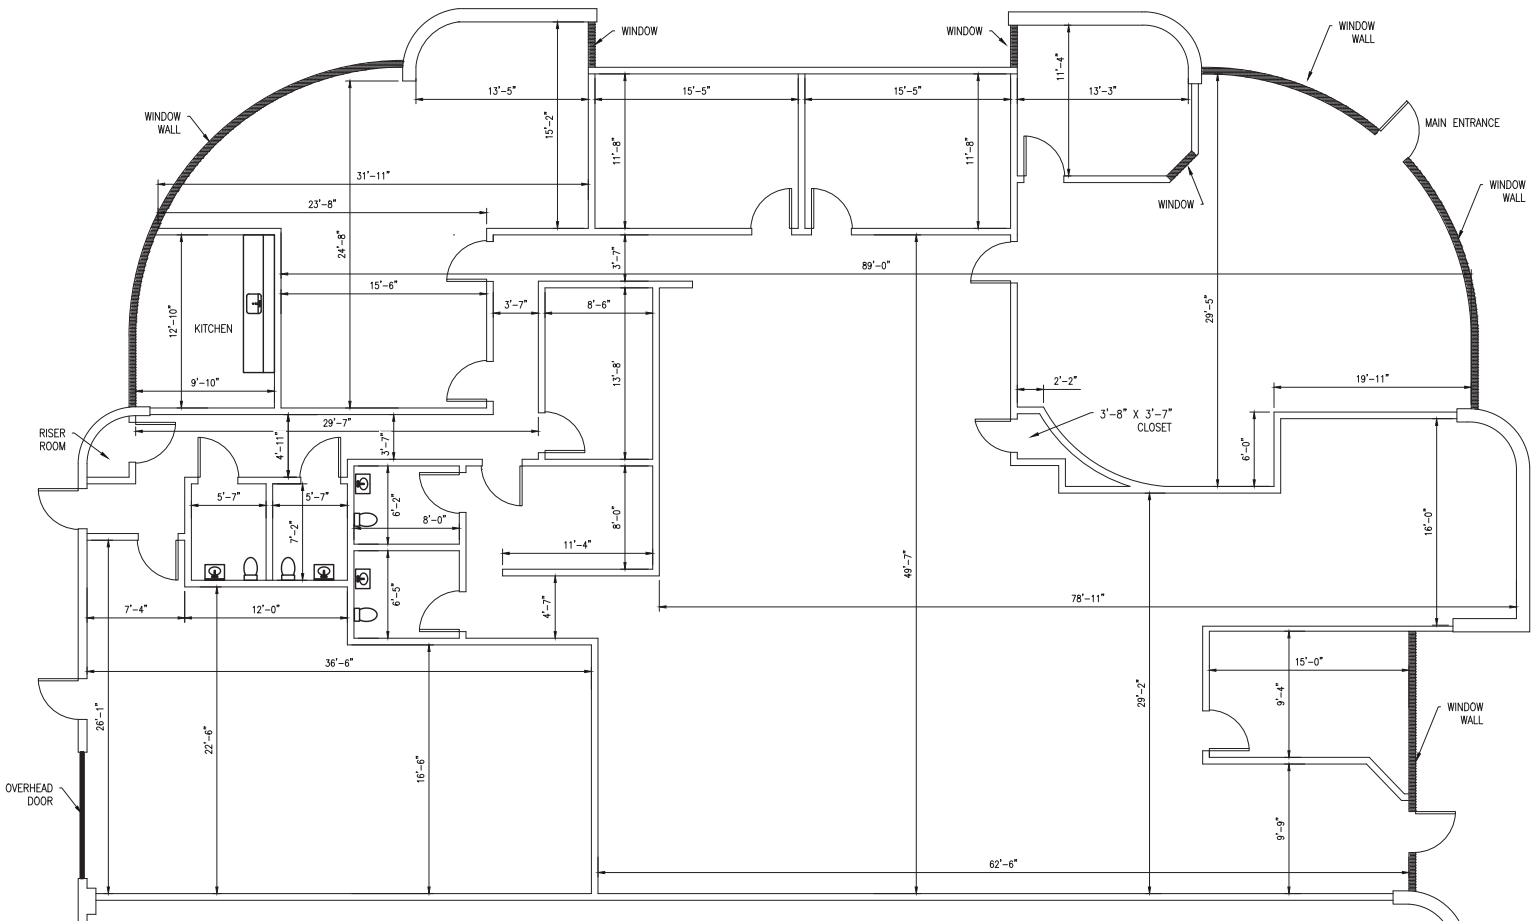

5910 Benjamin Rd, Tampa, FL

Suite 100: 6,330 RSF

For more information:

Kelli Hatton

+1 813.454.1619 • khatton@naiburnsscalo.com

5201 W Kennedy Blvd, Suite 925
Tampa, FL

+1 813.815.8360

NAIBurnsScalo.com