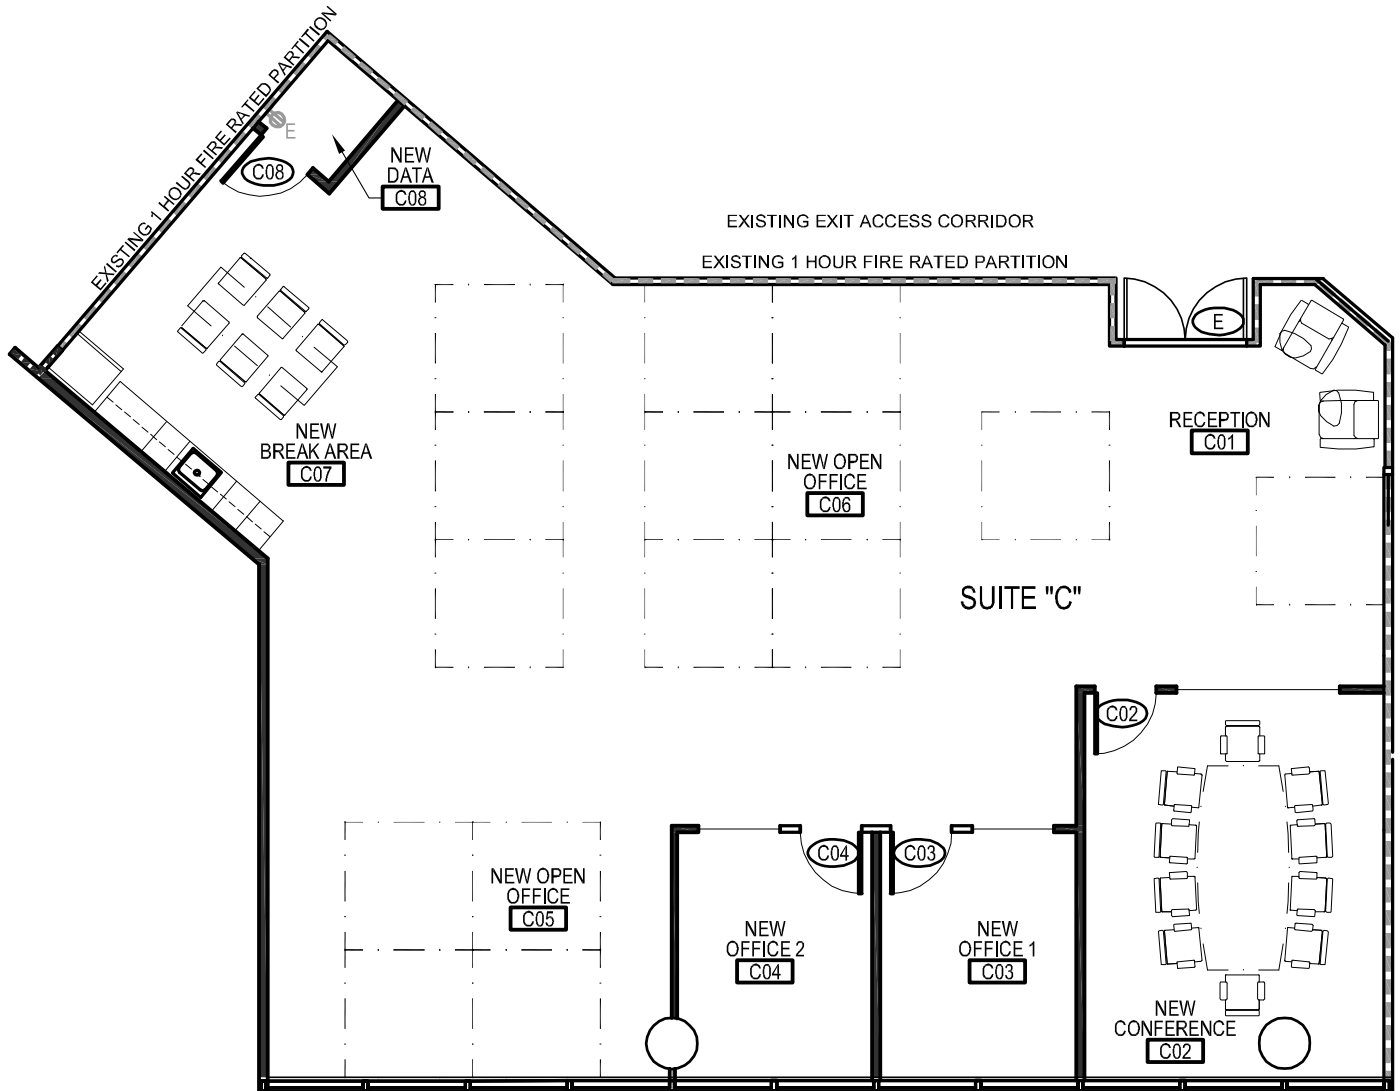

# SPEC SUITE OPTIONS | UNDER CONSTRUCTION

Suite 464 – 2,771 SF