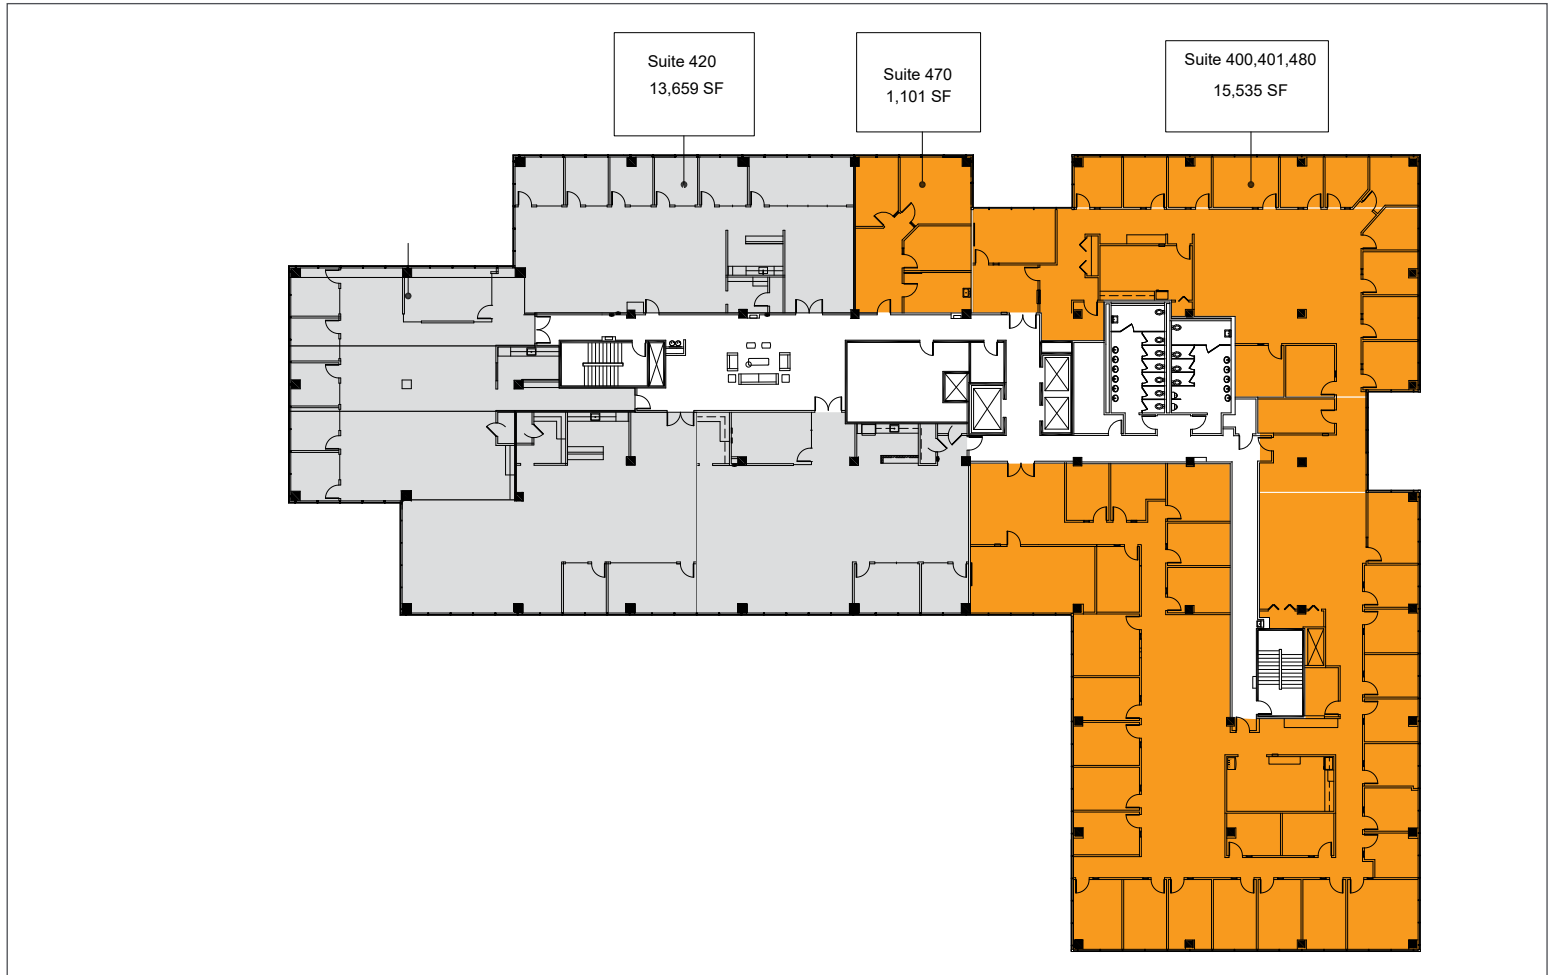

600 N PINE ISLAND RD | PLANTATION, FL

FOURTH FLOOR - 30,163 SF

JOHN CRIDDLE
Exec Vice President
+1 561 283 5776
john.criddle@cbre.com

JOE FREITAS
First Vice President
+1 561 512 8844
joe.freitas@cbre.com