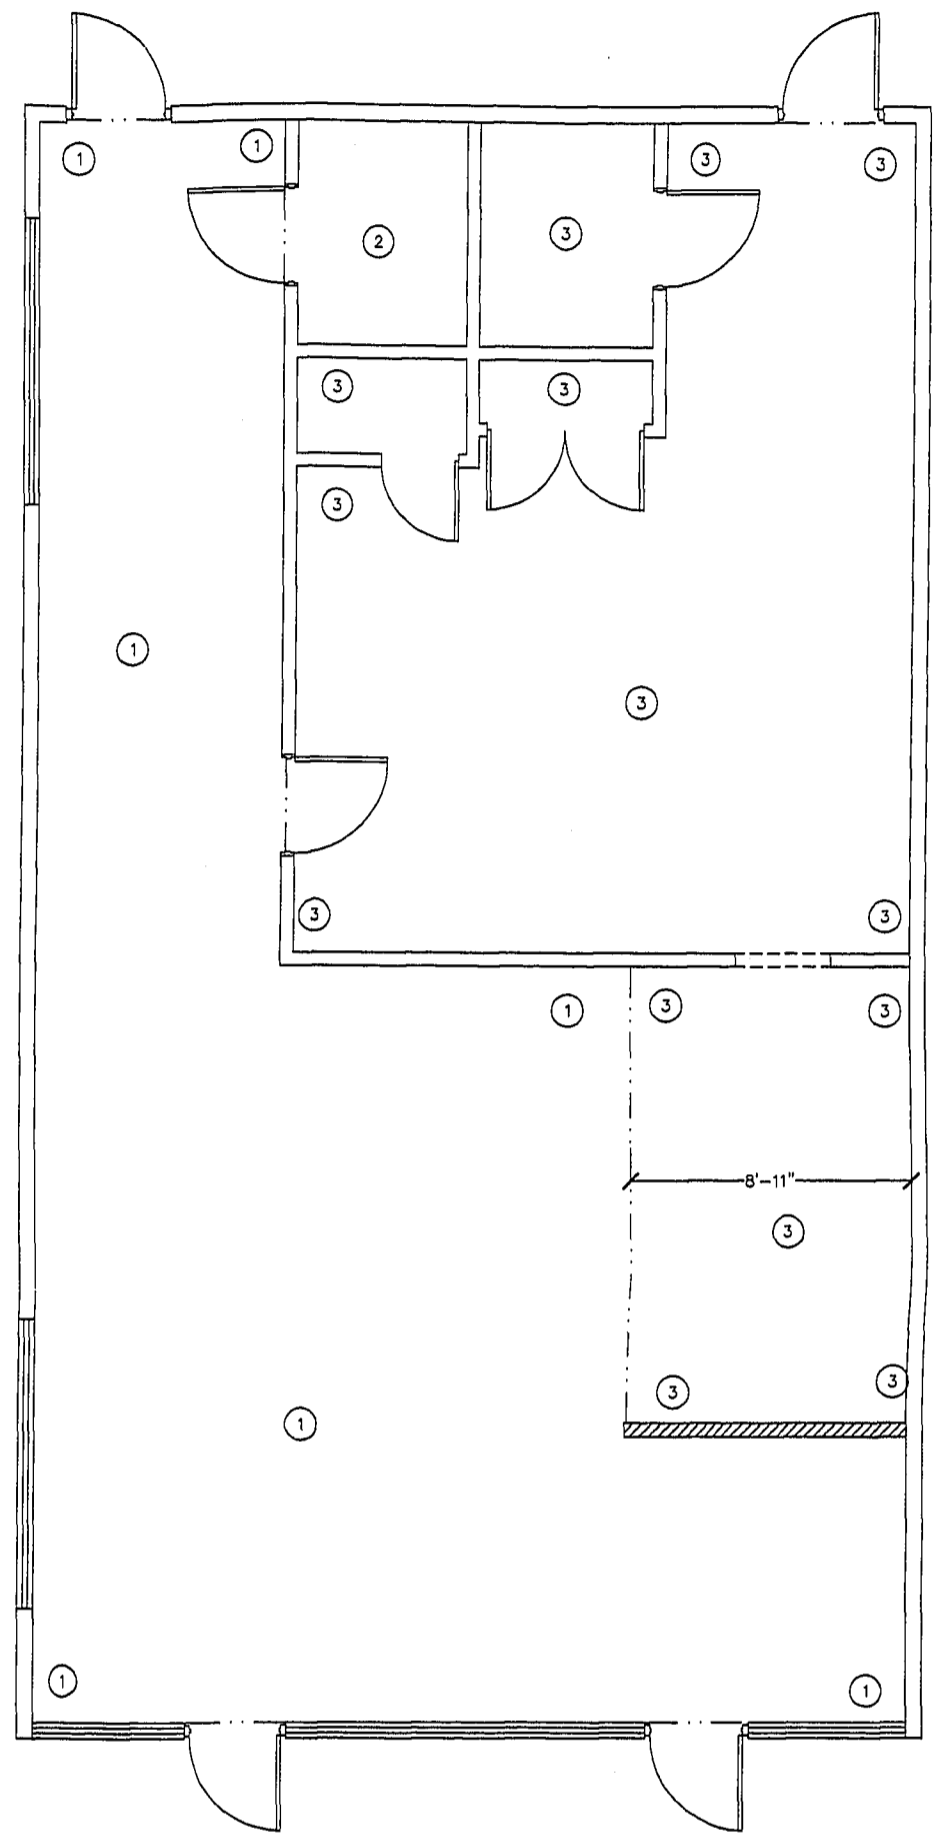

FLOOR FINISH LEGEND - TUSCANY DECOR (RANDOM PATTERN)

TILE NO.	AREA OF STORE	MANUFACTURER	SUPPLIER	INST.	SQ/FT	DESCRIPTION
1	CUSTOMER AREA	CROSSVILLE	G.C.	G.C.	740	COLORBLOX STONE SERIES; 12" X 12" A1156 WHEAT COLORBLOX STONE SERIES; 12" X 12" A1154 GREEN COLORBLOX STONE SERIES; 12" X 12" A1153 CLAY WHEN INSTALLING THE RANDOM PATTERN, THE PERCENTAGES OF THE ABOVE COLORS ARE AS FOLLOWS: WHEAT - 80% GREEN - 12% CLAY - 8% THE GREEN AND CLAY SHOULD BE DISTRIBUTED EVENLY, BUT RANDOMLY THROUGHOUT AS NOT TO REPRESENT A NOTICEABLE PATTERN. USE DARK GREY OR DARK BROWN GROUT THROUGHOUT ENTIRE CUSTOMER AREA
2	PUBLIC ACCESSIBLE RESTROOM	CROSSVILLE	G.C.	G.C.	39	COLORBLOX STONE SERIES; 12" X 12" A1156 WHEAT WITH DARK GREY OR DARK BROWN GROUT.
3	SERVICE/BACKROOM AREA	CROSSVILLE	G.C.	G.C.	592	OPTION #1: COLORBLOX STONE SERIES; 12" X 12" A1156 WHEAT WITH DARK GREY OR DARK BROWN GROUT. OPTION #2: 51830 COLOR: COTTAGE TAN 12" X 12" VINYL COMPOSITE TILE CONTINUED THROUGHOUT THE BACKROOM.

WALL BASE
NOTE: WALL BASE OPTION MUST MATCH FLOOR OPTION LISTED ABOVE IN ALL AREAS OF STORE

ALL AREAS	CROSSVILLE	G.C.	G.C.	8" X 12" COVE BASE OR 4" X 12" BULLNOSE: COLORBLOX STONE SERIES A1156 WHEAT WITH DARK GREY OR DARK BROWN GROUT.
SERVICE/BACKROOM AREA	ARMSTRONG	G.C.	G.C.	8" BLACK VINYL COVE BASE. (USED WITH VINYL COMPOSITE FLOOR TILE ONLY)

FURNITURE AND EQUIPMENT LEGEND