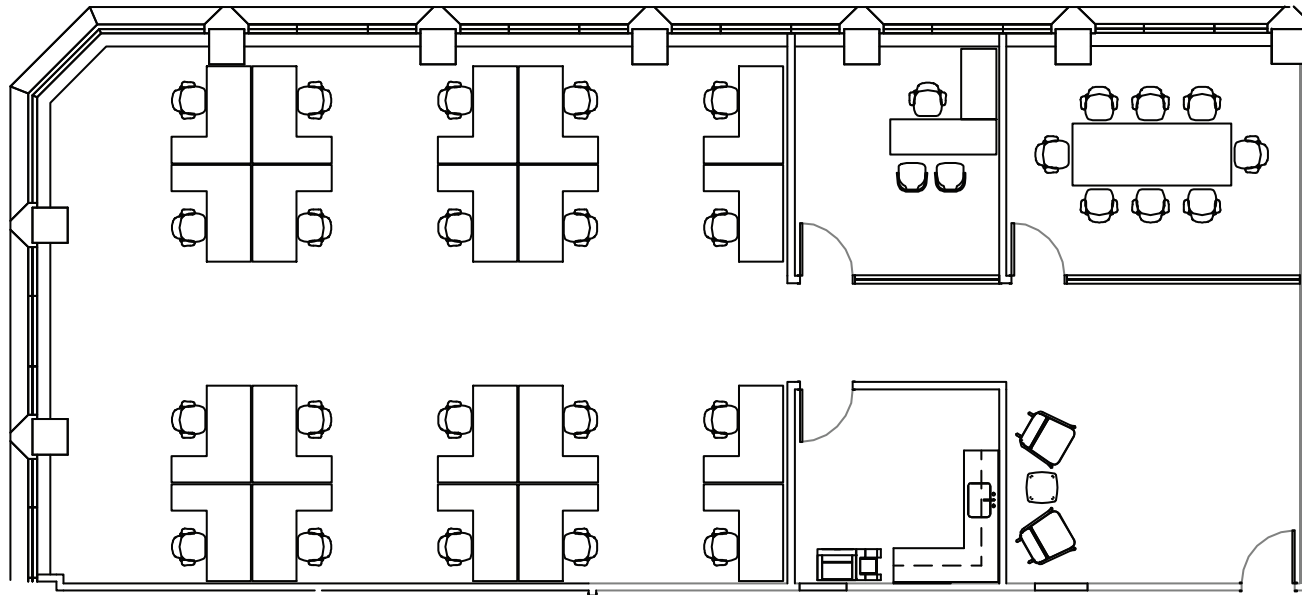

Suite 425 - Hypothetical

2,887 RSF

601

- 1 private office
- Open area for approx. 20 workstations
- Conference room
- Kitchen
- Available now

Kelly Glass
415.322.5062
kelly.glass@avisonyoung.com
RE Lic #01335179