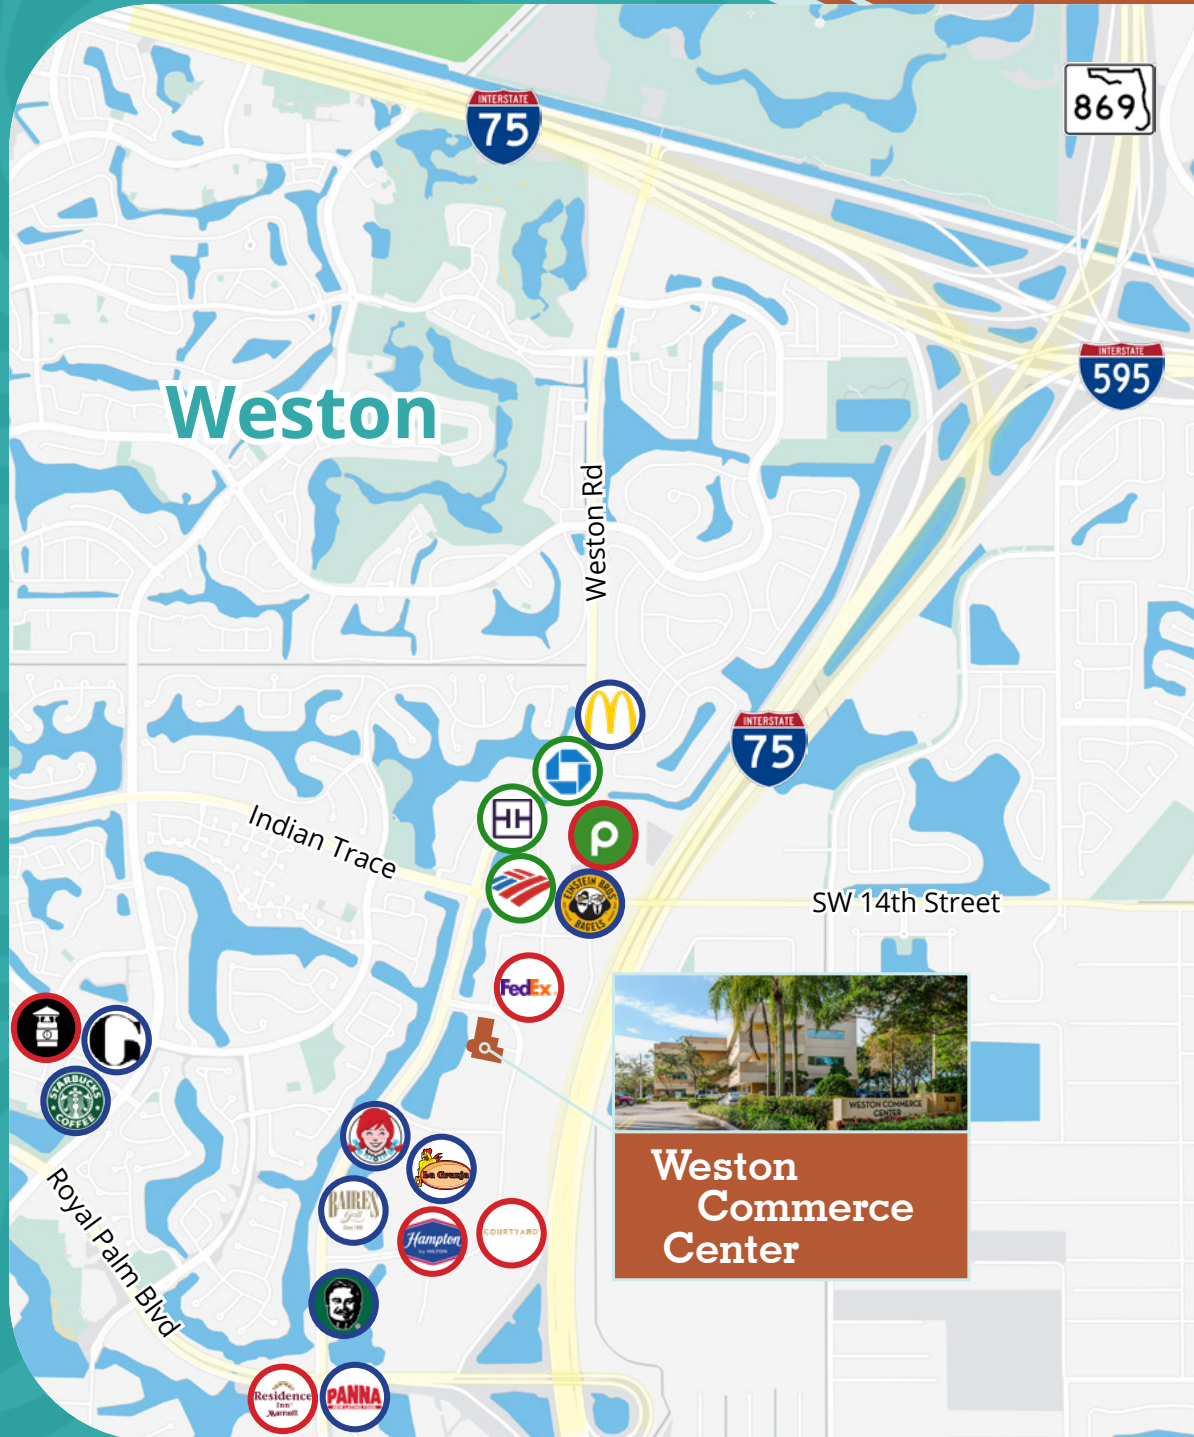

Generous 4.0/1,000 SF parking ratio ensures ease for tenants and visitors

Proximity to Airport

Just 25 minutes from Fort Lauderdale-Hollywood International Airport for convenient travel access

Transportation Access

Restaurants

Starbucks
McDonald's
Graziano's
Wendy's
Baires Grill
La Granja
Flanigan's
Panna
Einstein Bros. Bagels

Miscellaneous

Weston Town Center
Publix
Courtyard by Marriott
Hampton Inn
Residence Inn
FedEx