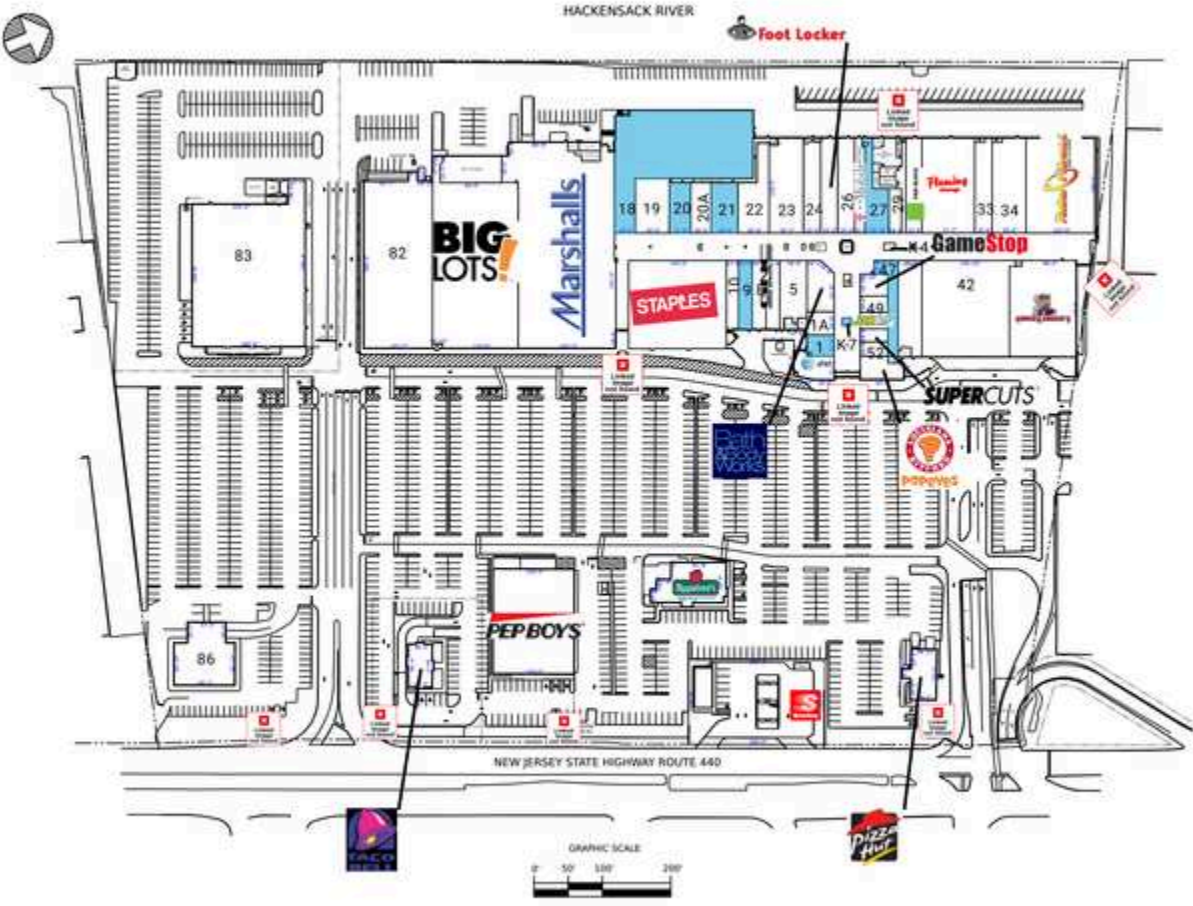

Hudson Mall

701 Route 440, Jersey City, NJ 07304

THIS EXHIBIT SHALL NOT BE DEEMED A WARRANTY, REPRESENTATION OR AGREEMENT BY LANDLORD THAT THE LAYOUT OR CONFIGURATION OF THE SHOPPING CENTER, OR ANY PART THEREOF, SHALL REMAIN AS SHOWN HEREON. LANDLORD RESERVES THE RIGHT TO MODIFY THE SHOPPING CENTER, OR ANY PART THEREOF, IN ACCORDANCE WITH THE PROVISIONS OF THE LEASE.