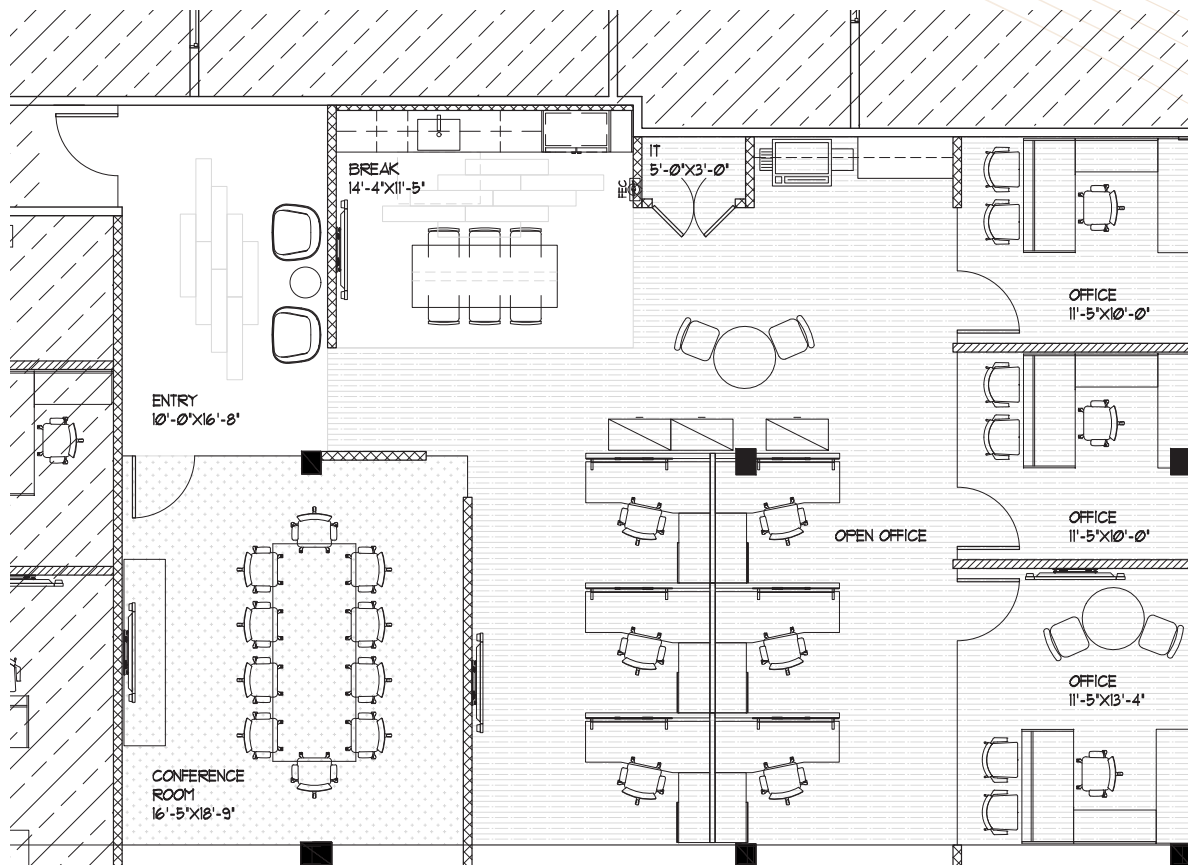

# PALMETTO CENTRAL

Suite 220  
2,225 SF

Spec Suite

[>View Matterport](#)

1499 W PALMETTO PARK ROAD, BOCA RATON, FL