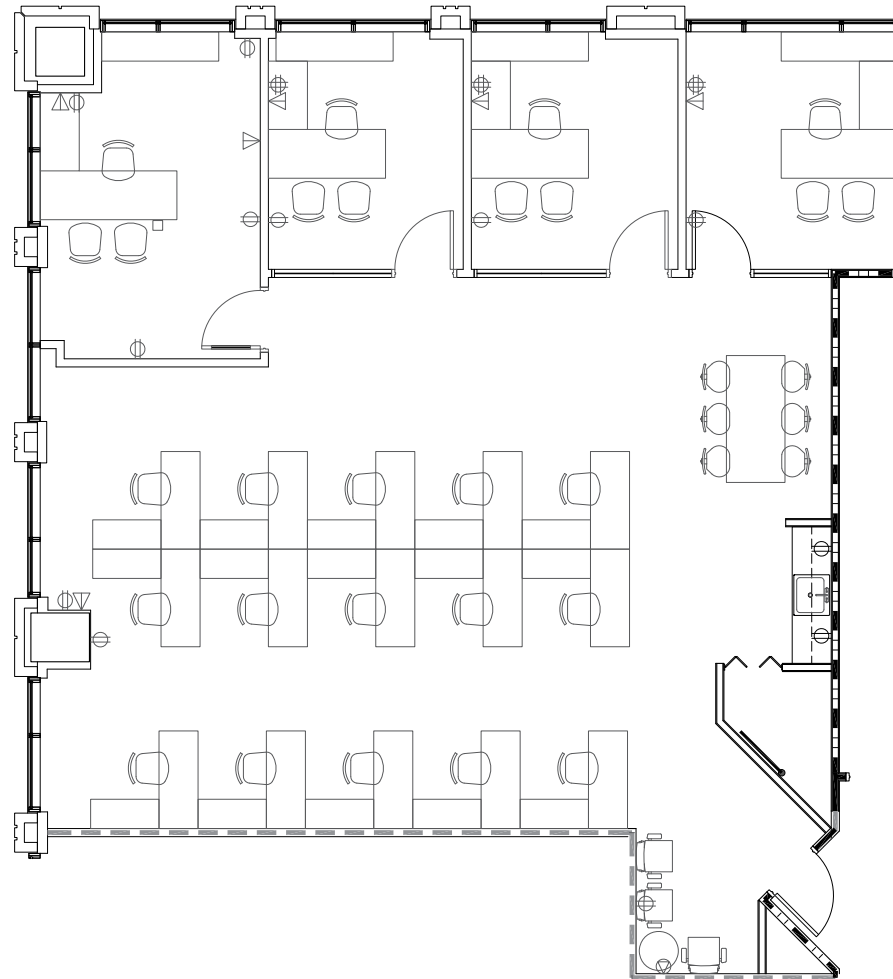

11th FLOOR

SUITE 1130

2,238 SF

BLANCA COMMERCIAL REAL ESTATE, INC.
LICENSED REAL ESTATE BROKER | BLANCACRE.COM

CHRISTINA STINE JOLLEY
954.395.2112
christina.jolley@blancacre.com

ANDREW ACKERMAN
954.980.5116
andrew.ackerman@blancacre.com